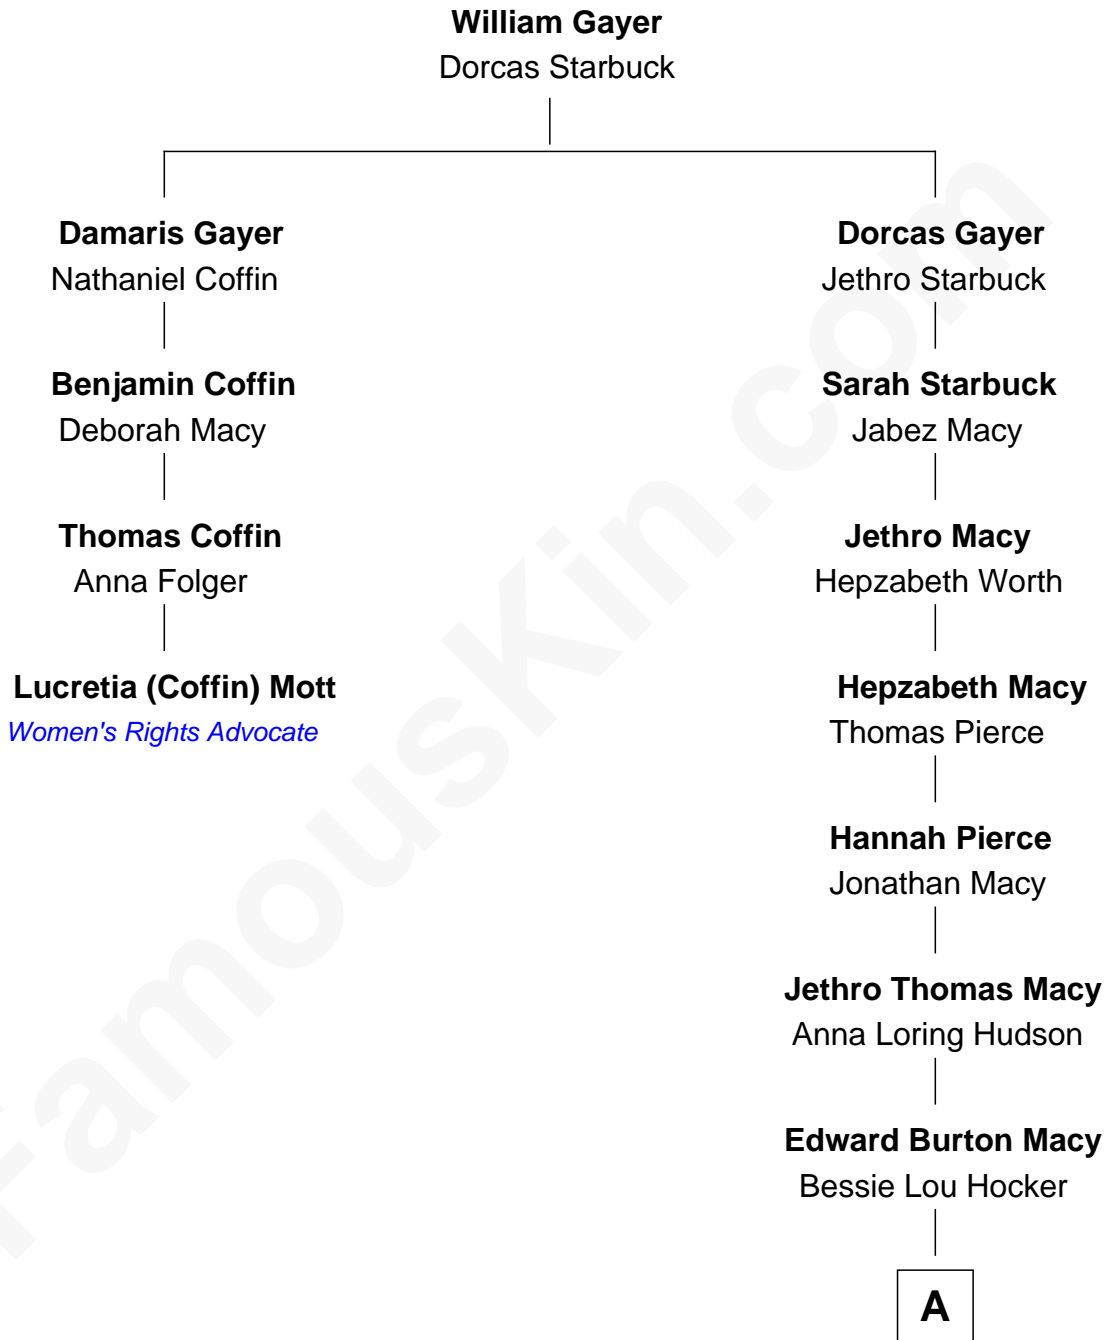

FamousKin.com

Relationship Chart of

Lucretia (Coffin) Mott

Abolitionist and Women's Rights Advocate

3rd cousin 7 times removed of

Matt Bomer

TV and Movie Actor

A

Ishmael Wilford Macy
Fanny Elizabeth Heller

Martha Alice Macy
Victor Bruce Staton

Elizabeth Macy Staton
John O'Neill Bomer

Matt Bomer
TV and Movie Actor