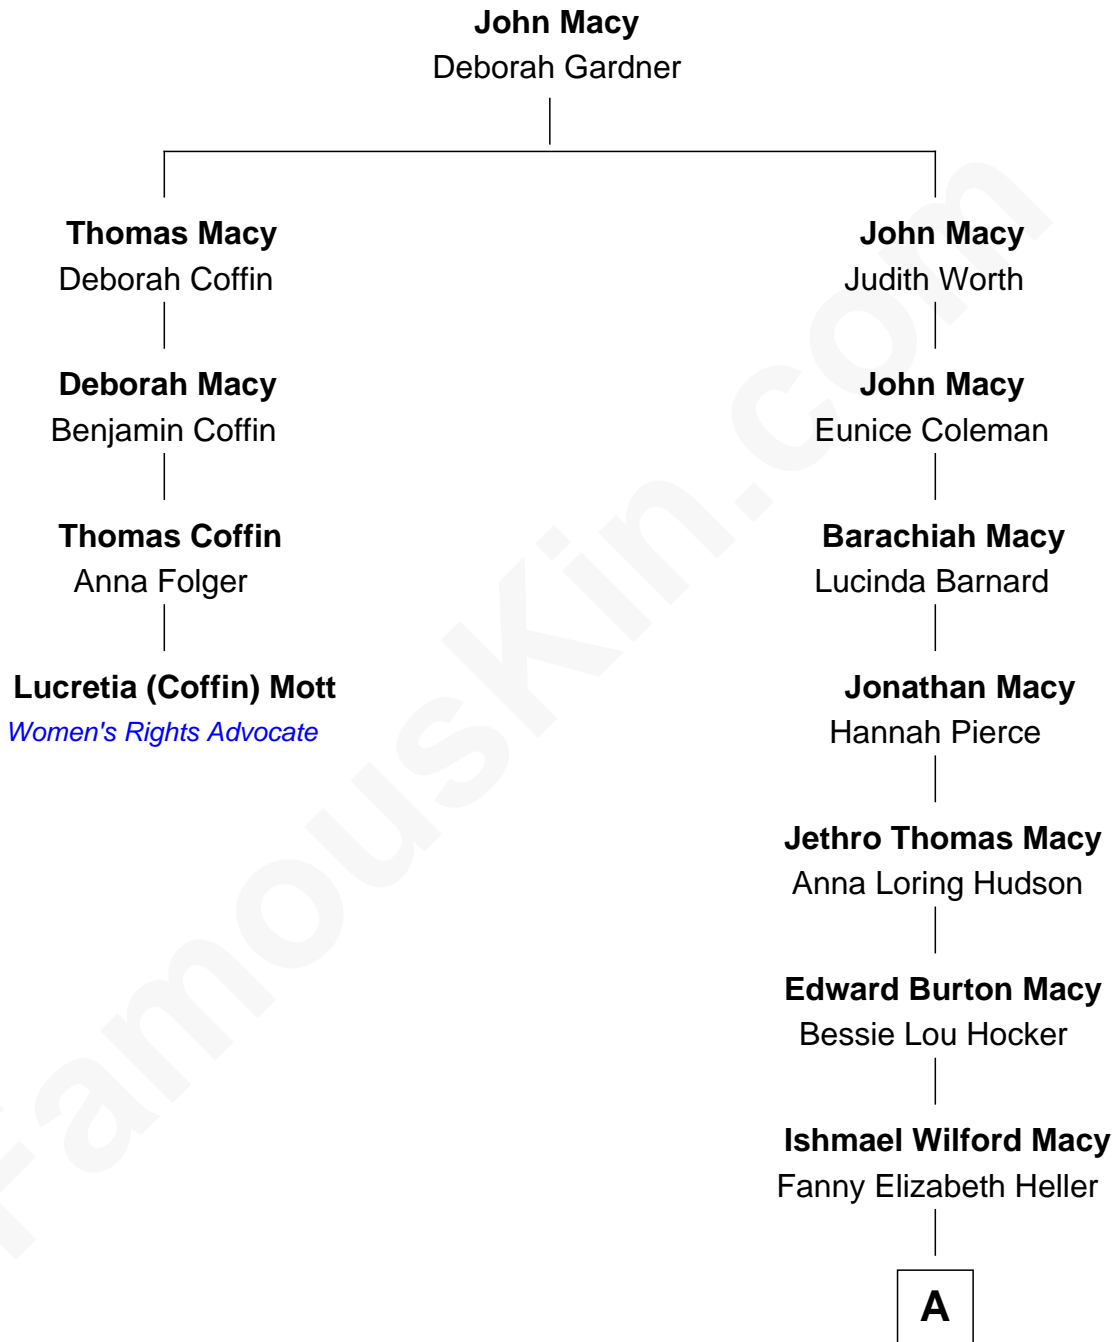

FamousKin.com

Relationship Chart of

Lucretia (Coffin) Mott

Abolitionist and Women's Rights Advocate

3rd cousin 6 times removed of

Matt Bomer

TV and Movie Actor

A

Martha Alice Macy
Victor Bruce Staton

Elizabeth Macy Staton
John O'Neill Bomer

Matt Bomer
TV and Movie Actor

FamousKin.com