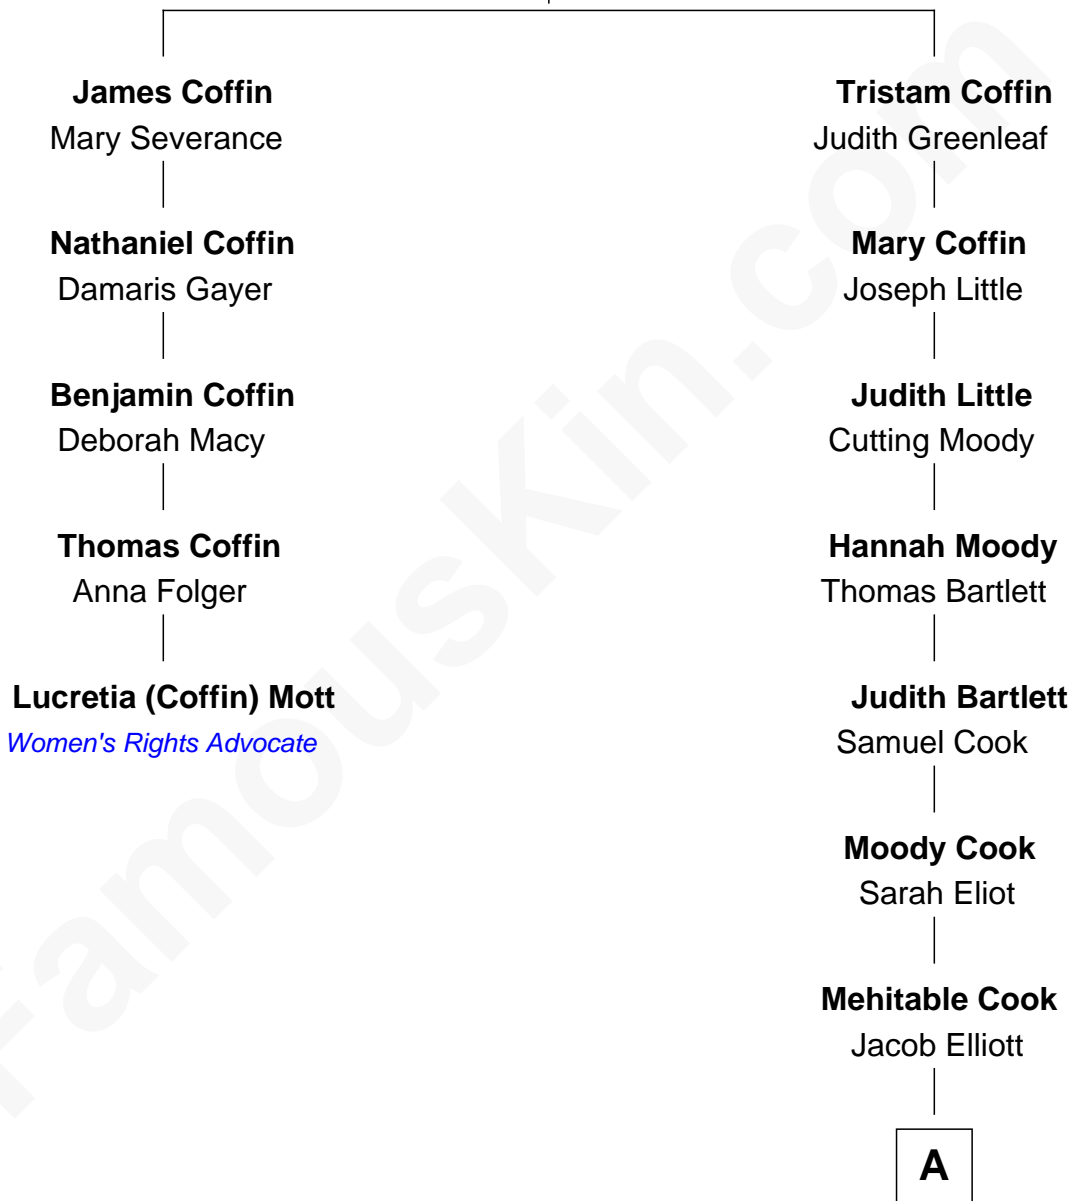

## Relationship Chart of

### Lucretia (Coffin) Mott

*Abolitionist and Women's Rights Advocate*

4th cousin 7 times removed of

**Raquel Welch**  
*Movie Actress*

**Tristram Coffin**  
Dionis Stevens

**A**

—  
**Mary Lydia Elliott**

Emery Stanford

—  
**Sarah Mehitable Stanford**

Justin Smith Hall

—  
**Emery Stanford Hall**

Clara Louise Adams

—  
**Josephine Sarah Hall**

Armando Carlos Tejada

—  
**Raquel Welch**

*aka Raquel Welch*