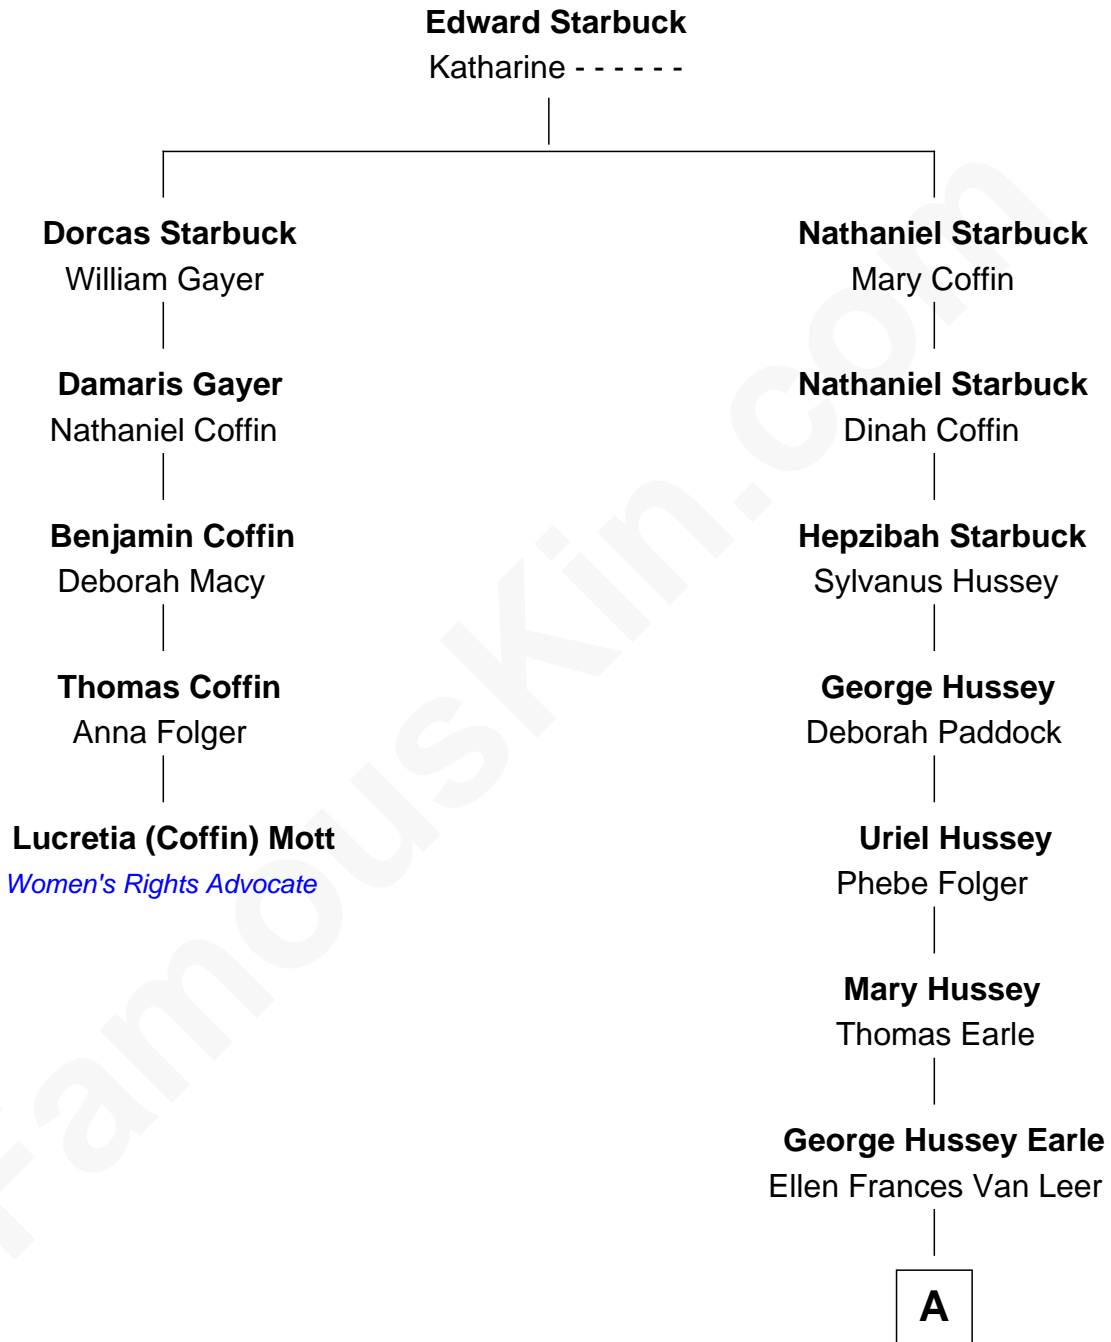

FamousKin.com

Relationship Chart of

Lucretia (Coffin) Mott

Abolitionist and Women's Rights Advocate

4th cousin 4 times removed of

George Howard Earle

30th Governor of Pennsylvania