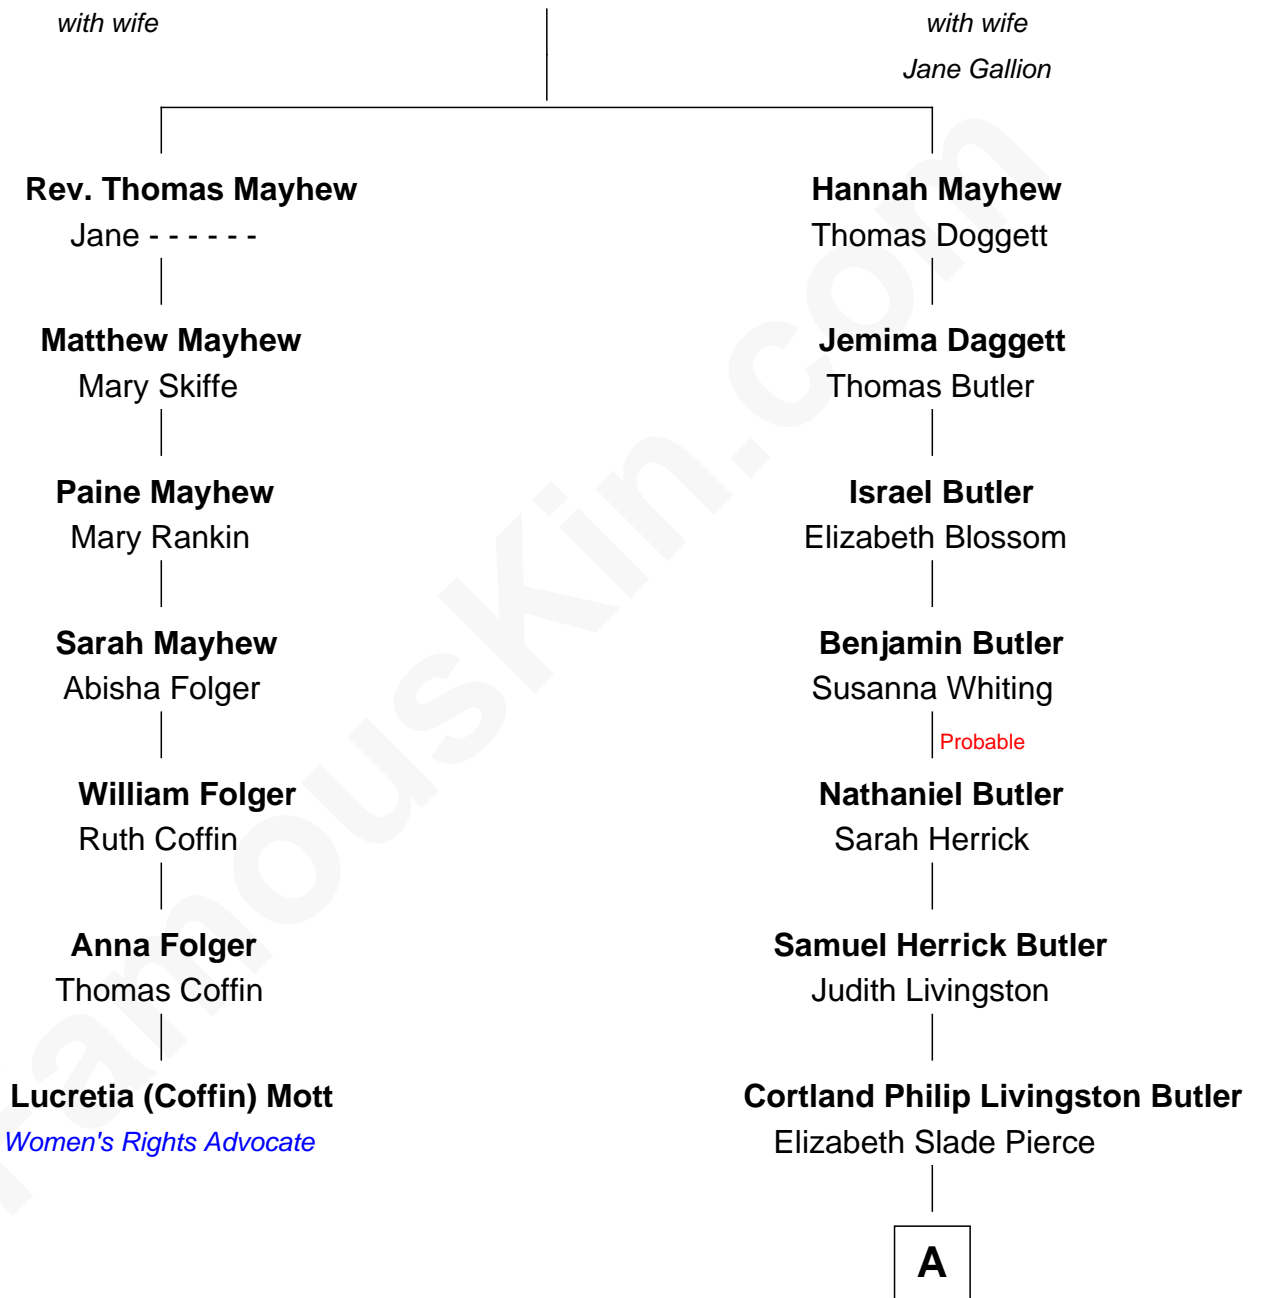

FamousKin.com

Relationship Chart of

Lucretia (Coffin) Mott

Abolitionist and Women's Rights Advocate

6th cousin 4 times removed of

George H. W. Bush
41st U.S. President

Gov. Thomas Mayhew

A

—
Mary Elizabeth Butler
Robert Emmet Sheldon

—
Flora Sheldon
Samuel Prescott Bush

—
Prescott Sheldon Bush
Dorothy Wear Walker

—
George H. W. Bush
41st U.S. President

FamousKin.com