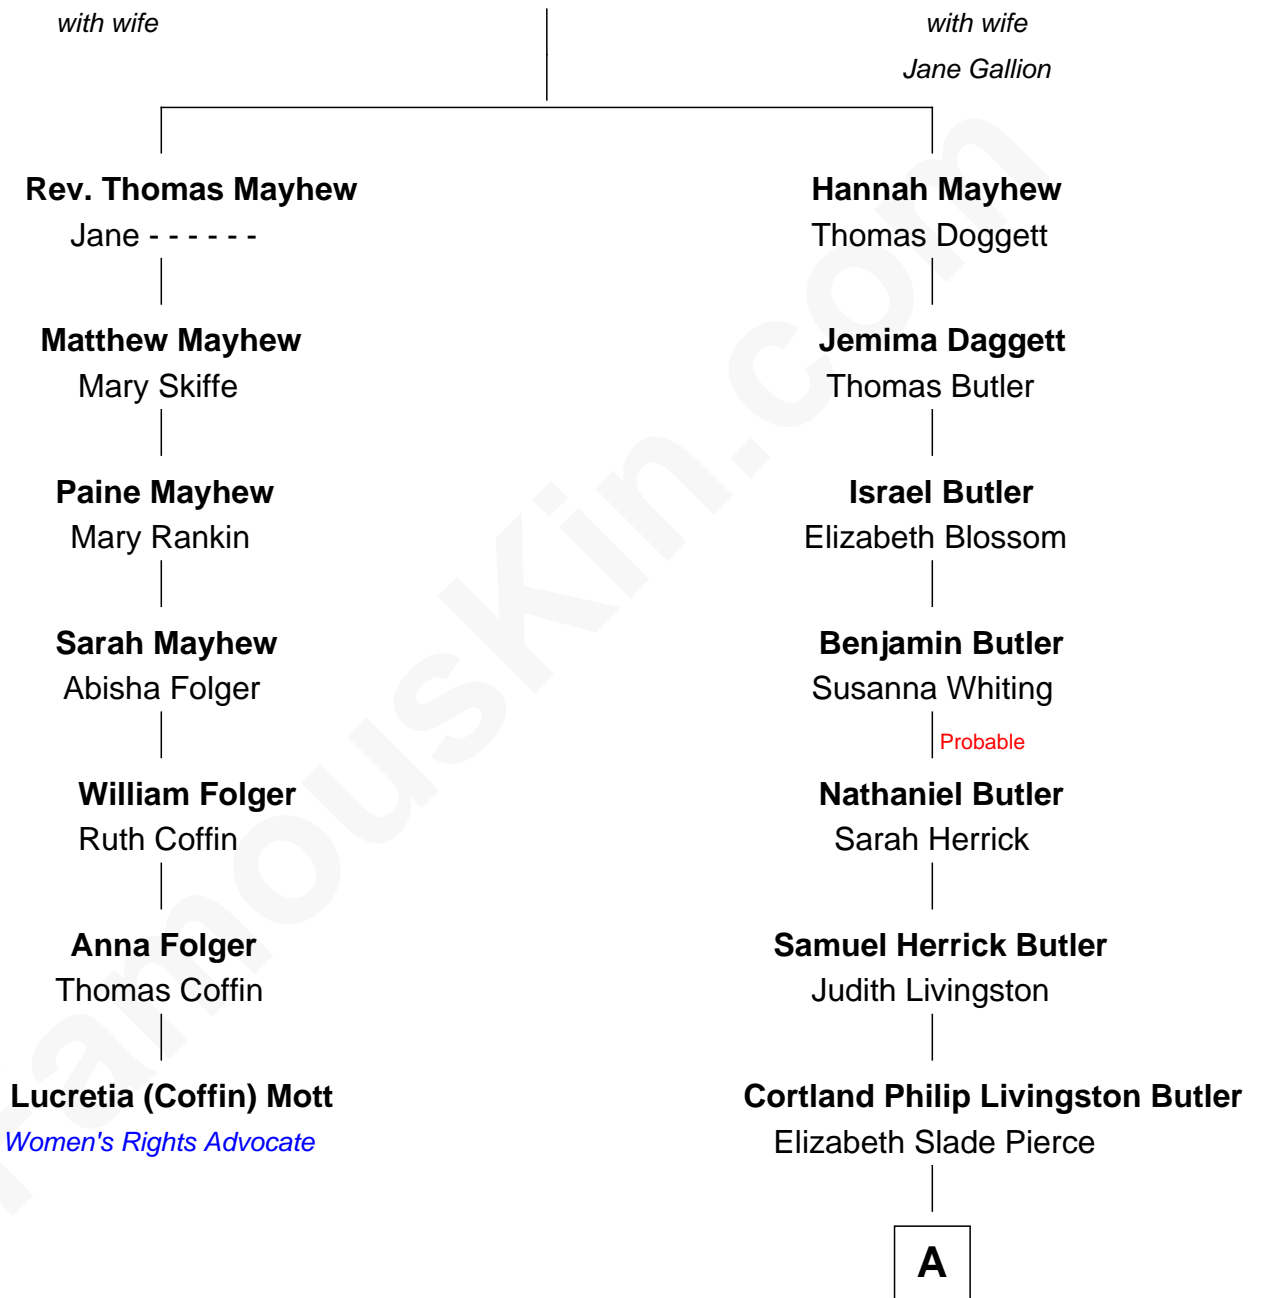

FamousKin.com

Relationship Chart of Lucretia (Coffin) Mott

Abolitionist and Women's Rights Advocate

6th cousin 5 times removed of

George W. Bush
43rd U.S. President

Gov. Thomas Mayhew

A

|
Mary Elizabeth Butler
Robert Emmet Sheldon

|
Flora Sheldon
Samuel Prescott Bush

|
Prescott Sheldon Bush
Dorothy Wear Walker

|
George Herbert Walker Bush
Barbara Pierce

|
George W. Bush
43rd U.S. President

FamousKin.com