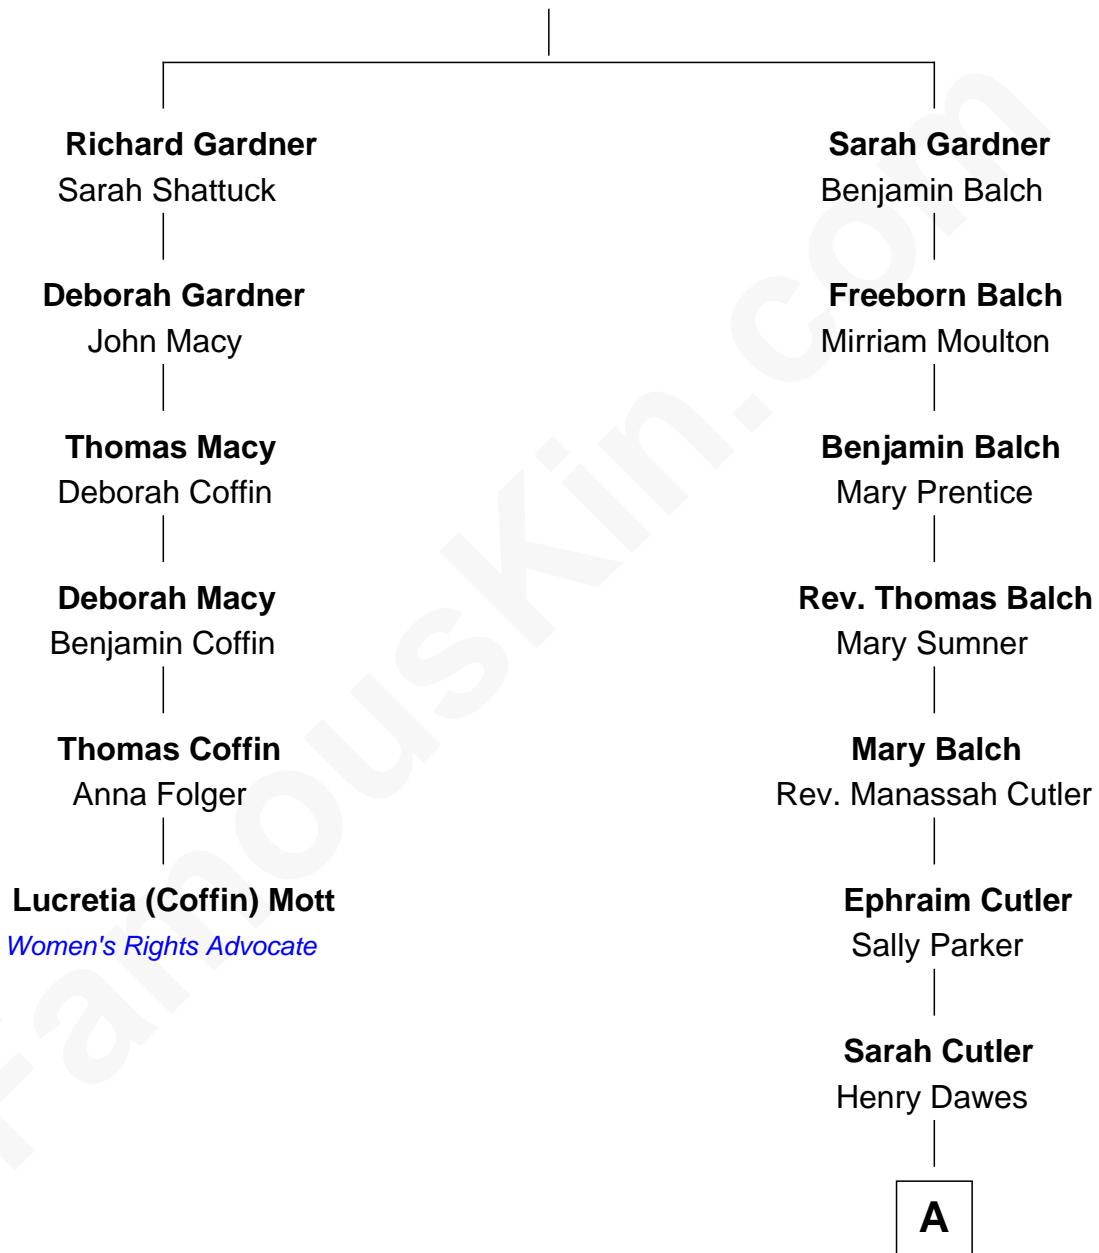

## Relationship Chart of

### Lucretia (Coffin) Mott

*Abolitionist and Women's Rights Advocate*

5th cousin 3 times removed of

**Charles Dawes**

*30th U.S. Vice-President*

**Thomas Gardner**

A

Brig. Gen. Rufus R. Dawes

Mary Beman Gates

**Charles Dawes**

*30th U.S. Vice-President*

FamousKin.com