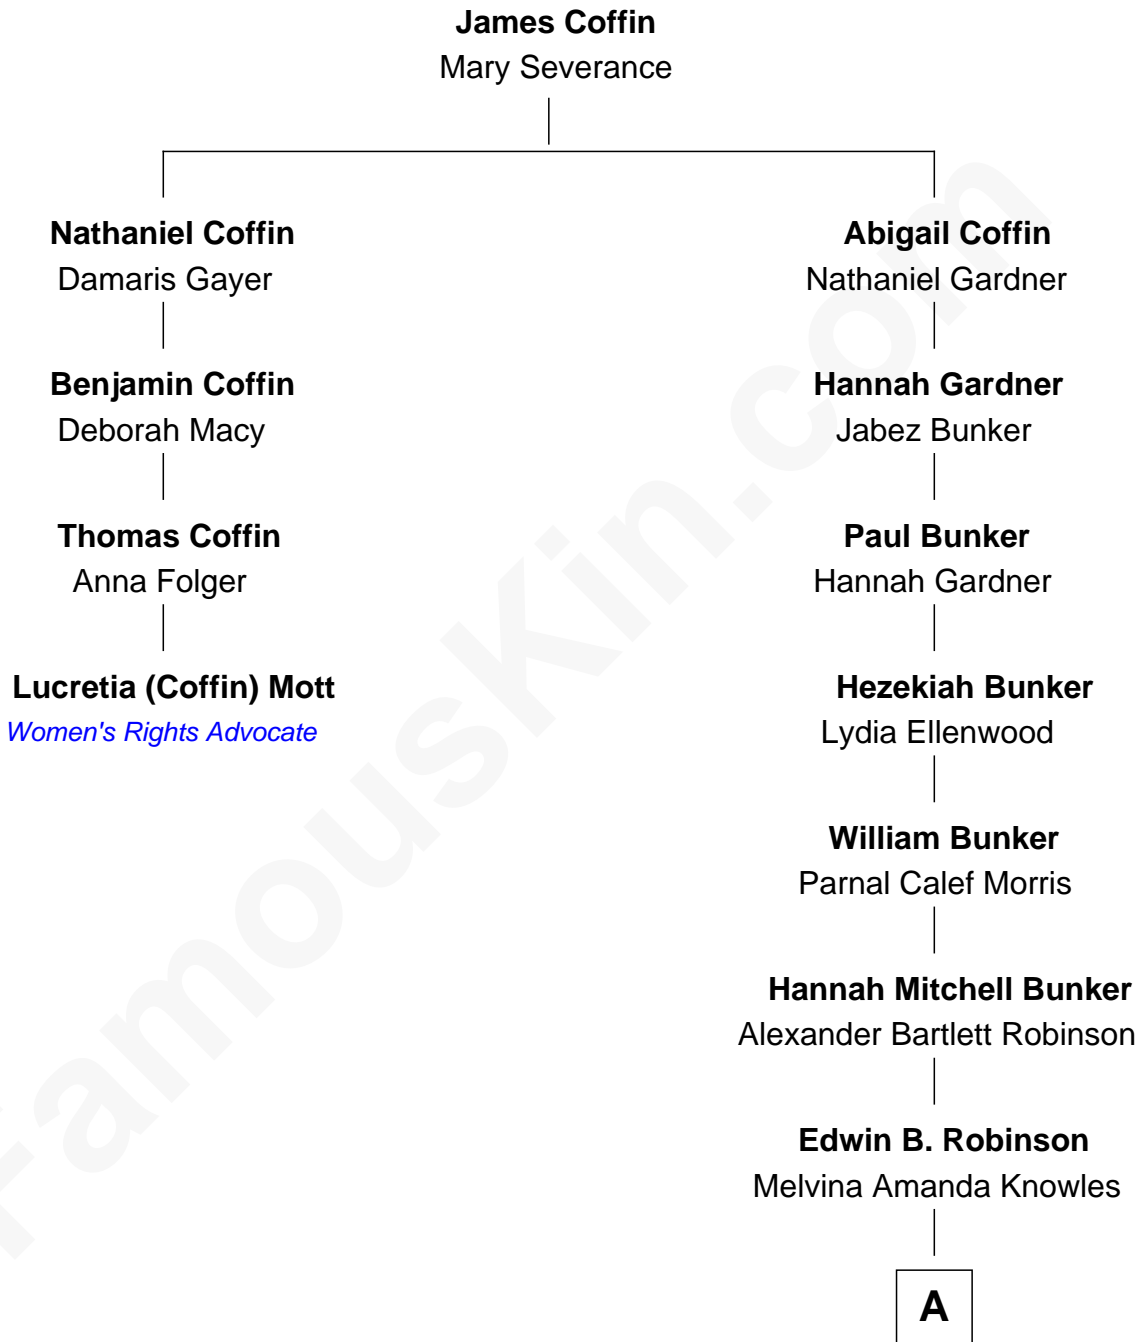

FamousKin.com

Relationship Chart of

Lucretia (Coffin) Mott

Abolitionist and Women's Rights Advocate

3rd cousin 6 times removed of

John Lithgow

Stage, TV, and Movie Actor

A

|
Ina Berenice Robinson
Arthur Washington Lithgow

|
Arthur Washington Lithgow
Sarah Jane Price

|
John Lithgow
Stage, TV, and Movie Actor

FamousKin.com