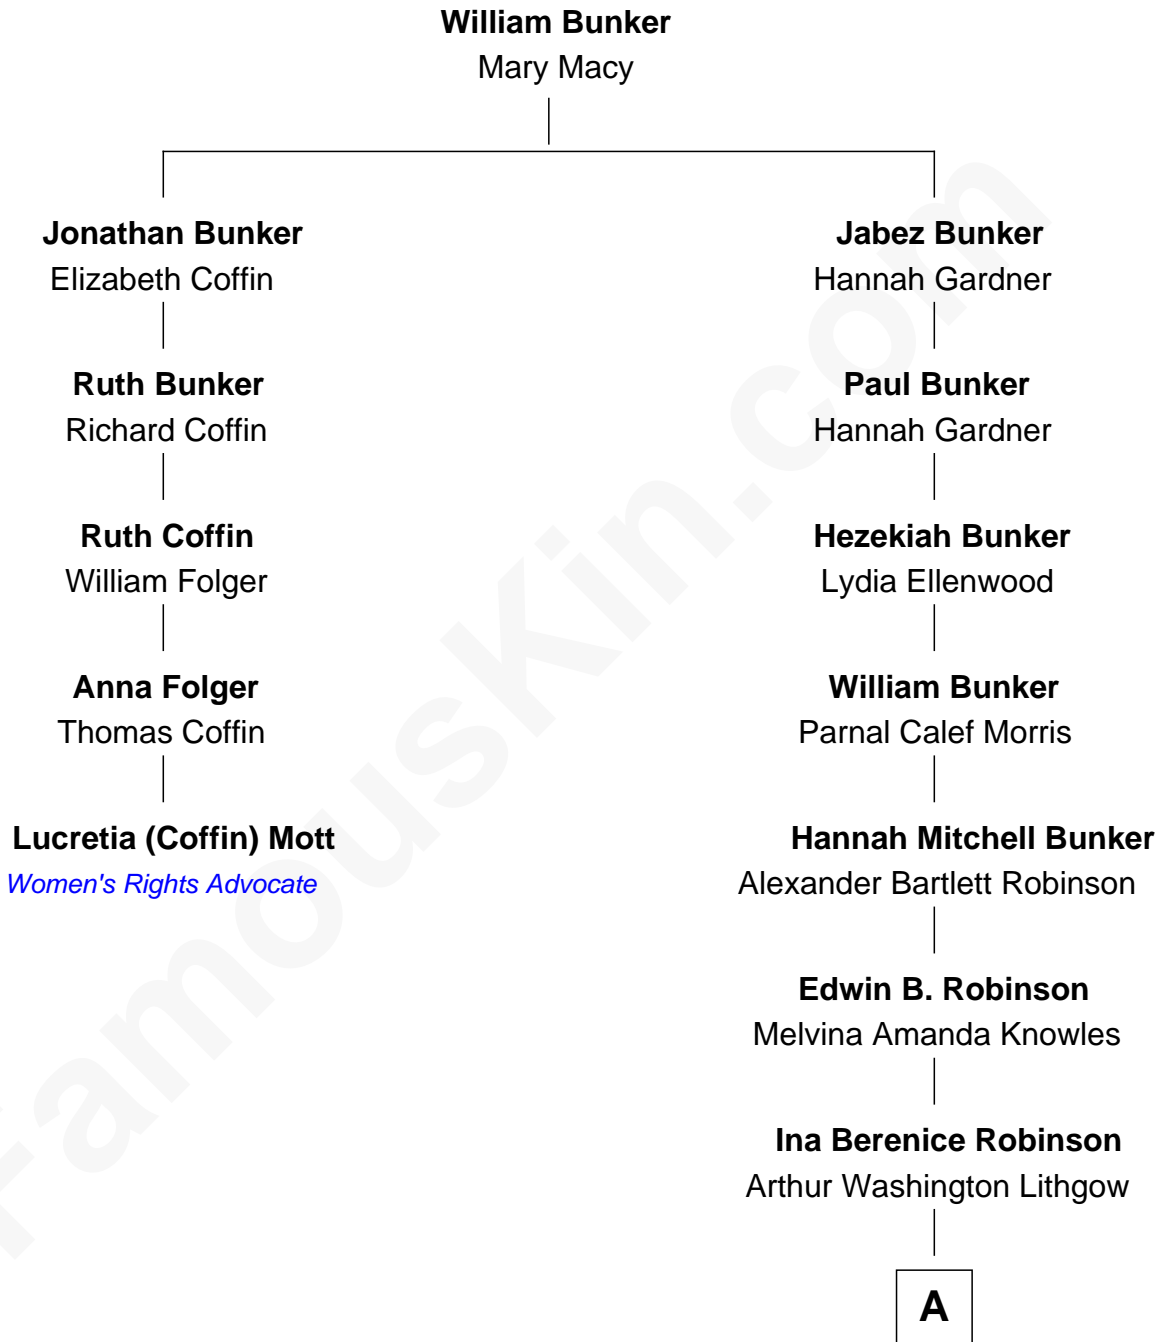

FamousKin.com

Relationship Chart of

Lucretia (Coffin) Mott

Abolitionist and Women's Rights Advocate

4th cousin 4 times removed of

John Lithgow

Stage, TV, and Movie Actor

A

Arthur Washington Lithgow

Sarah Jane Price

John Lithgow

Stage, TV, and Movie Actor

FamousKin.com