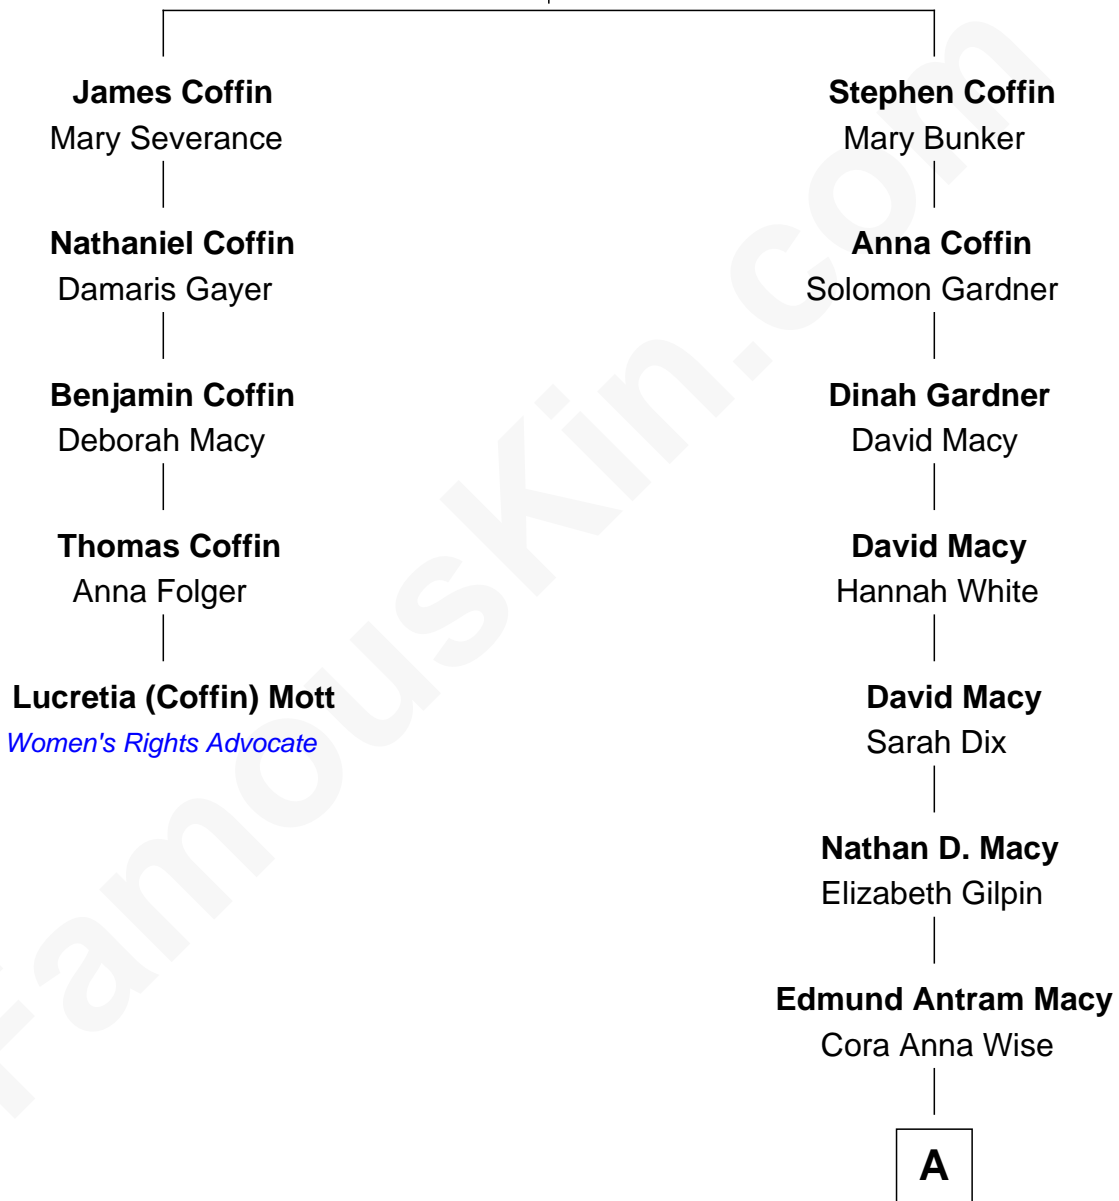

FamousKin.com

Relationship Chart of

Lucretia (Coffin) Mott

Abolitionist and Women's Rights Advocate

4th cousin 6 times removed of

Ethan Hawke

Actor, Director, Screenwriter, Novelist

Tristram Coffin
Dionis Stevens

A

Winifred E. Macy
Herbert Clark Hartsock

Betty Virginia Hartsock
Frank Taylor Hawke

James Steven Hawke
Leslie Carole Green

Ethan Hawke
Movie Actor