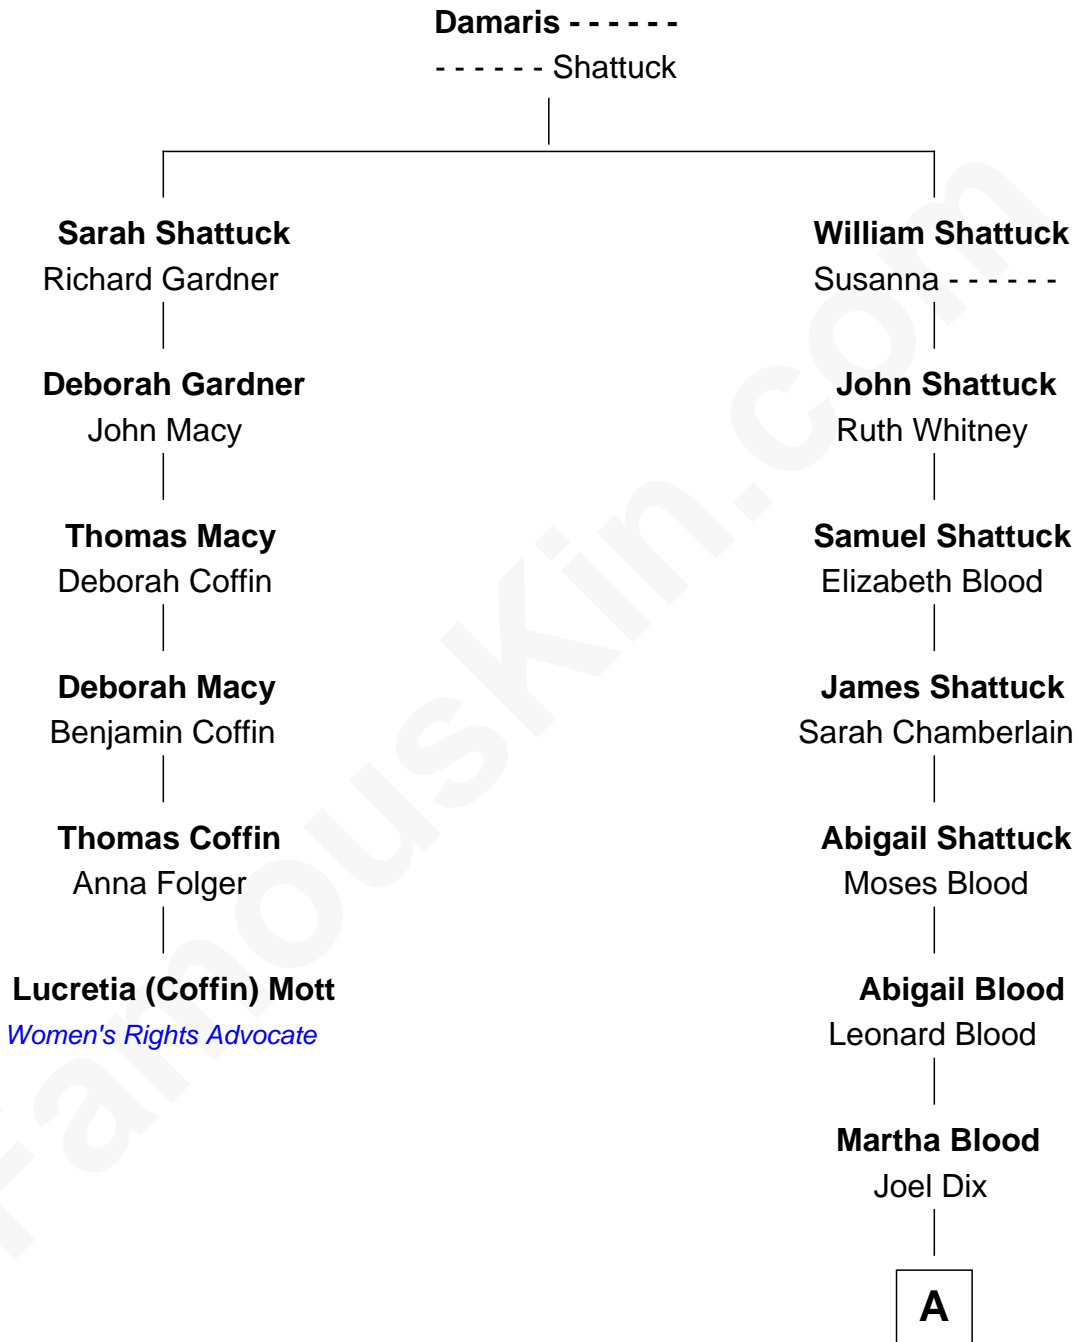

FamousKin.com

Relationship Chart of

Lucretia (Coffin) Mott

Abolitionist and Women's Rights Advocate

5th cousin 6 times removed of

John Cena

Movie Actor and WWE Pro Wrestler

A

Martha Emma Dix

Charles H. Nichols

Charles Nichols

Julia Ellen Skelton

Natalie Nichols

Ulysses John Lupien

Carol Frances Lupien

John Joseph Cena