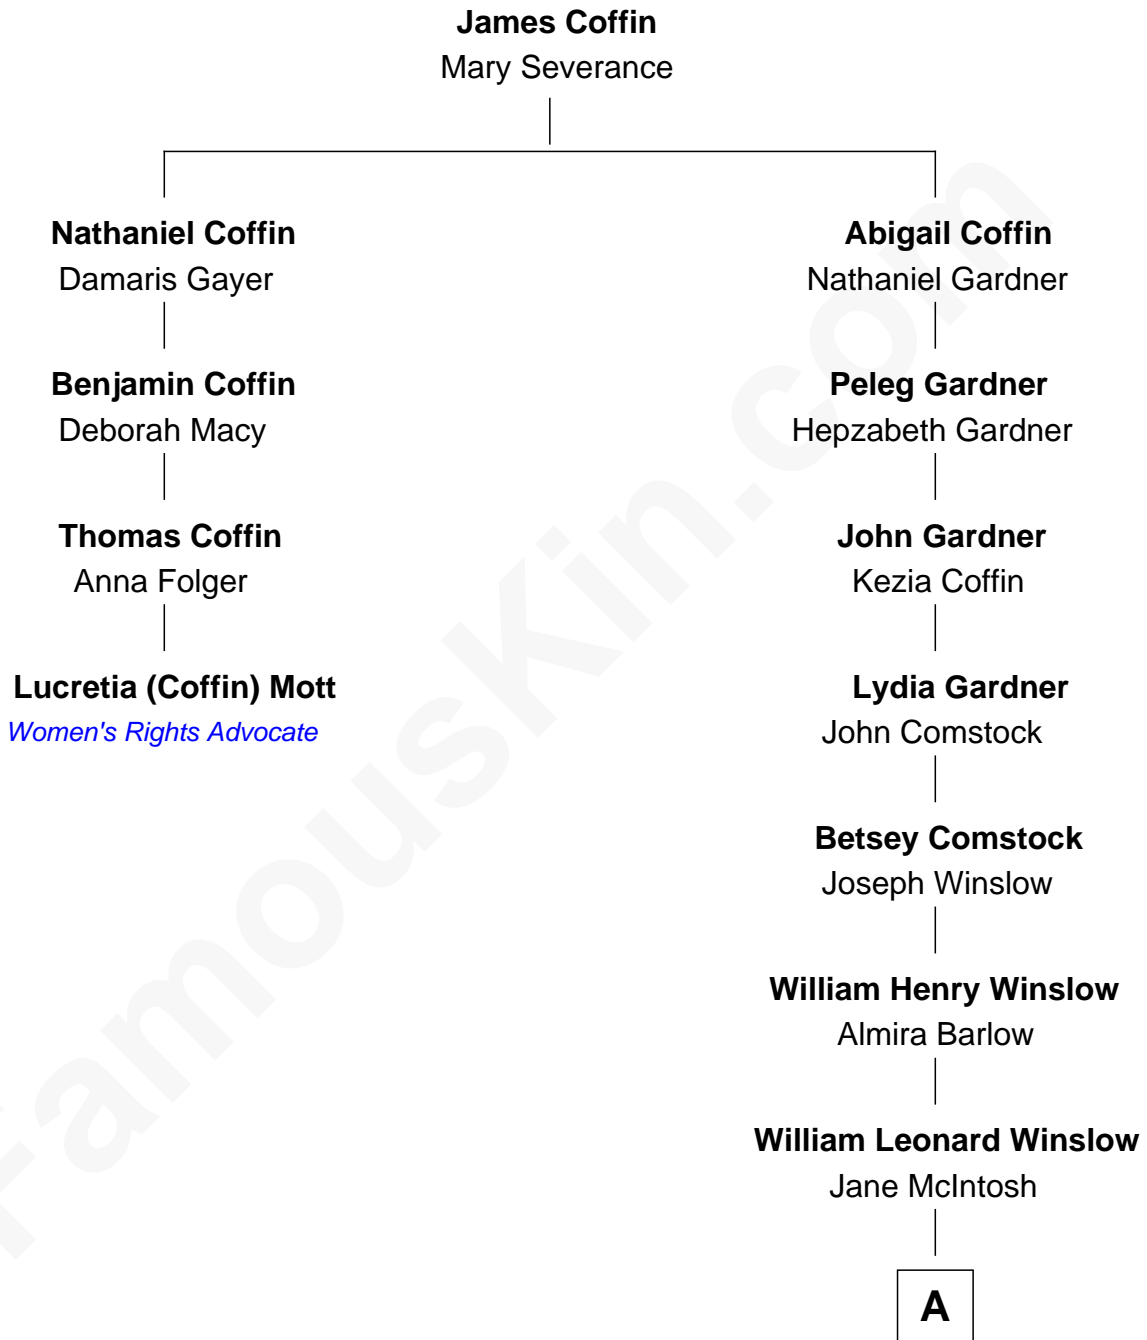

## Relationship Chart of

### Lucretia (Coffin) Mott

*Abolitionist and Women's Rights Advocate*

3rd cousin 6 times removed of

**Don Winslow**

*Author and Screenwriter*

A

**Lloyd Robert Winslow**  
Dorothy Grace Dandeno

**Donald Lloyd Winslow**  
Ottis Mary Scheuermann