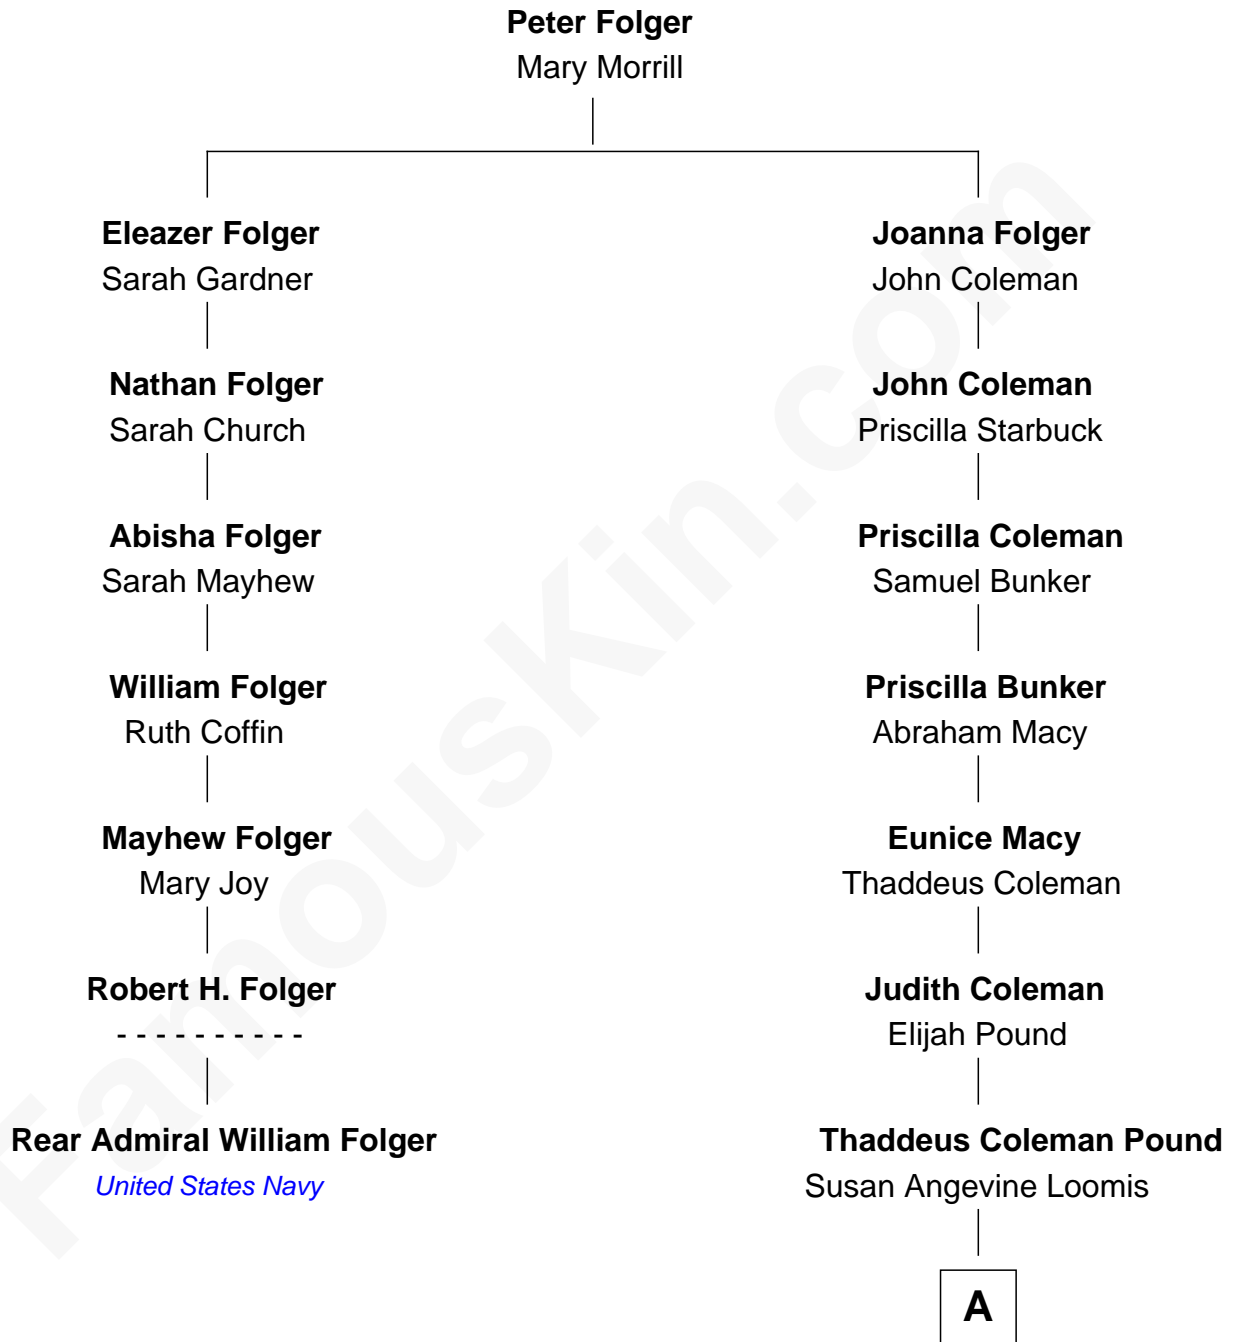

FamousKin.com
Relationship Chart of
Rear Admiral William Folger
United States Navy

6th cousin 2 times removed of

Ezra Pound
Expatriate American Poet and Critic

A

|
Homer Loomis Pound

Isabel Weston

|
Ezra Pound

Poet and Critic

FamousKin.com