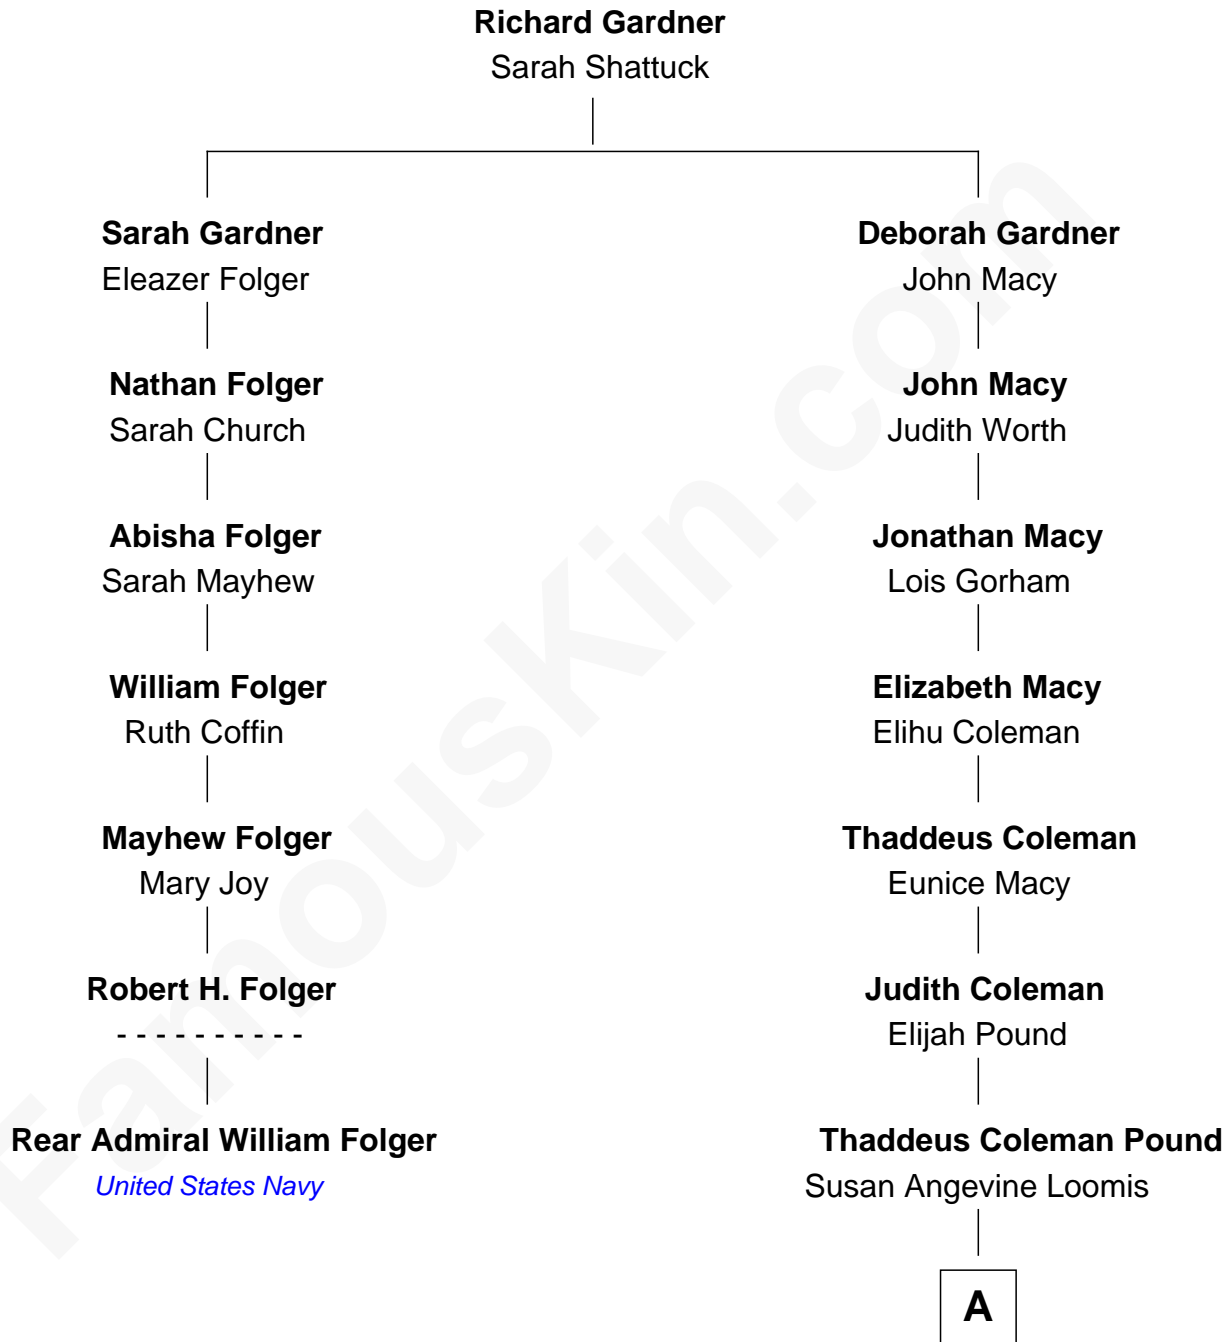

**FamousKin.com**  
**Relationship Chart of**  
**Rear Admiral William Folger**  
*United States Navy*

6th cousin 2 times removed of

**Ezra Pound**  
*Expatriate American Poet and Critic*

**A**

|  
**Homer Loomis Pound**

Isabel Weston

|  
**Ezra Pound**

*Poet and Critic*

FamousKin.com