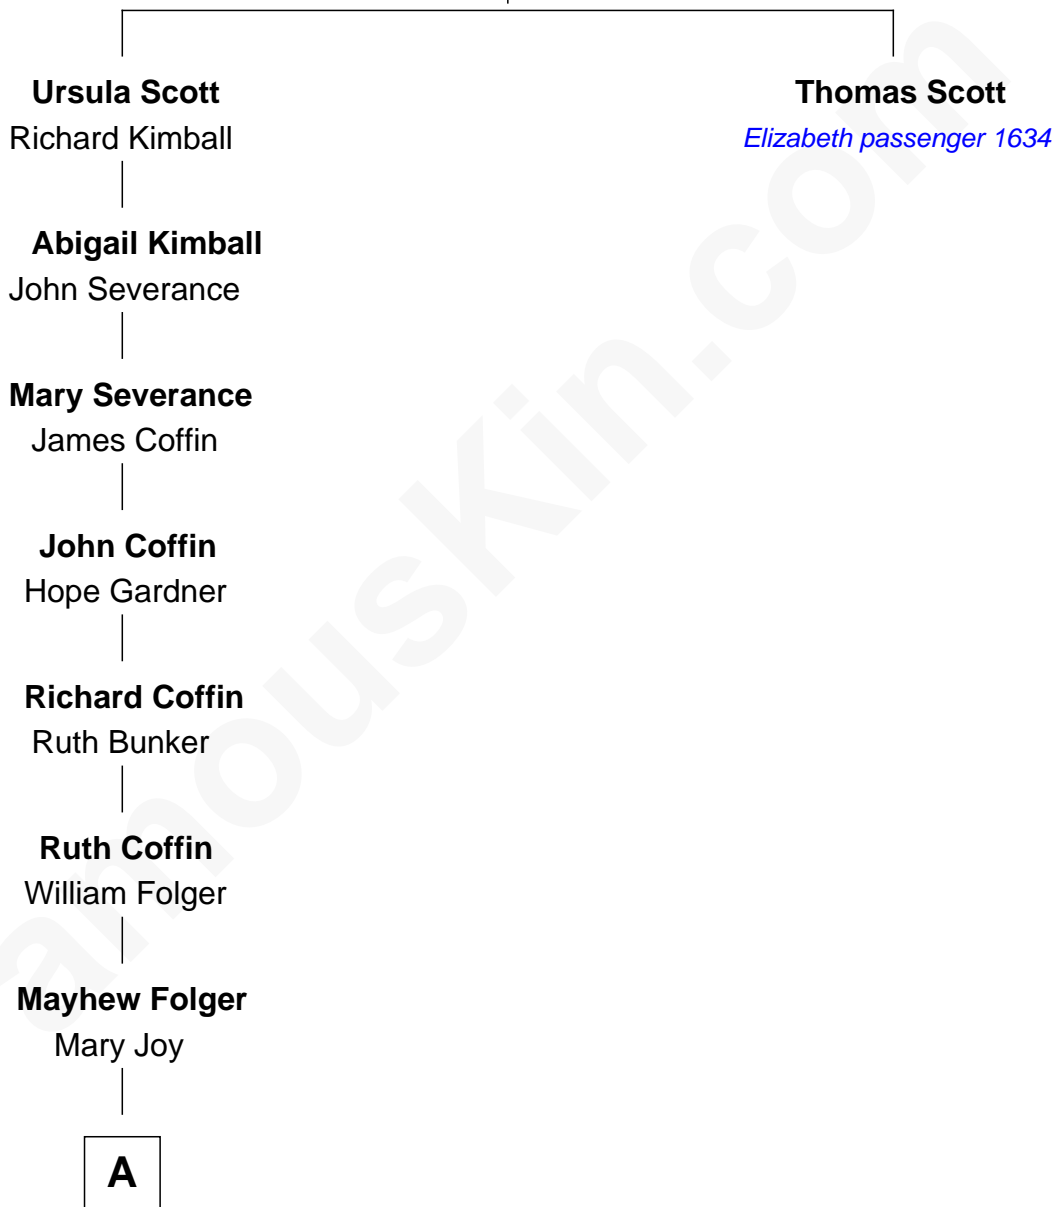

FamousKin.com
Relationship Chart of
Rear Admiral William Folger
United States Navy

6th great-grandnephew of

Thomas Scott

(c1594/5 - 1653/4) Elizabeth passenger 1634

Henry Scott
 Martha Whatlock

A

Robert H. Folger

Rear Admiral William Folger

United States Navy

FamousKin.com