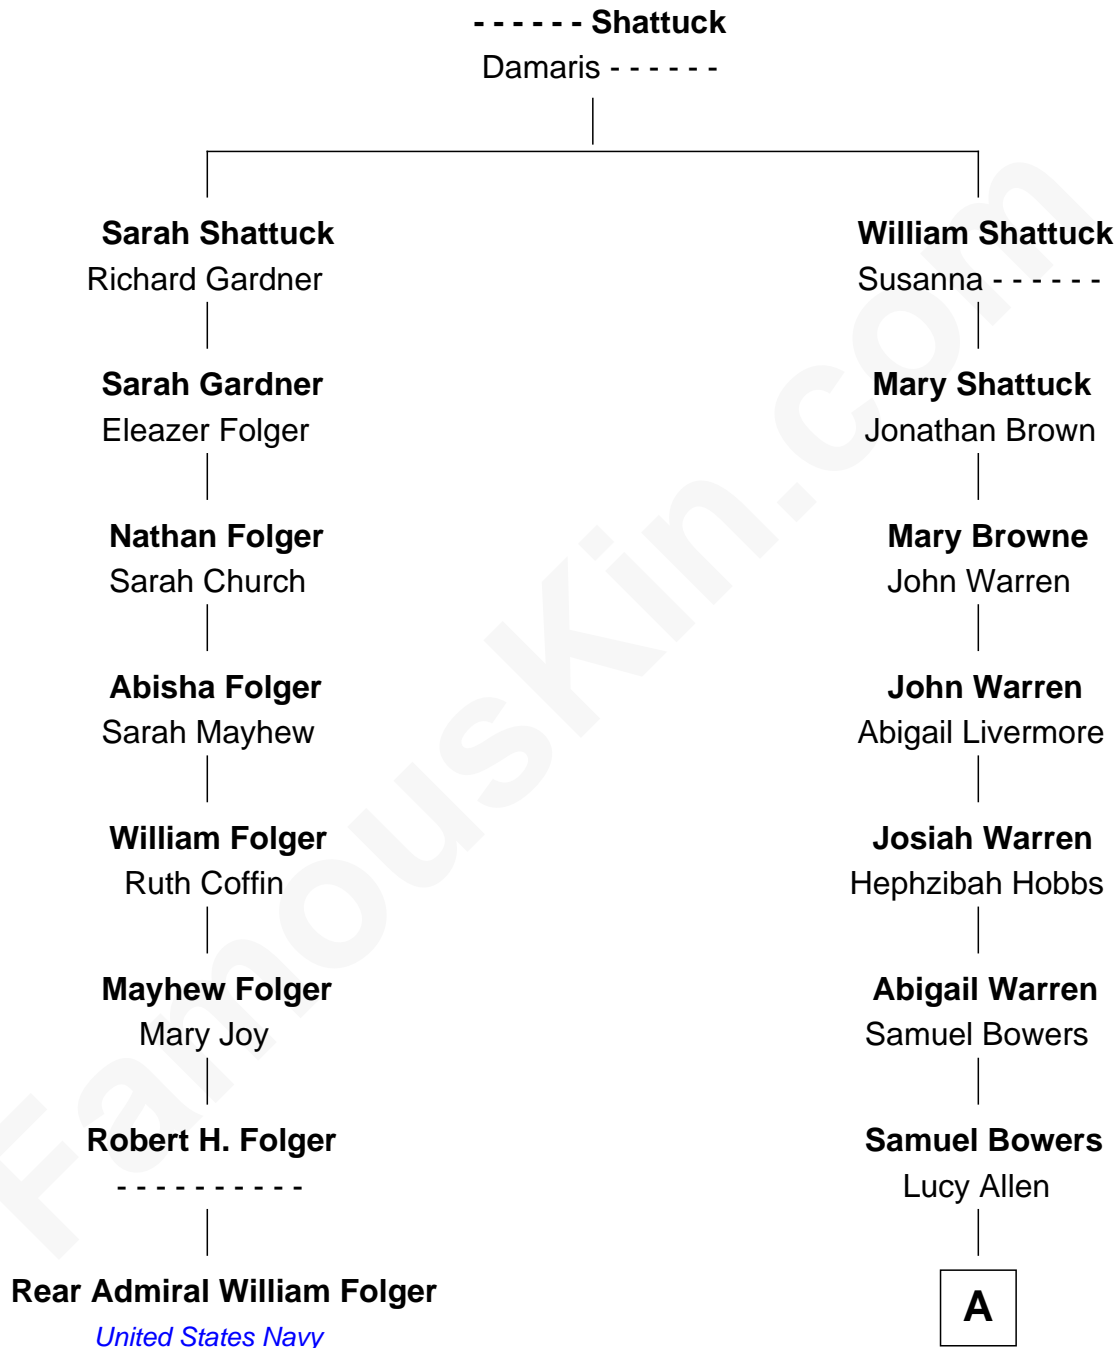

FamousKin.com
Relationship Chart of
Rear Admiral William Folger
United States Navy

7th cousin 7 times removed of

Elizabeth Banks
TV and Movie Actress

A

William Bowers

Elizabeth Holden

Jane A. Bowers

Edward A. Miskelly

Edward H. Miskelly

Mary Jane Hanley

Alice C. Miskelly

Charles William Howard

Webster Eugene Howard

Eleanor M. Casey

Irene W. Howard

Richard Edward Wallace