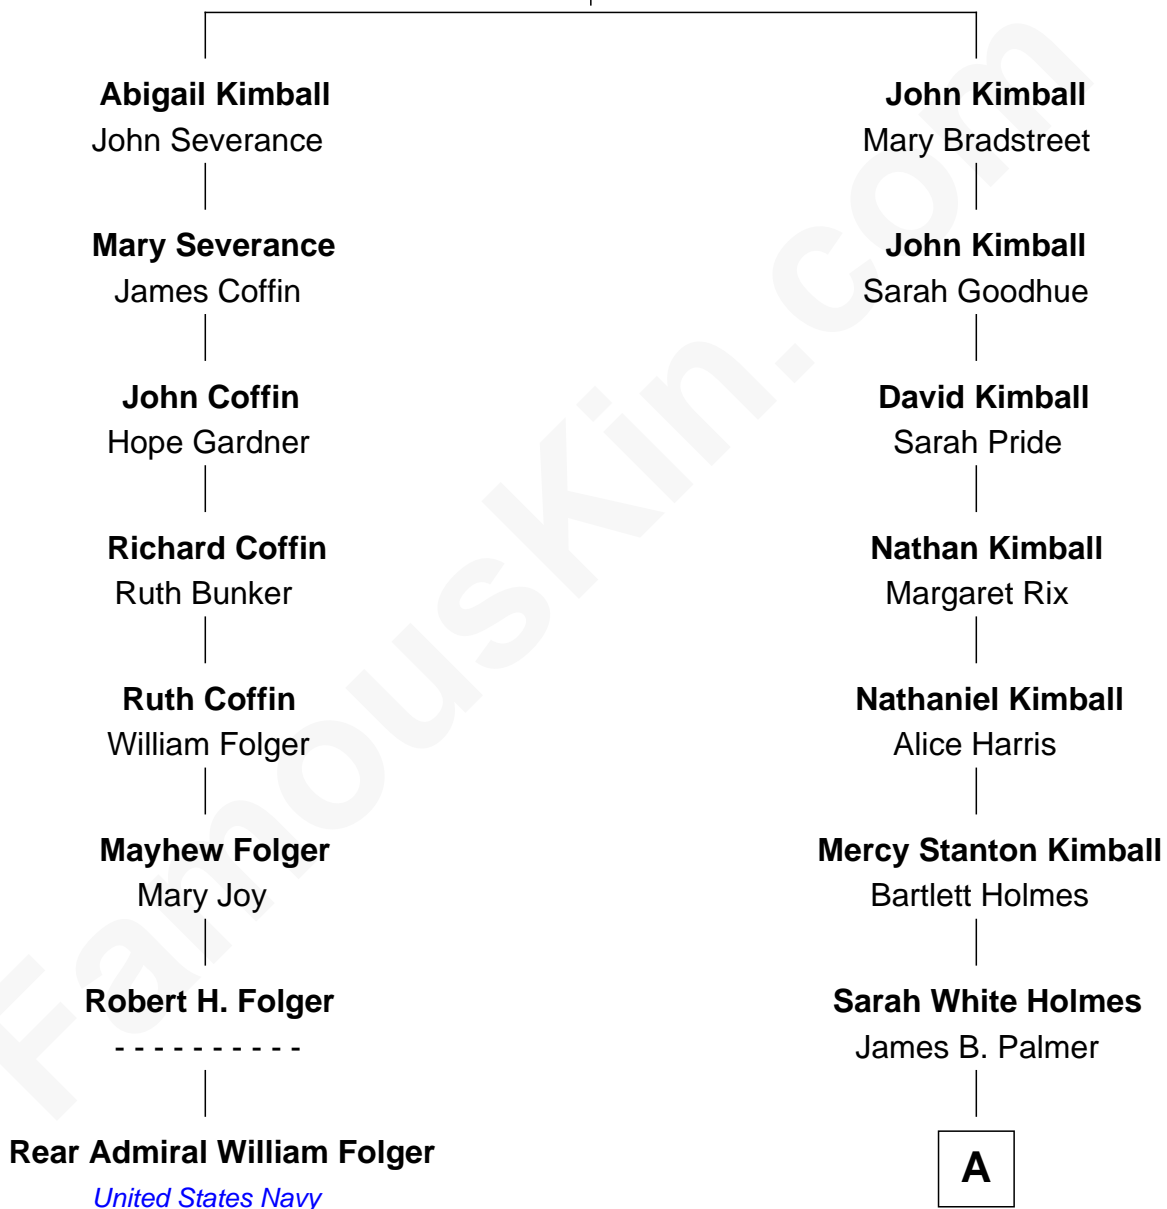

FamousKin.com
Relationship Chart of
Rear Admiral William Folger
United States Navy

7th cousin 4 times removed of

Kristen Wiig
TV and Movie Actress

Richard Kimball
 Ursula Scott

A

Helen Maria Palmer
Gen. Albert Putnam Day

John Palmer Day
Catherine Curtis

Margaret Curtis Day
William Carroll Johnston

Laurie Day Johnston
Jon Arne Joseph Wiig

Kristen Wiig
TV and Movie Actress