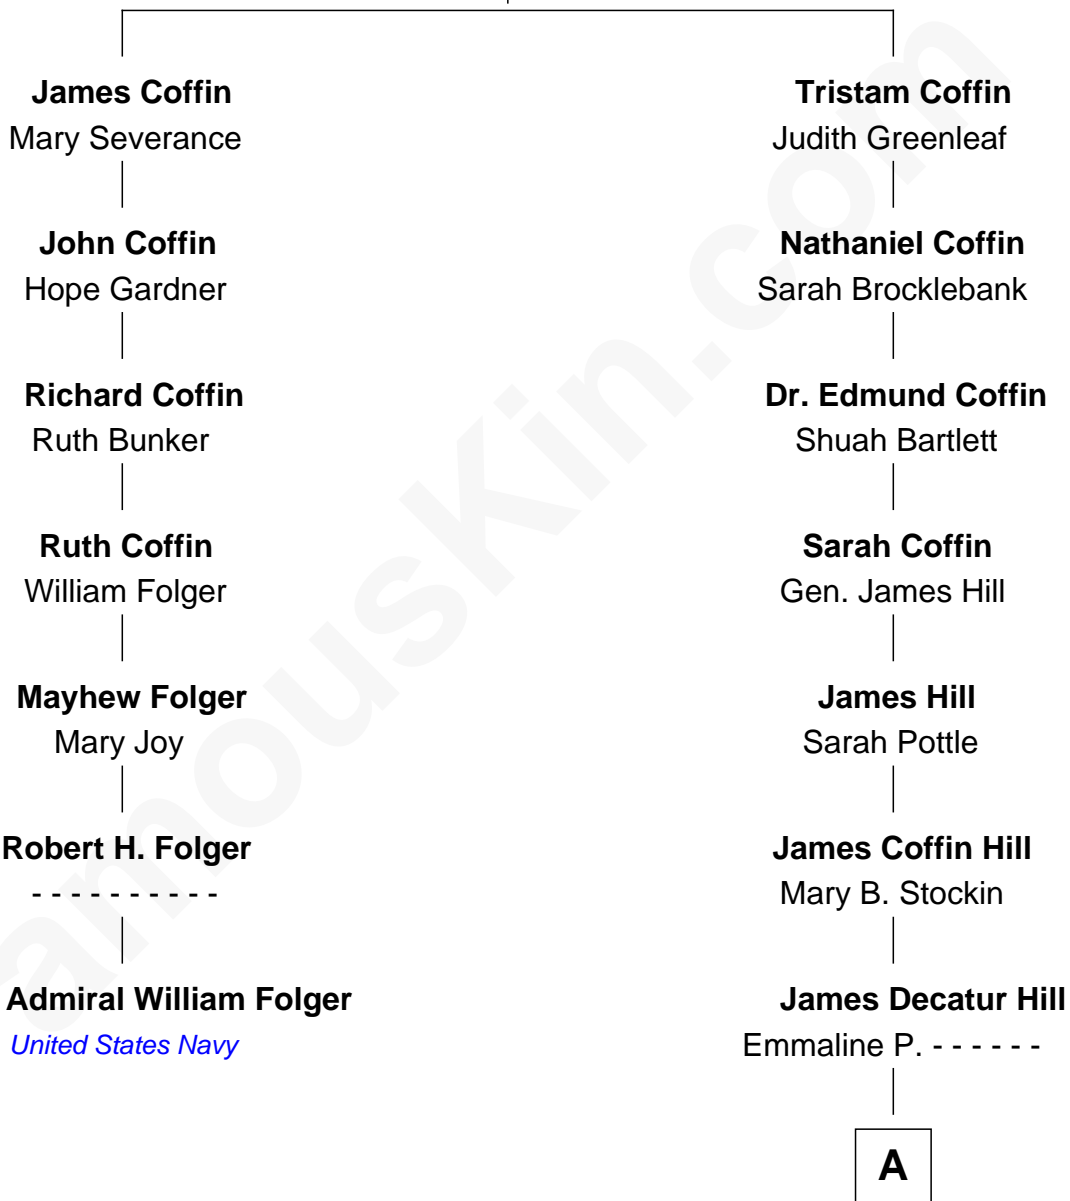

**FamousKin.com**  
**Relationship Chart of**  
**Rear Admiral William Folger**  
*United States Navy*

6th cousin 4 times removed of

**Brooke Adams**  
*TV and Movie Actress*

**Tristam Coffin**  
 Dionis Stevens

**A**

—  
**Laura M. Hill**

Rev. Henry Addison Westall

—  
**Elaine Westall**

Harold Howard Gould

—  
**Rosalind Gould**

Robert Kaufmann Adams

—  
**Brooke Adams**

*TV and Movie Actress*