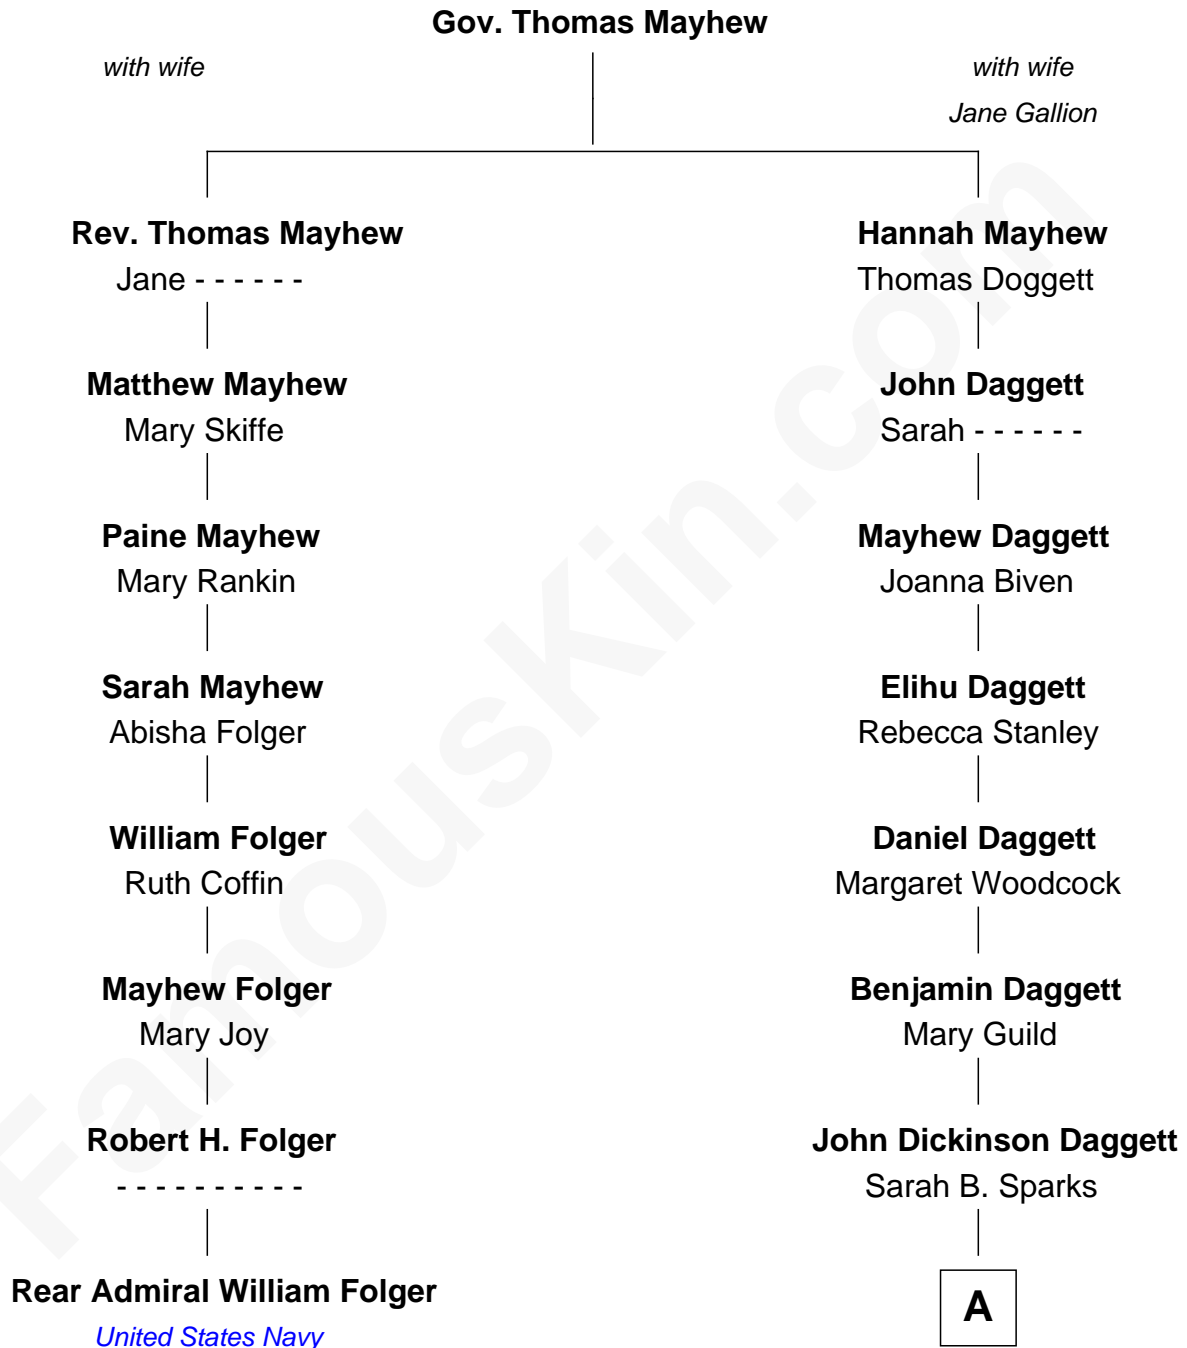

# FamousKin.com Relationship Chart of Rear Admiral William Folger

*United States Navy*

7th cousin 5 times removed of

**Ethan Peck**

*TV and Movie Actor*

**A**

**Elizabeth Maria Daggett**

William Henry Ayers

**John Daggett Ayers**

Katherine Elizabeth Forse

**Bernice Mae Ayers**

Gregory Pearl Peck

**Gregory Peck**

Greta Kukkonen

**Stephen Joseph Peck**

Francine Matarazzo

**Ethan Peck**

*TV and Movie Actor*