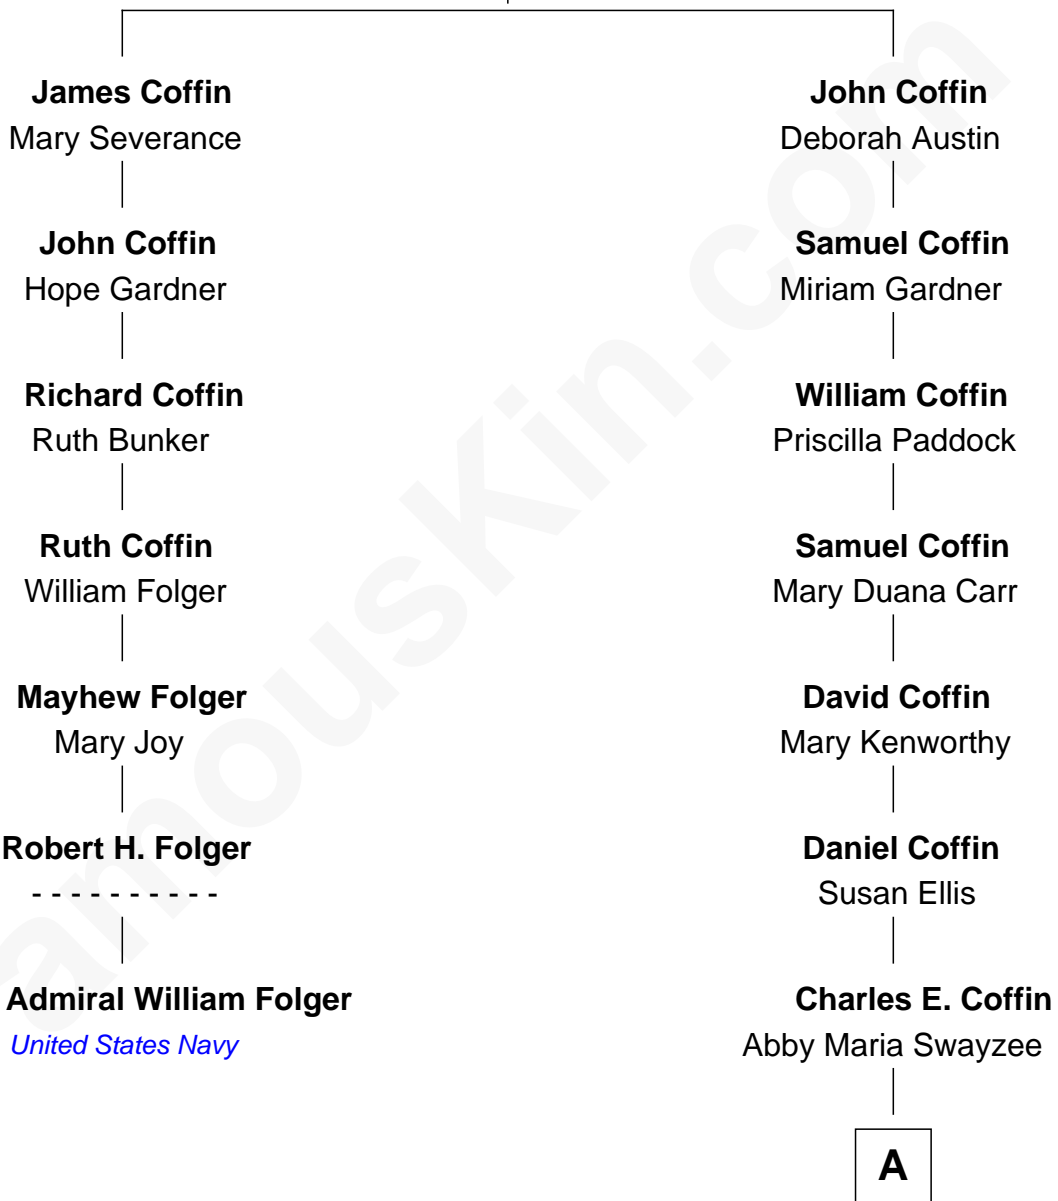

FamousKin.com
Relationship Chart of
Rear Admiral William Folger
United States Navy

6th cousin 4 times removed of

Anne Heche
TV and Movie Actress

Tristram Coffin
 Dionis Stevens

A

|
Marietta Swayzee Coffin

Walter Bradlee Tukey

|
Marietta Susan Tukey

Richard Carleton Prickett

|
Nancy Abigail Prickett

Donald Joe Heche

|
Anne Heche

TV and Movie Actress

FamousKin.com