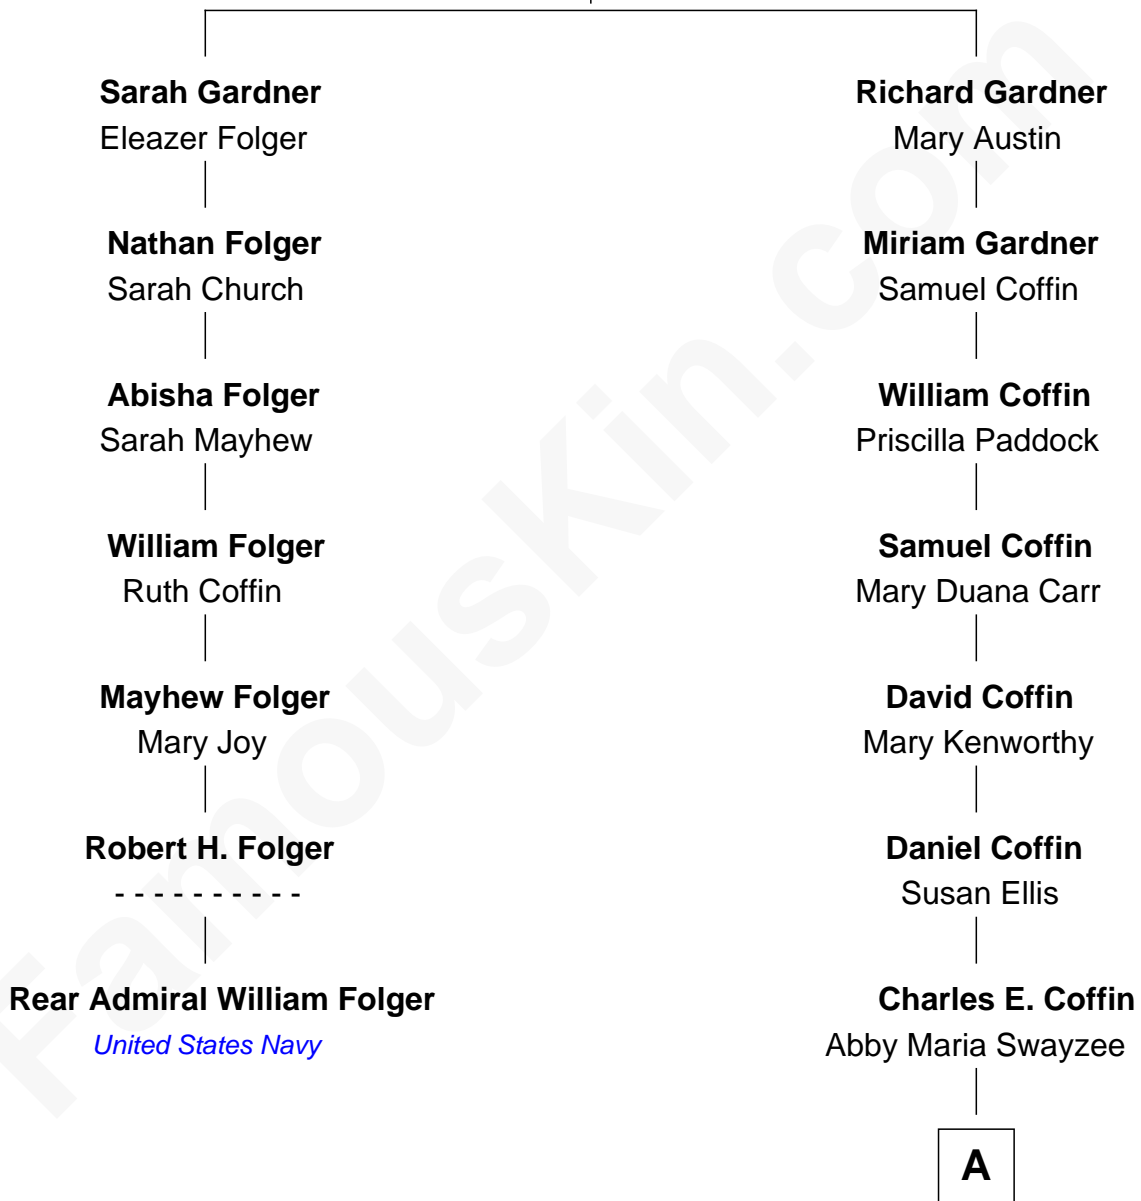

FamousKin.com
Relationship Chart of
Rear Admiral William Folger
United States Navy

6th cousin 4 times removed of

Anne Heche
TV and Movie Actress

Richard Gardner
 Sarah Shattuck

A

|
Marietta Swayzee Coffin

Walter Bradlee Tukey

|
Marietta Susan Tukey

Richard Carleton Prickett

|
Nancy Abigail Prickett

Donald Joe Heche

|
Anne Heche

TV and Movie Actress

FamousKin.com