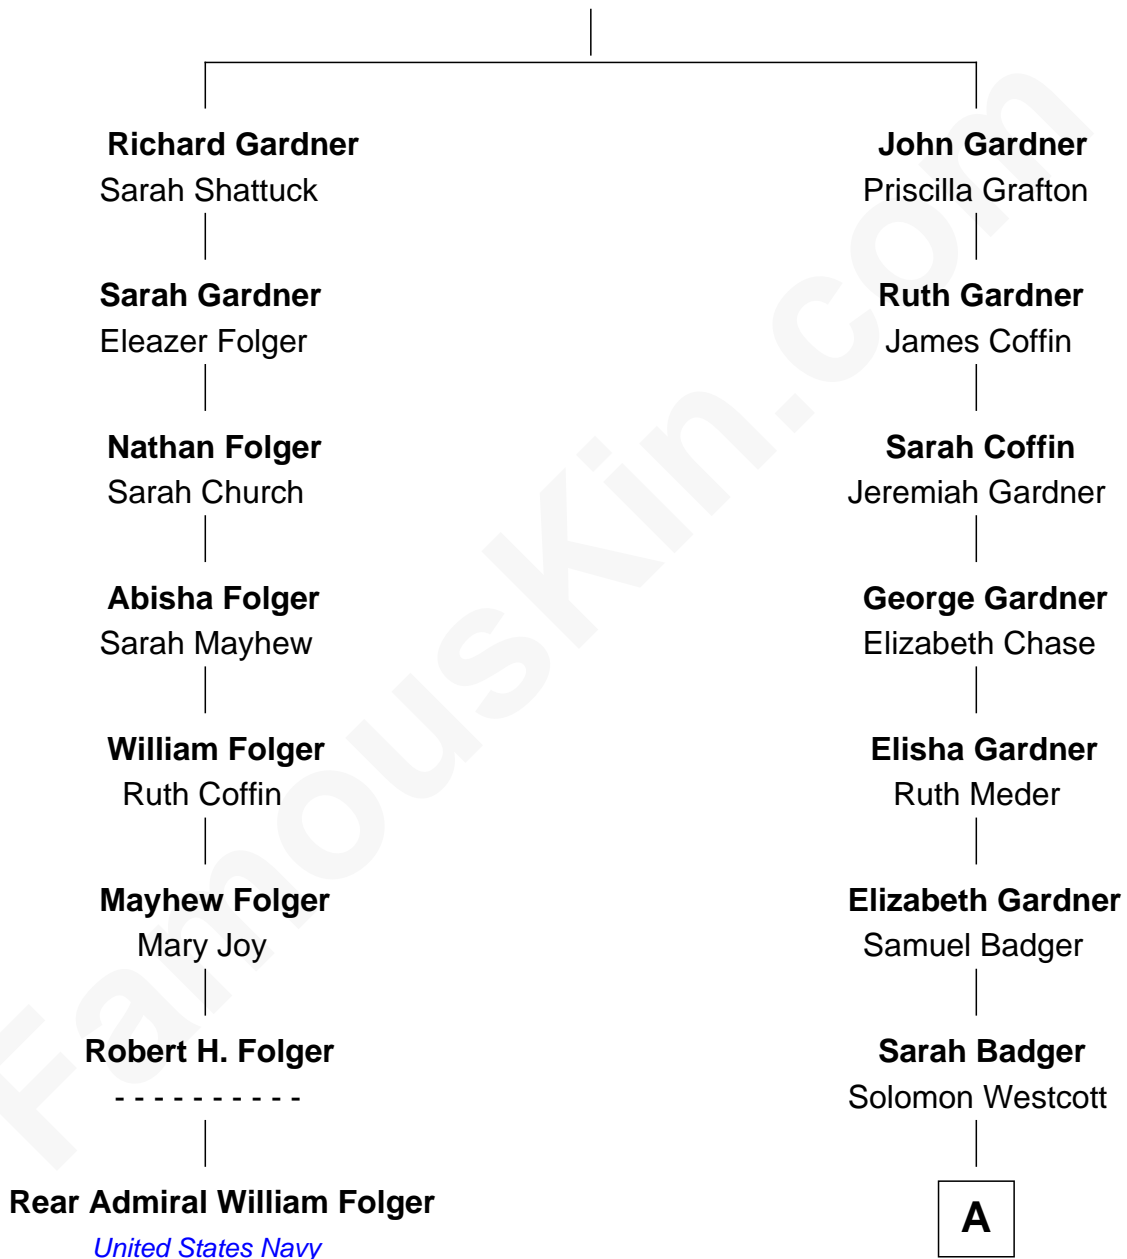

FamousKin.com
Relationship Chart of
Rear Admiral William Folger
United States Navy

7th cousin 3 times removed of

Ann B. Davis
TV Actress

Thomas Gardner

A

—
Harriet Elizabeth Westcott

Robert William Evans

—
Harriet E. Evans

Arthur Curtiss Stott

—
Marguerite Stott

Cassius Miles Davis

—
Ann B. Davis

TV Actress