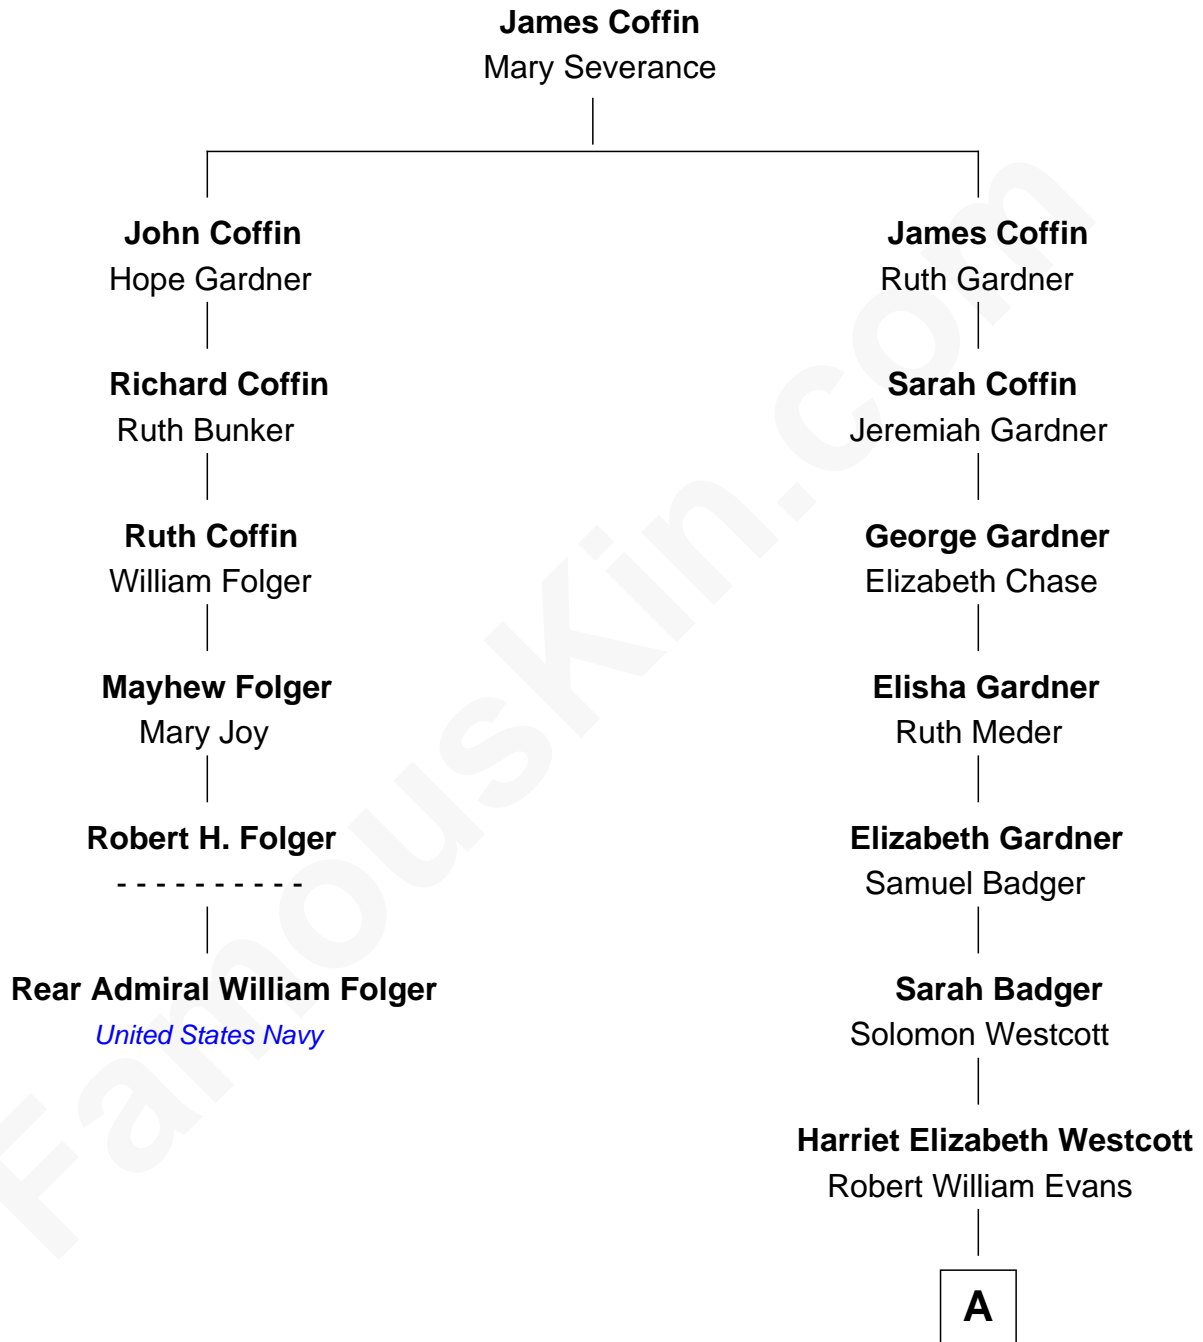

FamousKin.com
Relationship Chart of
Rear Admiral William Folger
United States Navy

5th cousin 4 times removed of

Ann B. Davis
TV Actress

A

—
Harriet E. Evans
Arthur Curtiss Stott

—
Marguerite Stott
Cassius Miles Davis

—
Ann B. Davis
TV Actress

FamousKin.com