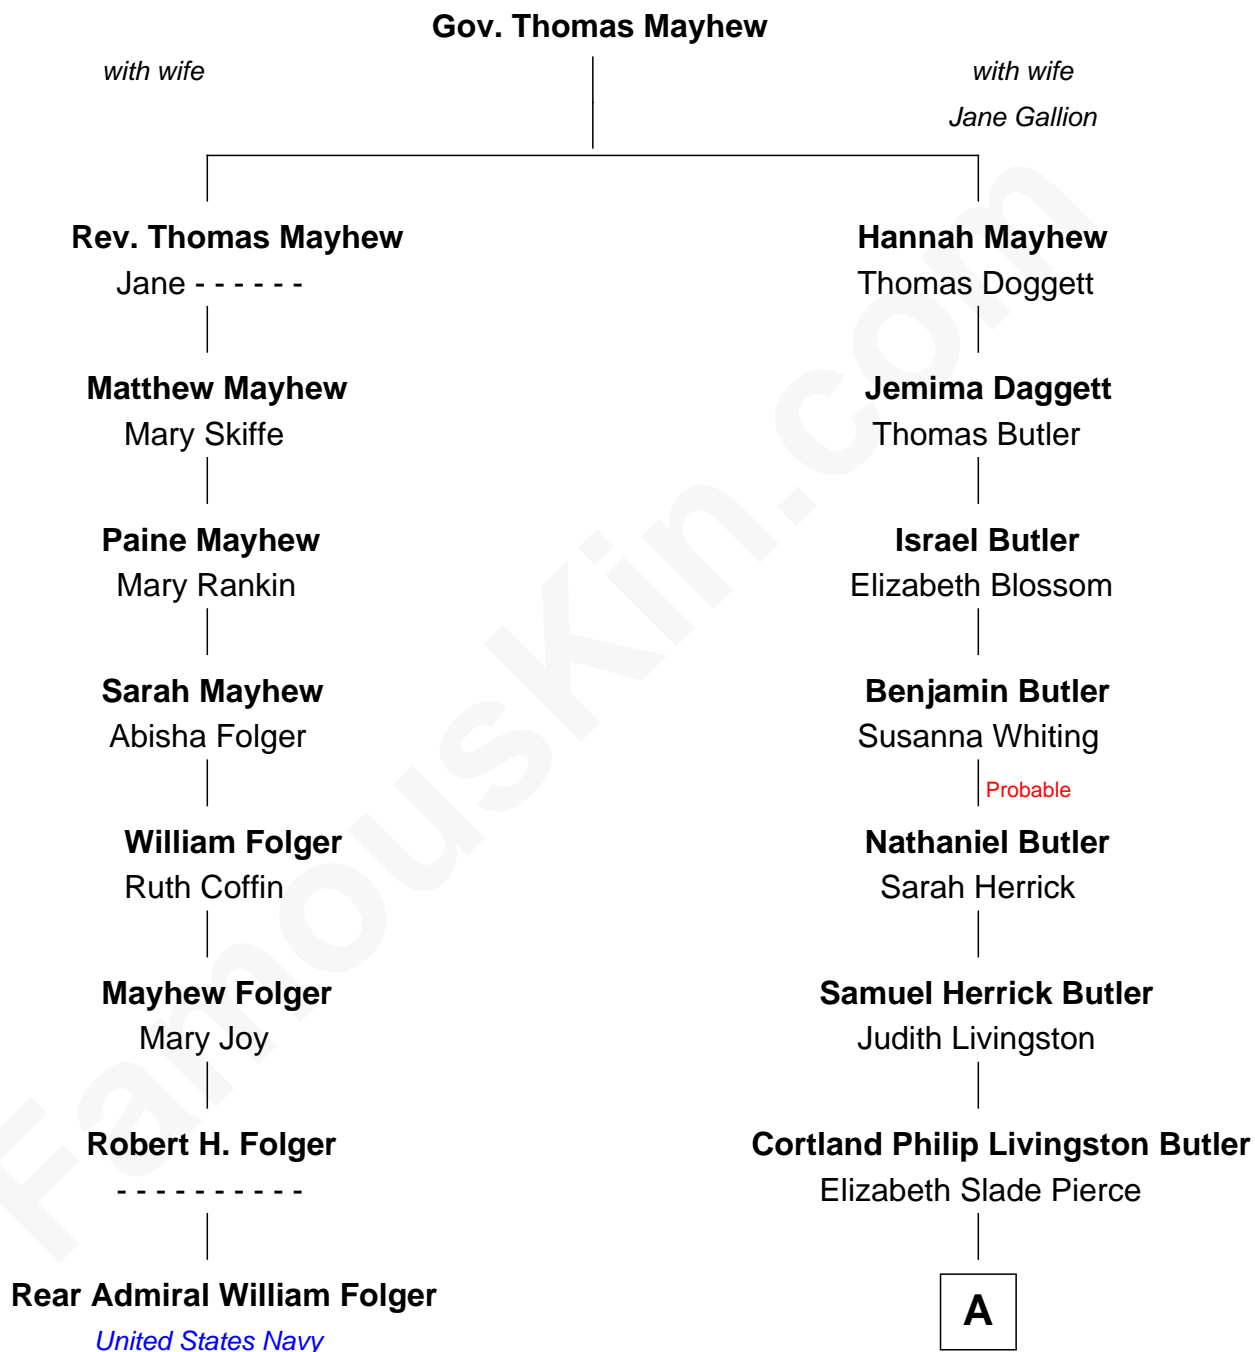

**FamousKin.com**  
**Relationship Chart of**  
**Rear Admiral William Folger**  
*United States Navy*

7th cousin 3 times removed of

**George H. W. Bush**  
*41st U.S. President*

**A**

—  
**Mary Elizabeth Butler**  
Robert Emmet Sheldon

—  
**Flora Sheldon**  
Samuel Prescott Bush

—  
**Prescott Sheldon Bush**  
Dorothy Wear Walker

—  
**George H. W. Bush**  
*41st U.S. President*

FamousKin.com