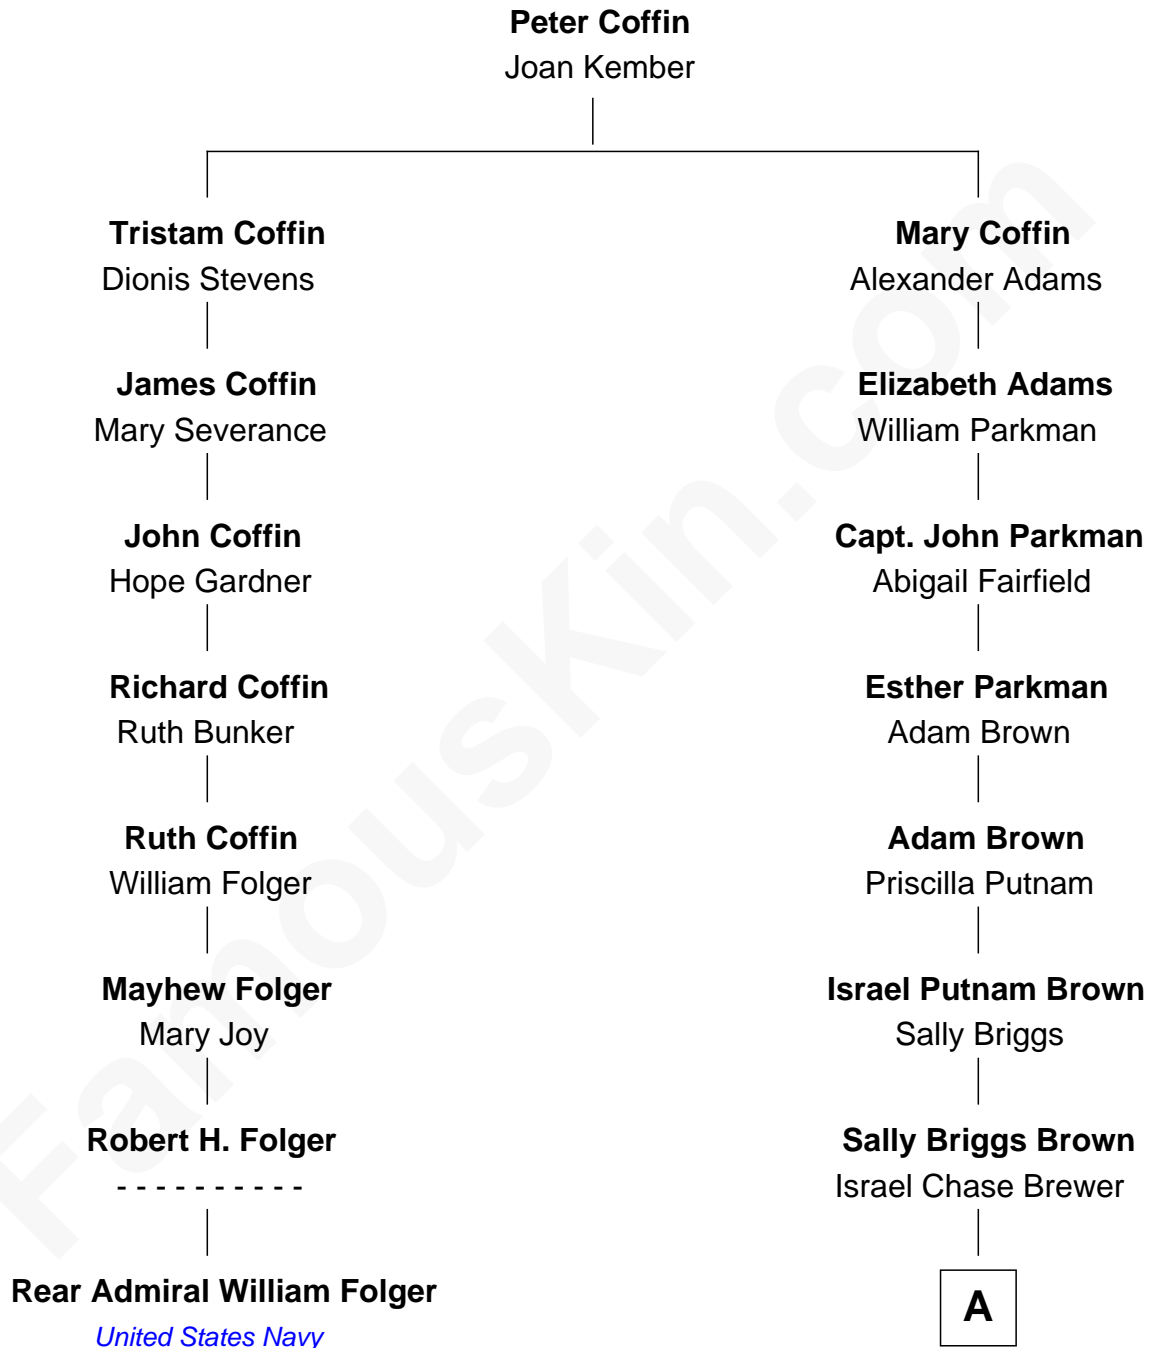

FamousKin.com
Relationship Chart of
Rear Admiral William Folger
United States Navy

7th cousin 2 times removed of

Calvin Coolidge
30th U.S. President

A

Sarah Almeda Brewer
Calvin Galusha Coolidge

Col. John Calvin Coolidge
Victoria Josephine Moor

Calvin Coolidge
30th U.S. President

FamousKin.com