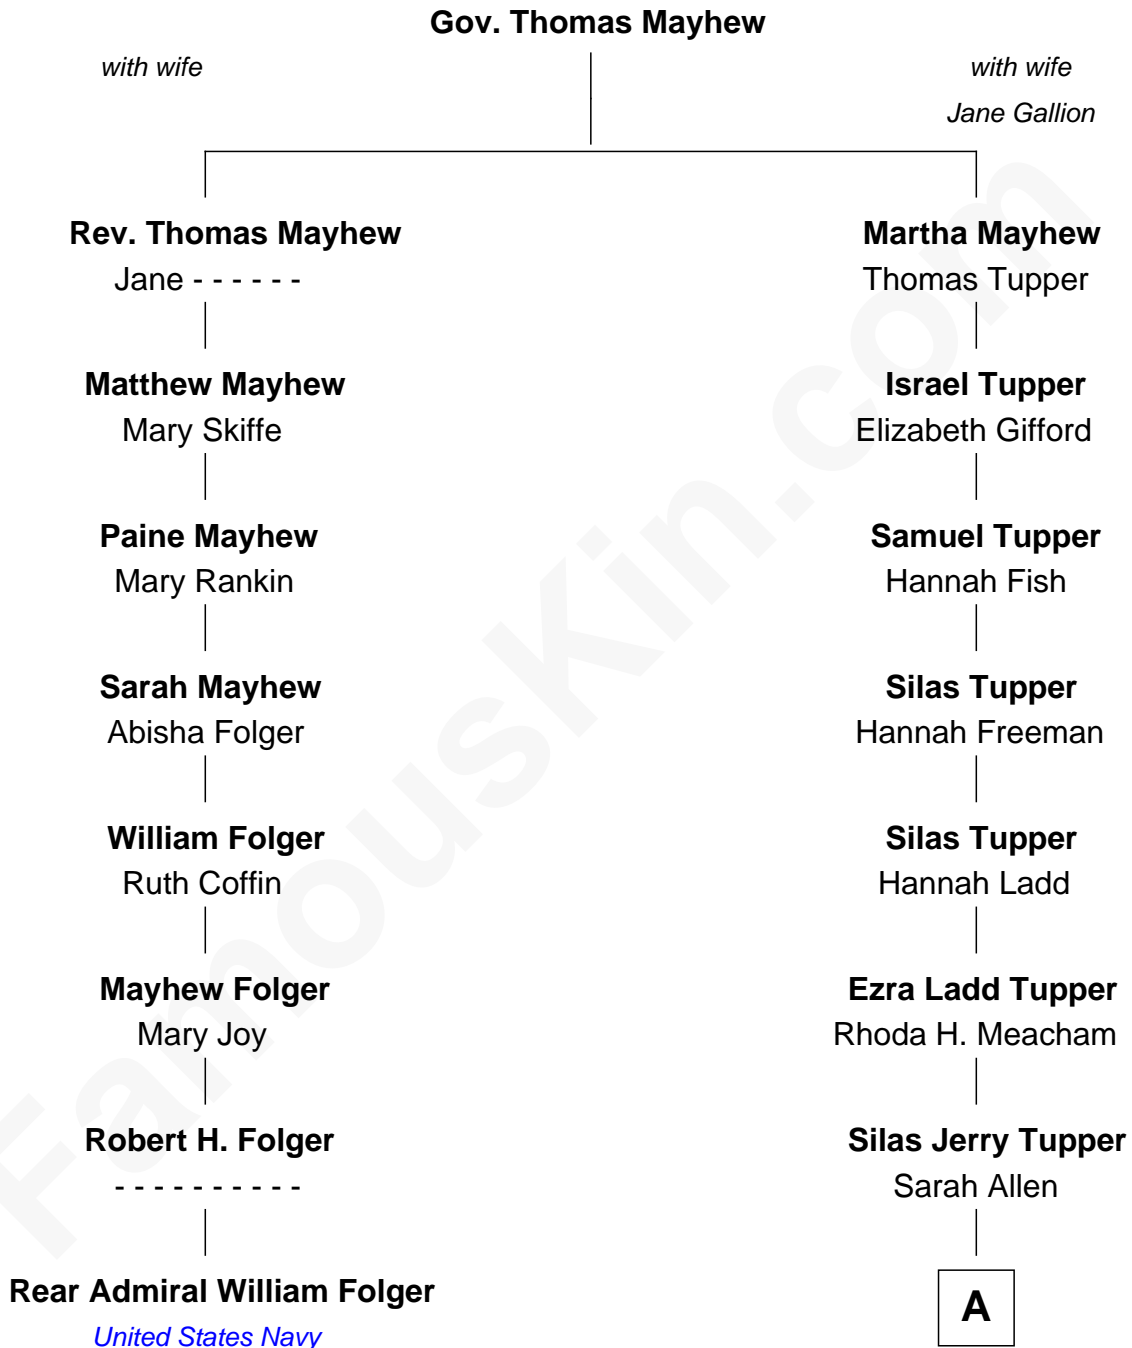

FamousKin.com
Relationship Chart of
Rear Admiral William Folger
United States Navy

7th cousin 1 time removed of
Earl Tupper
Inventor and Founder of Tupperware

A

Ernest Leslie Tupper

Lulu Elizabeth Clark

Earl Tupper

Inventor and Founder of Tupperware

FamousKin.com