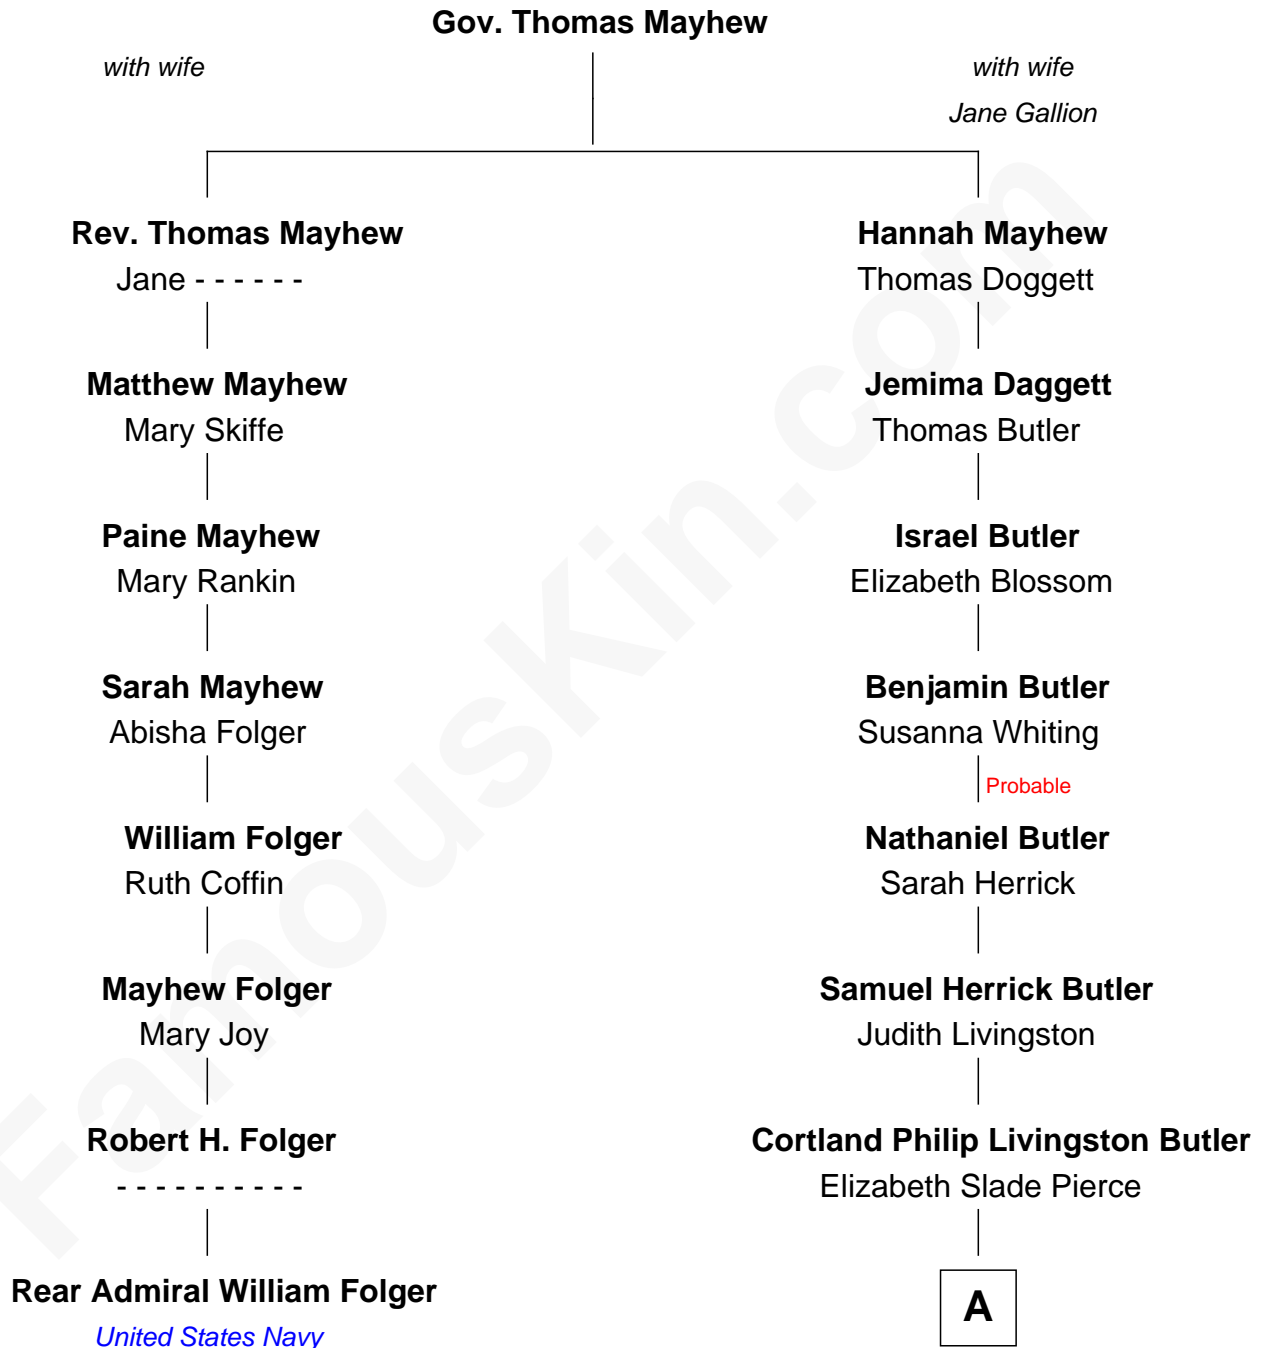

FamousKin.com
Relationship Chart of
Rear Admiral William Folger
United States Navy

7th cousin 4 times removed of

Jeb Bush
43rd Governor of Florida

A

Mary Elizabeth Butler
Robert Emmet Sheldon

Flora Sheldon
Samuel Prescott Bush

Prescott Sheldon Bush
Dorothy Wear Walker

George Herbert Walker Bush
Barbara Pierce

Jeb Bush
43rd Governor of Florida