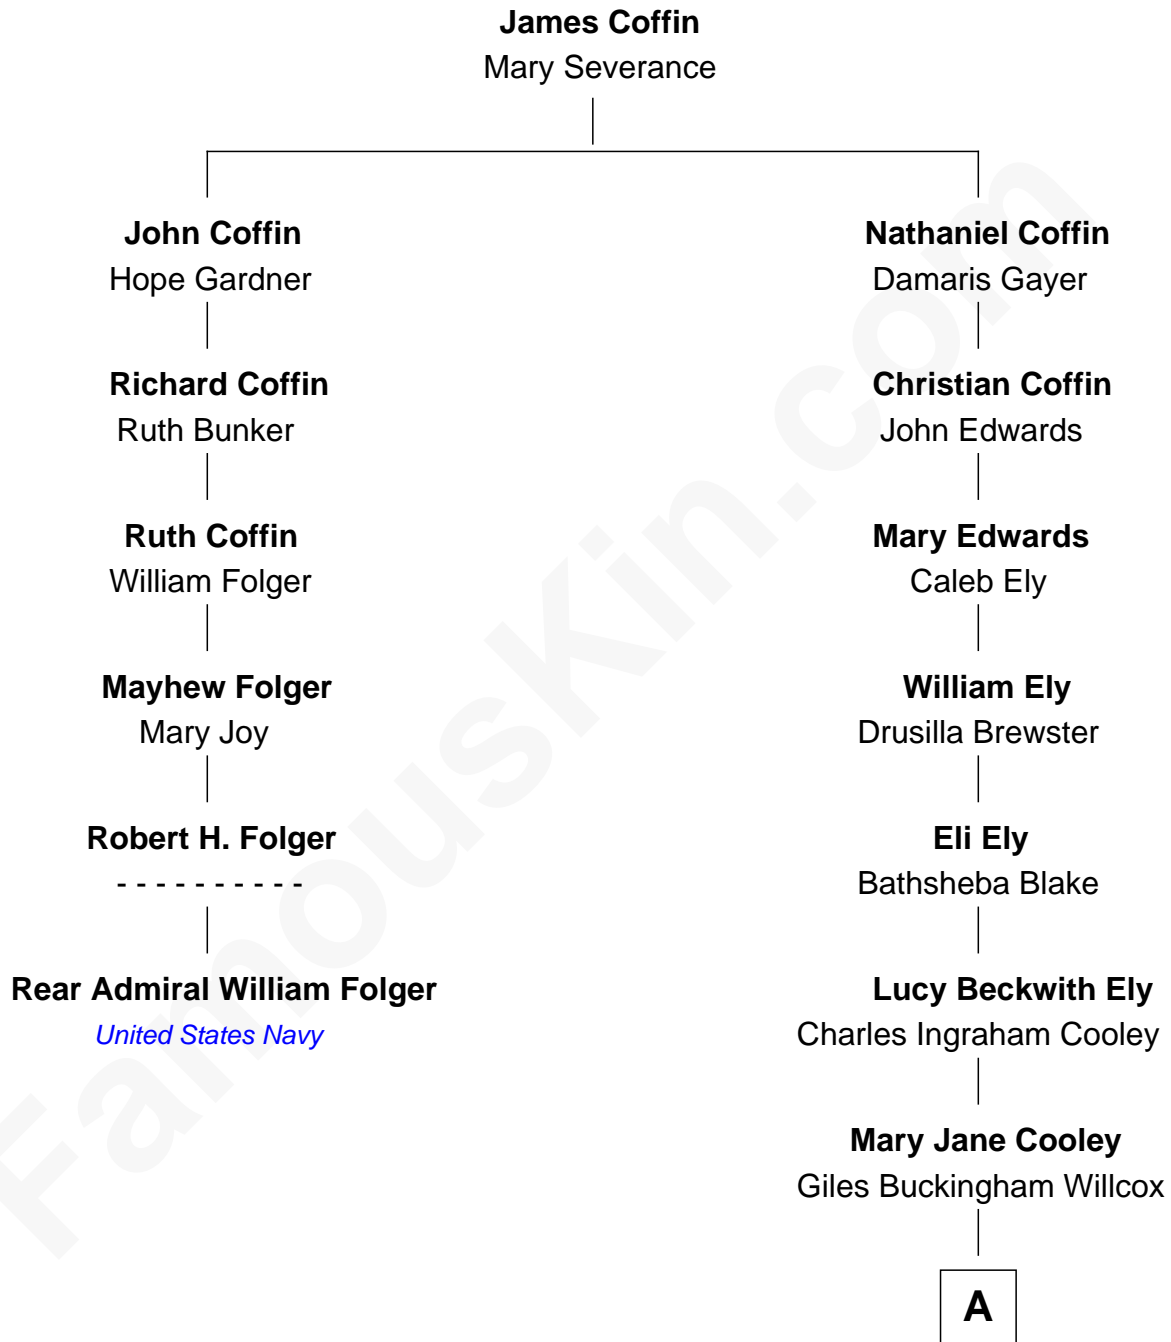

FamousKin.com
Relationship Chart of
Rear Admiral William Folger
United States Navy

5th cousin 5 times removed of

Andrew Shue
TV Actor

A

Harriet Grace Brewster Willcox

Alexander Hunter Gunn

Mary Brewster Gunn

Adoniram Judson Wells

Anne Brewster Wells

James William Shue

Andrew Shue

TV Actor