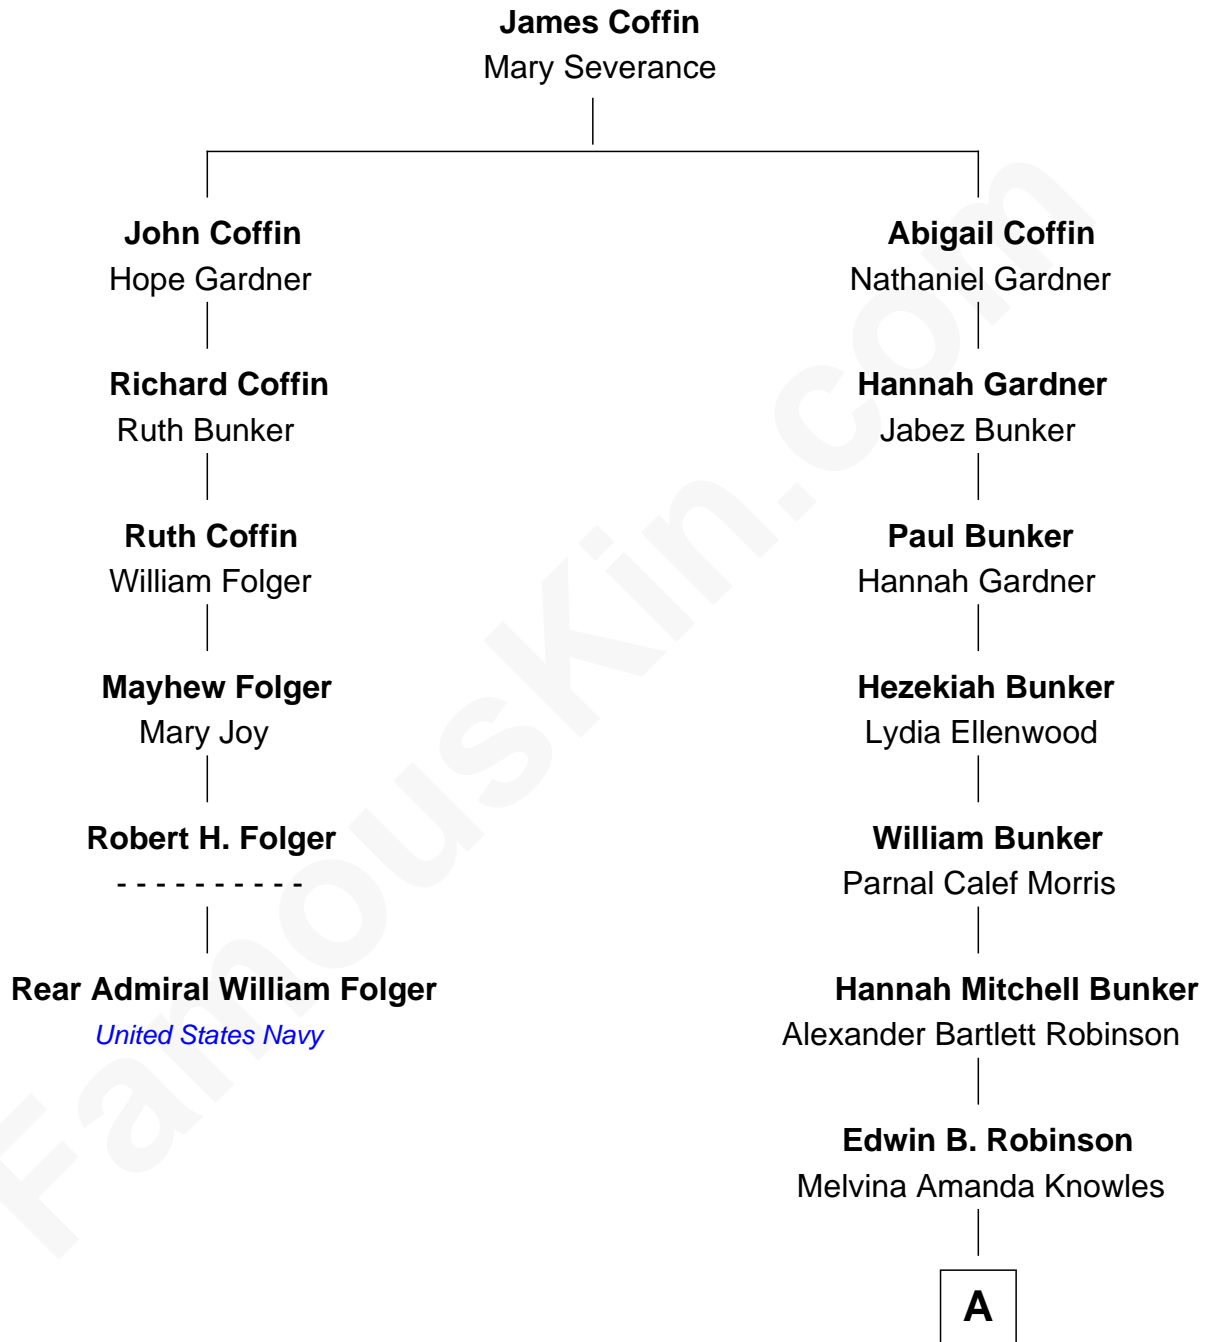

FamousKin.com
Relationship Chart of
Rear Admiral William Folger
United States Navy

5th cousin 4 times removed of
John Lithgow
Stage, TV, and Movie Actor

A

|
Ina Berenice Robinson
Arthur Washington Lithgow

|
Arthur Washington Lithgow
Sarah Jane Price

|
John Lithgow
Stage, TV, and Movie Actor

FamousKin.com