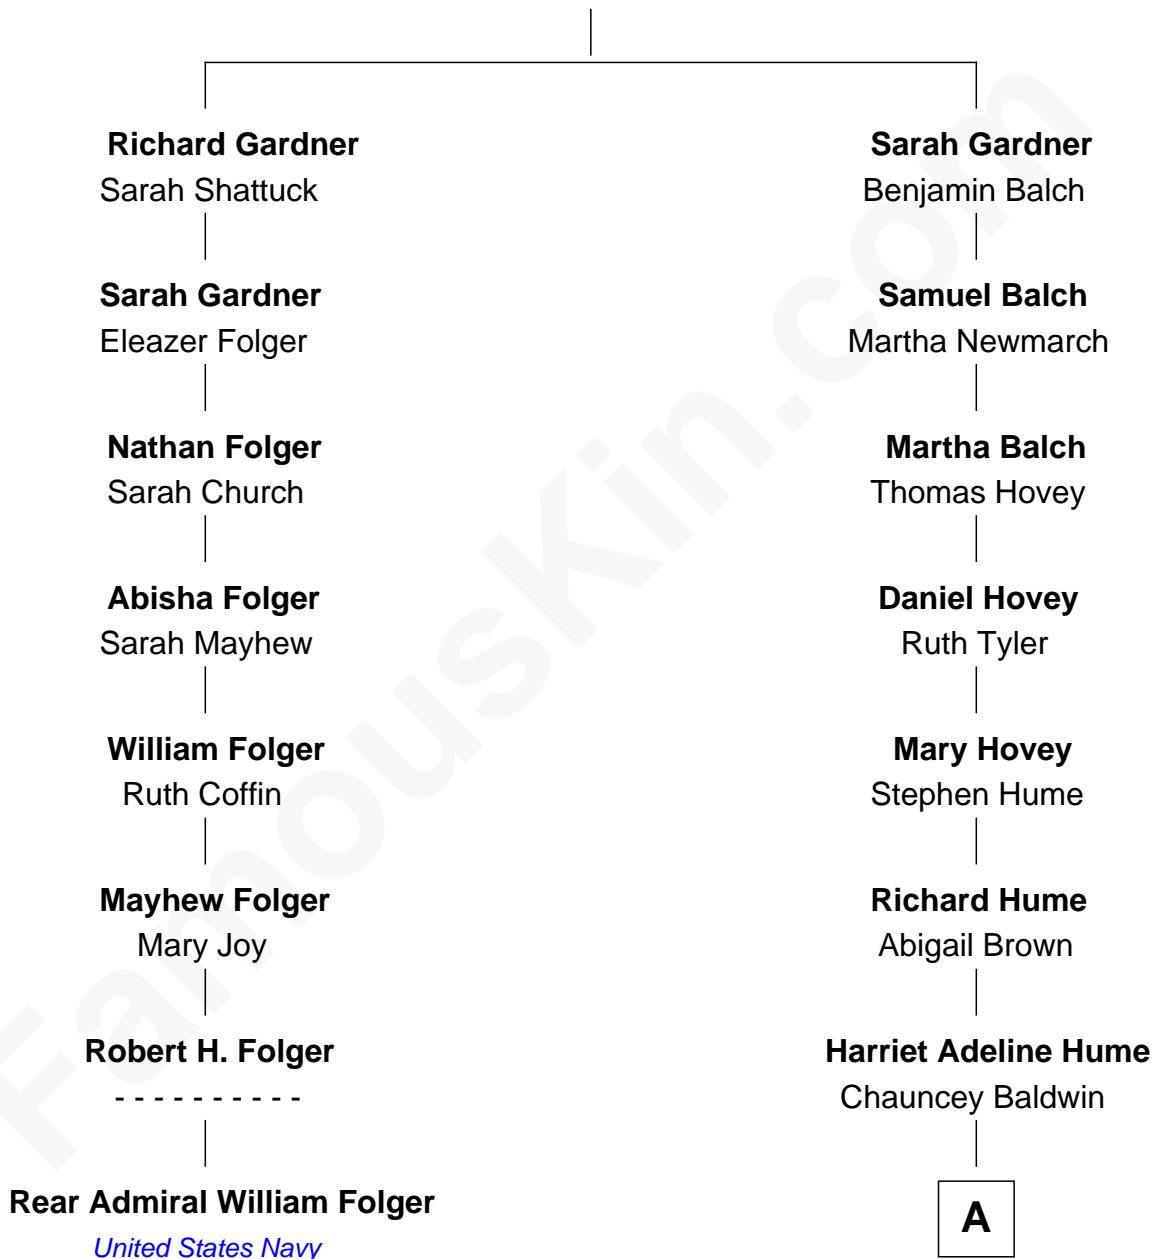

FamousKin.com
Relationship Chart of
Rear Admiral William Folger
United States Navy

7th cousin 4 times removed of

Jordana Brewster
TV and Movie Actress

Thomas Gardner

A

Celina Sophia Baldwin
Charles Kingman Brewster

Kingman Brewster
Florence Foster Besse

Kingman Brewster
Mary Louise Phillips

Alden Brewster
Maria João Leão de Sousa

Jordana Brewster
TV and Movie Actress