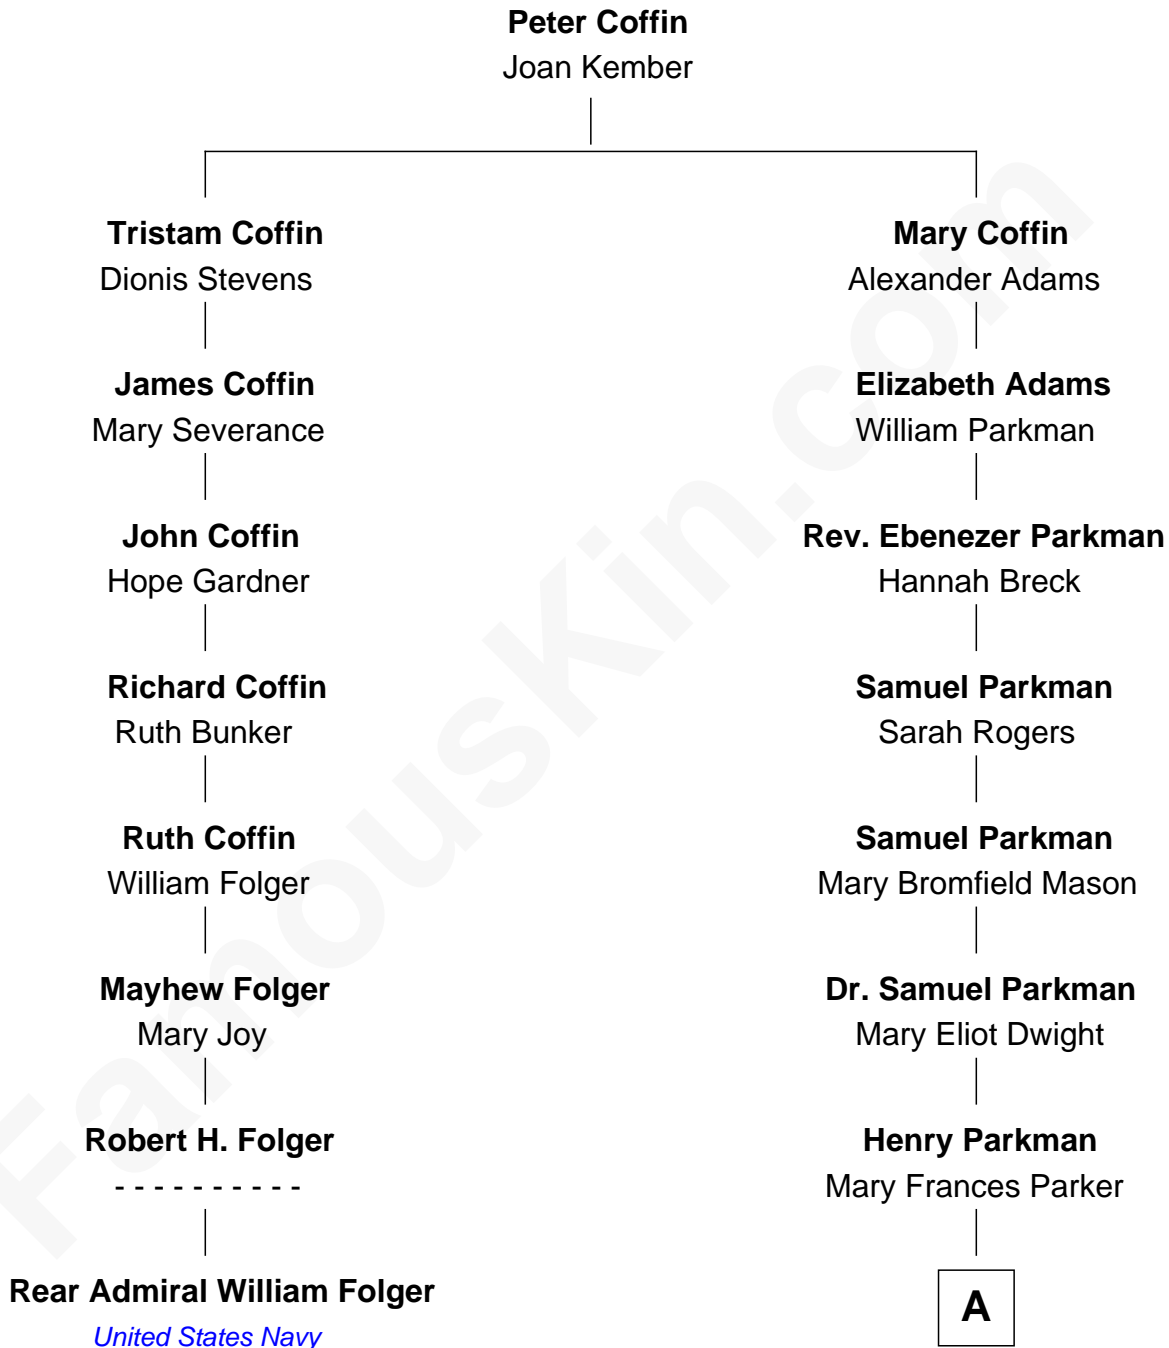

**FamousKin.com**  
**Relationship Chart of**  
**Rear Admiral William Folger**  
*United States Navy*

7th cousin 1 time removed of

**Endicott Peabody**  
*62nd Governor of Massachusetts*

A

Mary Elizabeth Parkman  
Rt. Rev. Malcolm Endicott Peabody

Endicott Peabody  
*62nd Governor of Massachusetts*

FamousKin.com