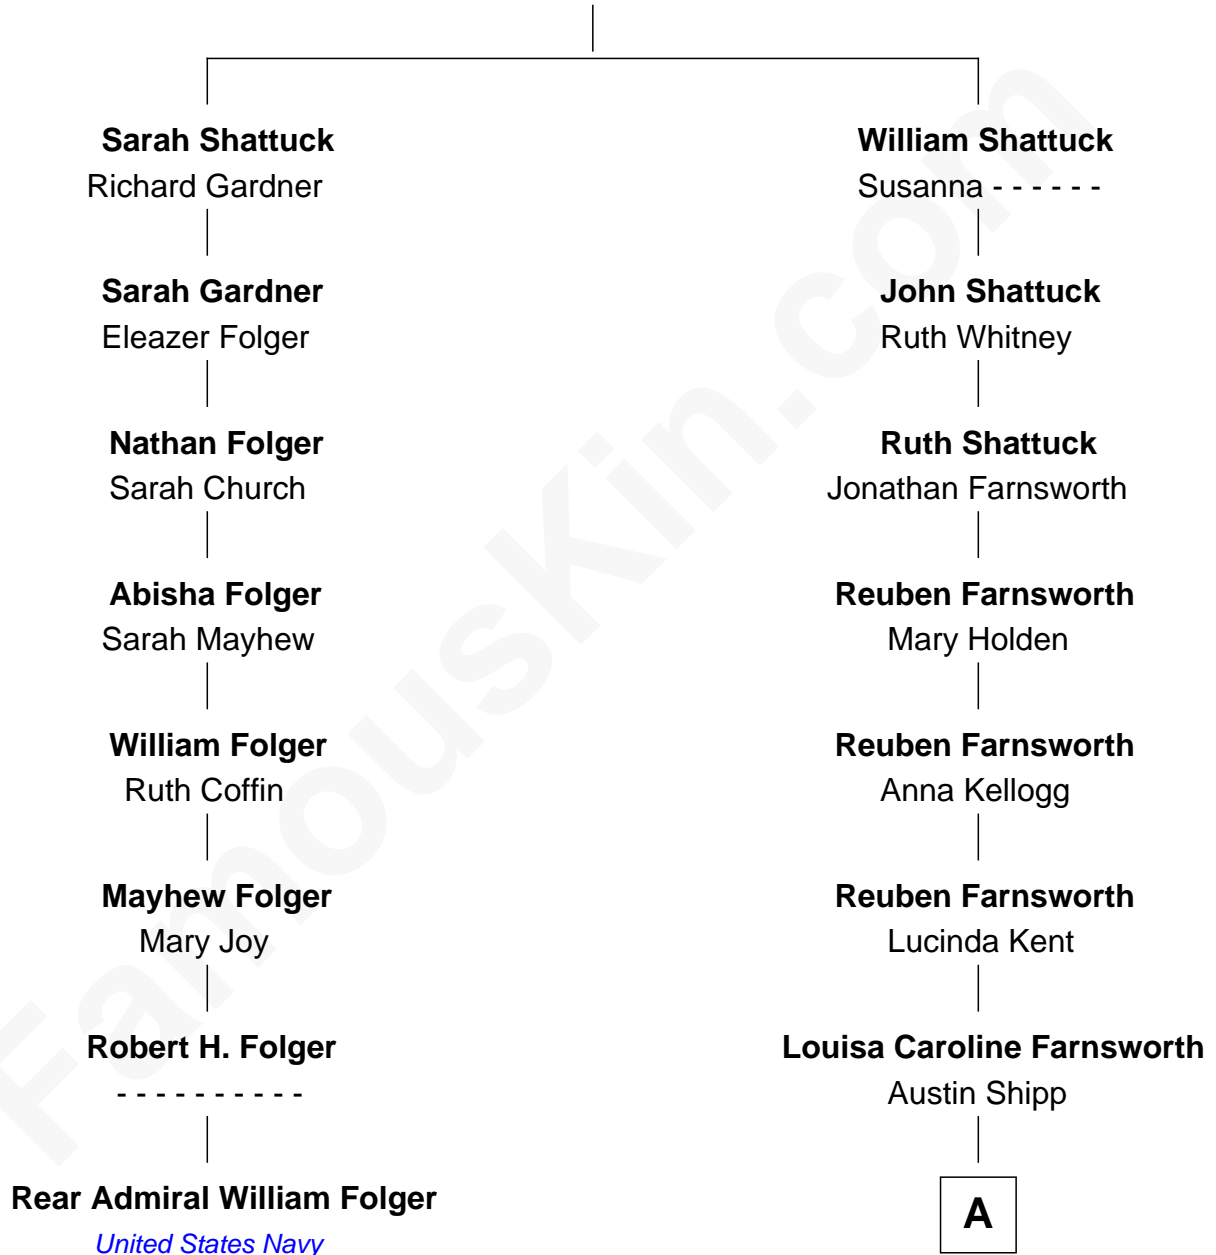

FamousKin.com
Relationship Chart of
Rear Admiral William Folger
United States Navy

7th cousin 4 times removed of

Amy Adams
Movie Actress

Damaris - - - - -
 - - - - - Shattuck

A

Dr. Milford Bard Shipp

Ellis Reynolds

Olea Shipp

John Hyrum Hill

Olea Lorraine Hill

Frank Ralph Adams

Richard Kent Adams

Kathryn Hicken

Amy Adams

Movie Actress