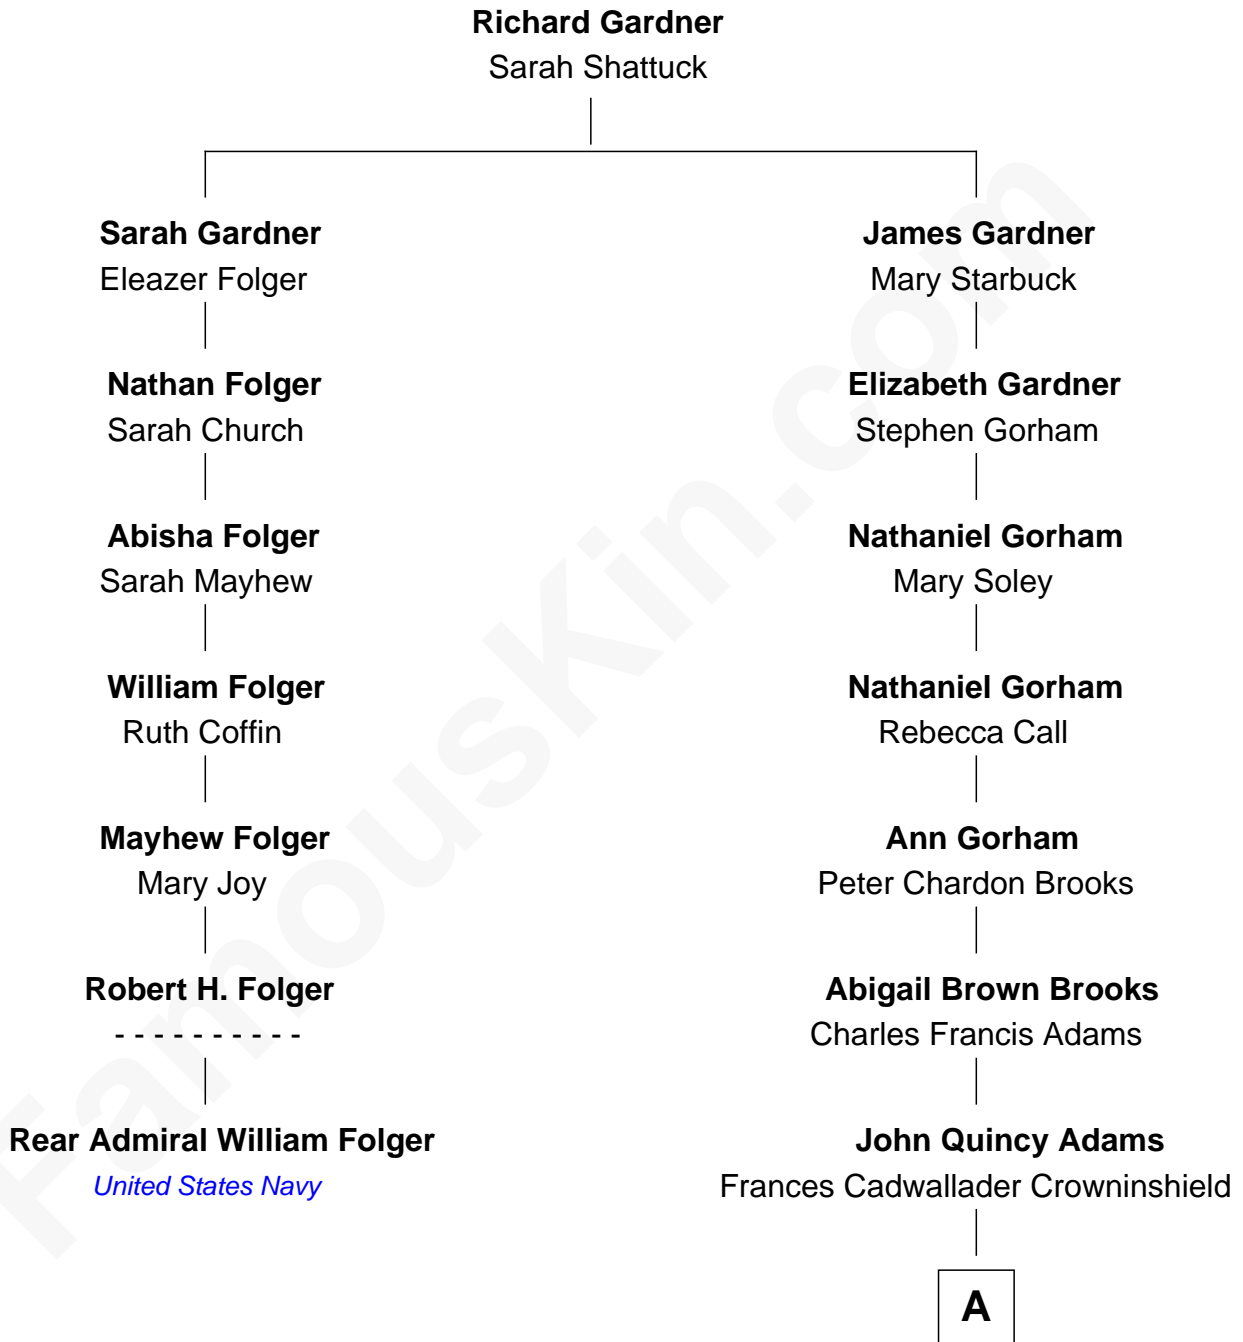

**FamousKin.com**  
**Relationship Chart of**  
**Rear Admiral William Folger**  
*United States Navy*

6th cousin 3 times removed of

**John Adams Morgan**  
*1952 Olympic Sailing Gold Medalist*

A

Charles Francis Adams

Frances Lovering

Catherine Frances Lovering Adams

Henry Sturgis Morgan

John Adams Morgan

*Olympic Gold Medalist*

FamousKin.com