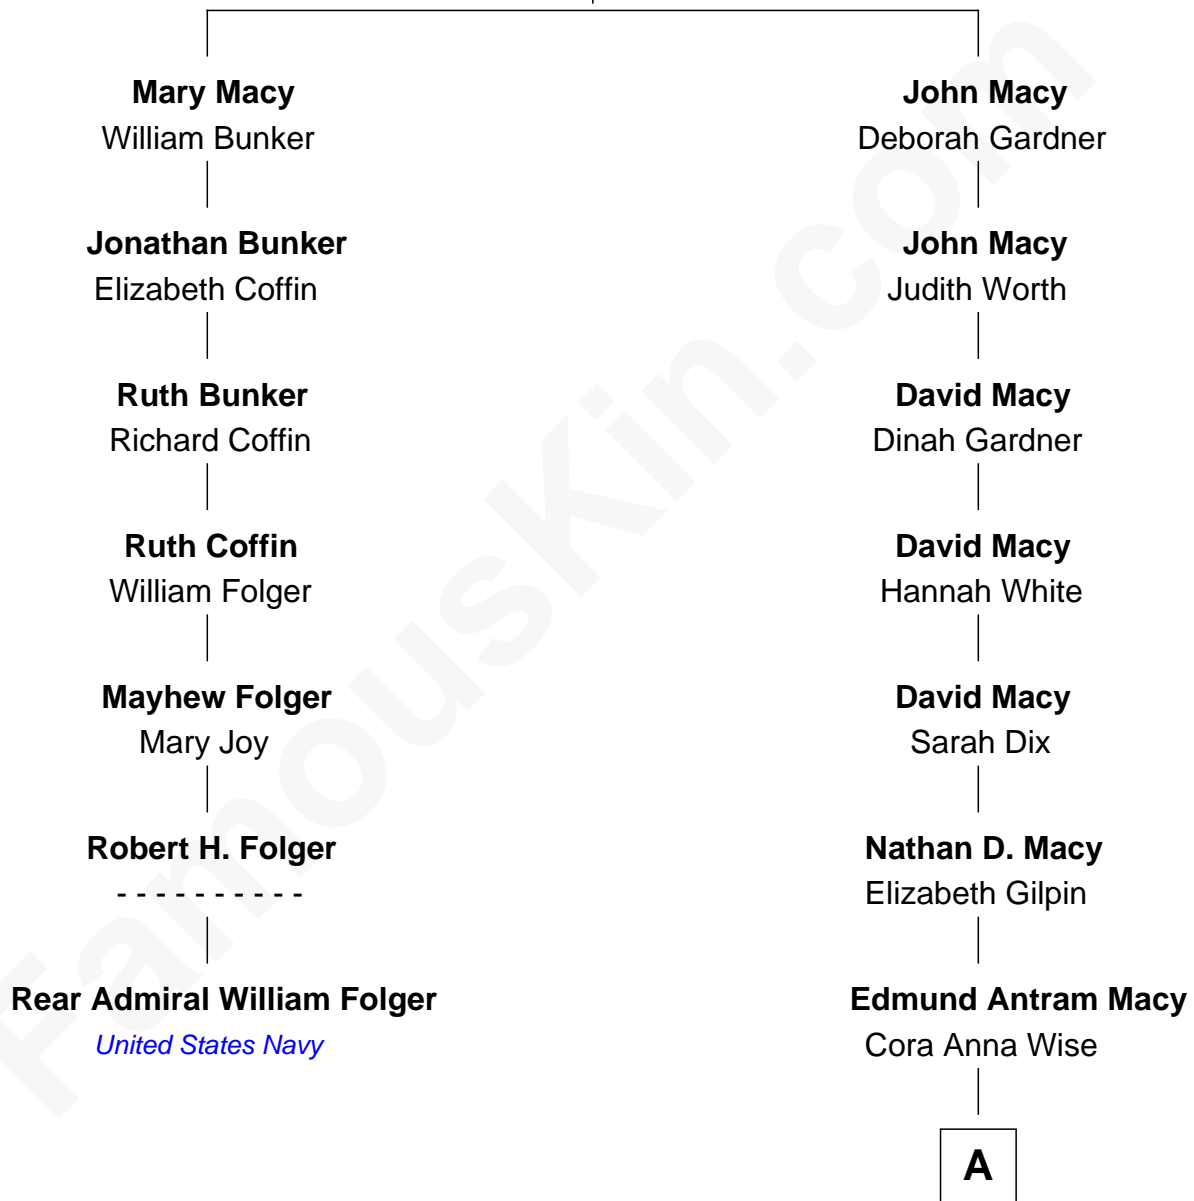

FamousKin.com
Relationship Chart of
Rear Admiral William Folger
United States Navy

6th cousin 4 times removed of

Ethan Hawke

Actor, Director, Screenwriter, Novelist

Thomas Macy
 Sarah Hopcot

A

Winifred E. Macy
Herbert Clark Hartsock

Betty Virginia Hartsock
Frank Taylor Hawke

James Steven Hawke
Leslie Carole Green

Ethan Hawke
Movie Actor