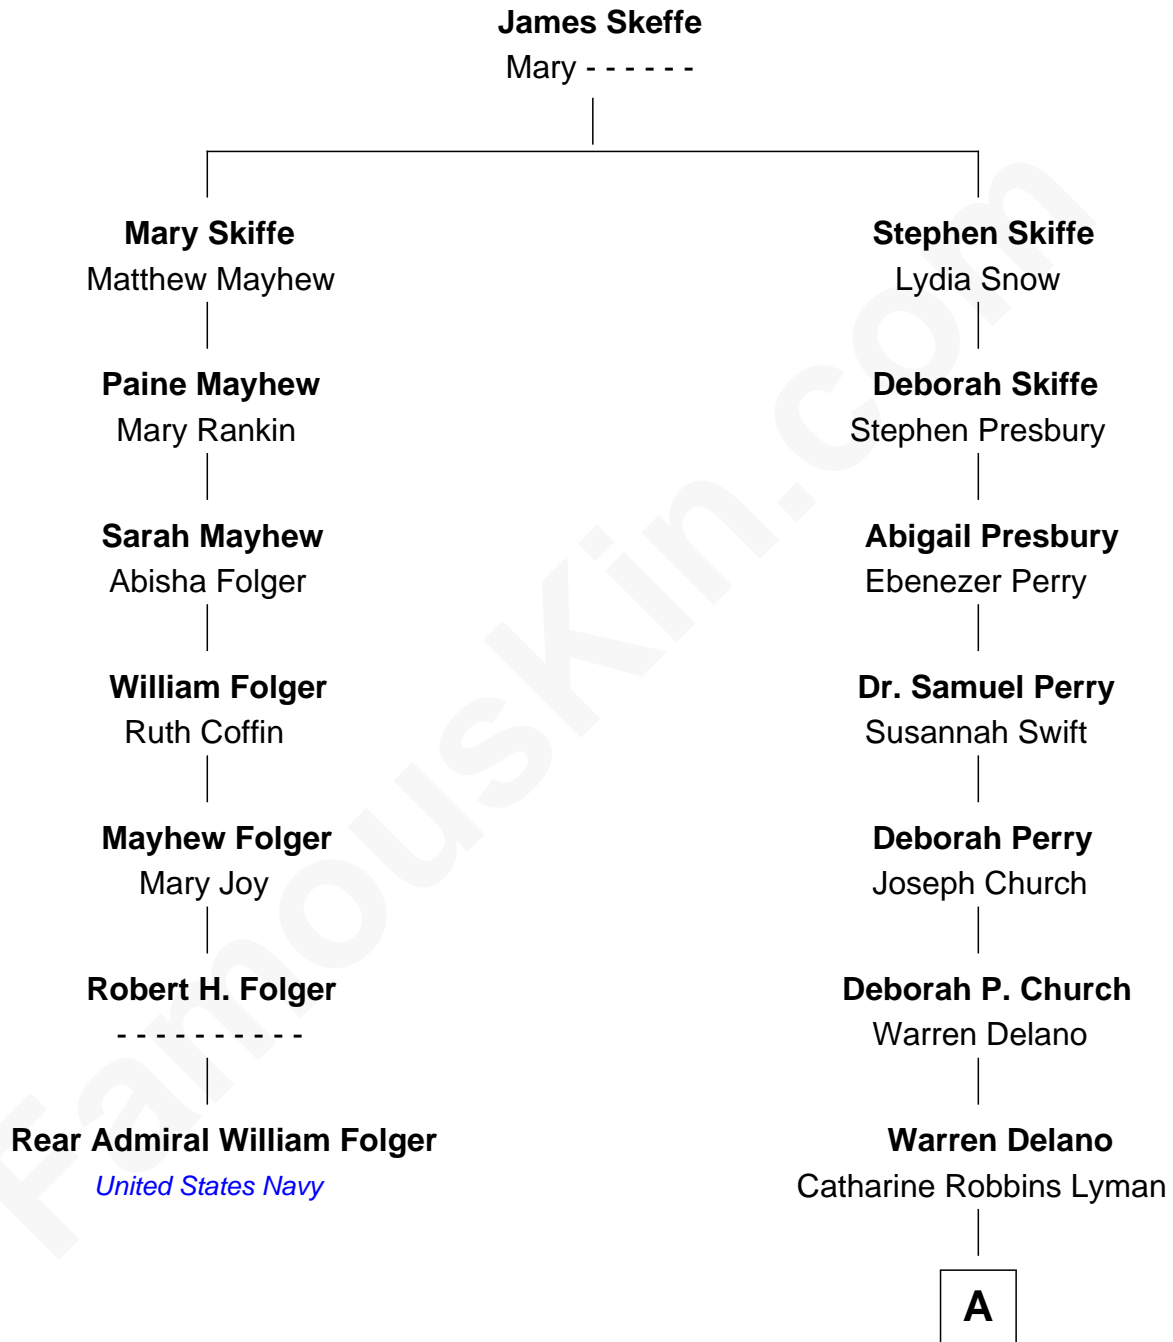

FamousKin.com
Relationship Chart of
Rear Admiral William Folger
United States Navy

6th cousin 2 times removed of
Franklin D. Roosevelt
32nd U.S. President

A

|
Sara Delano
James Roosevelt

|
Franklin D. Roosevelt
32nd U.S. President

FamousKin.com