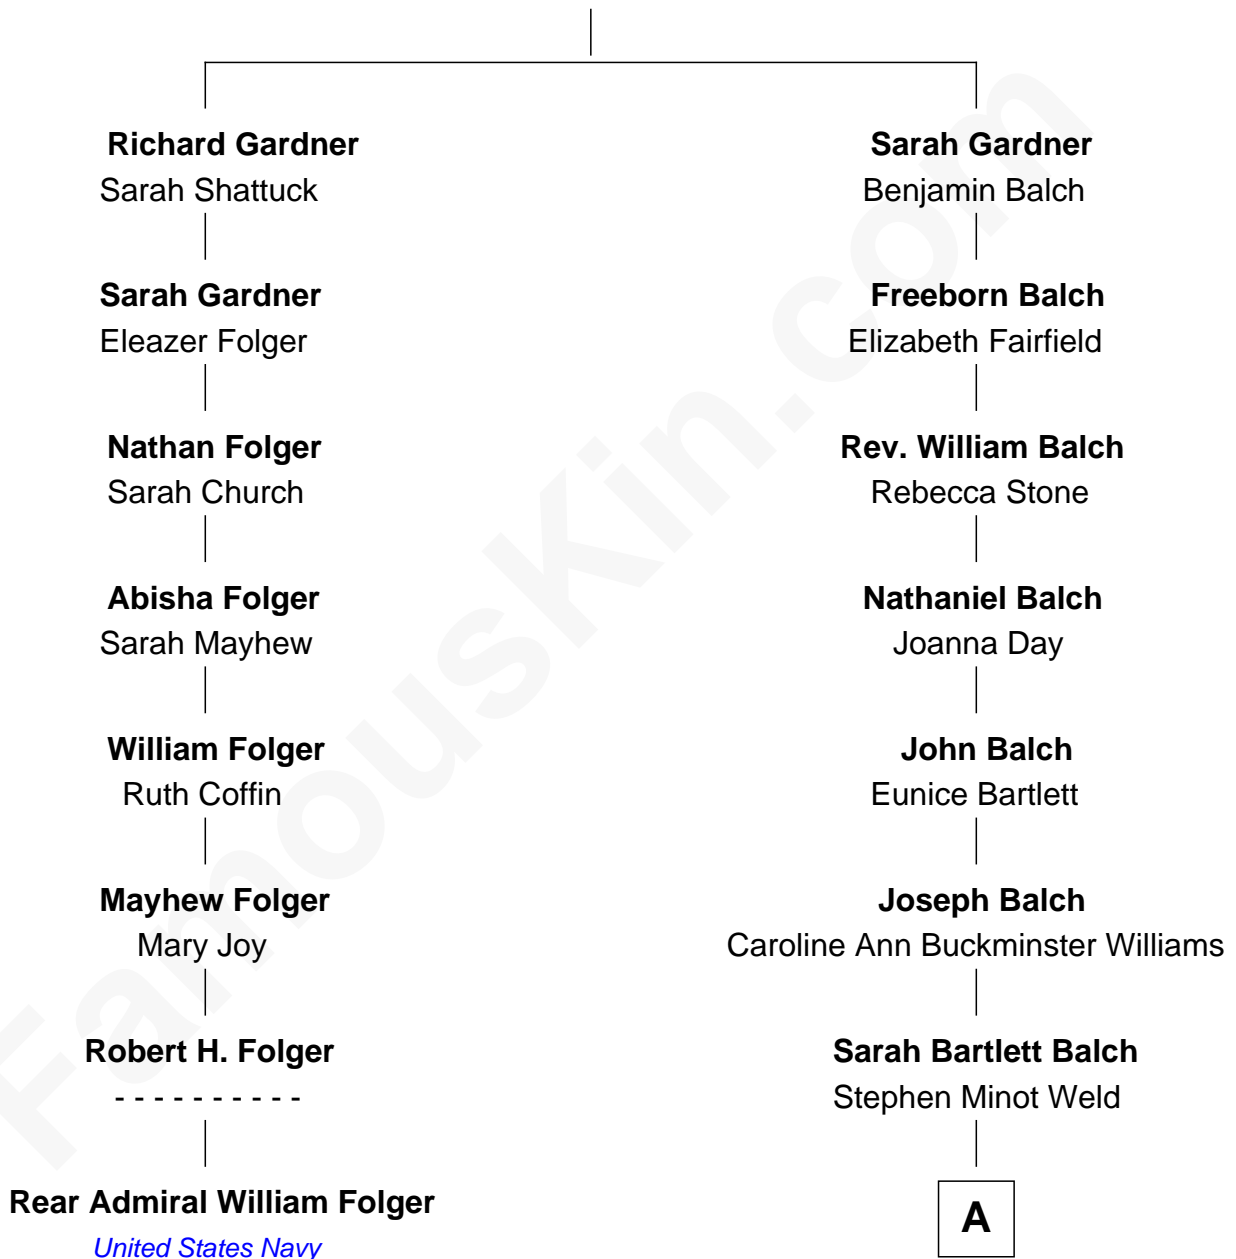

FamousKin.com
Relationship Chart of
Rear Admiral William Folger
United States Navy

7th cousin 3 times removed of

Tuesday Weld
TV and Movie Actress

Thomas Gardner

A

Stephen Minot Weld

Eloise Rodman

Edward Motley Weld

Sarah Lothrop King

Lothrop Motley Weld

Yosene Balfour Ker

Tuesday Weld

TV and Movie Actress

FamousKin.com