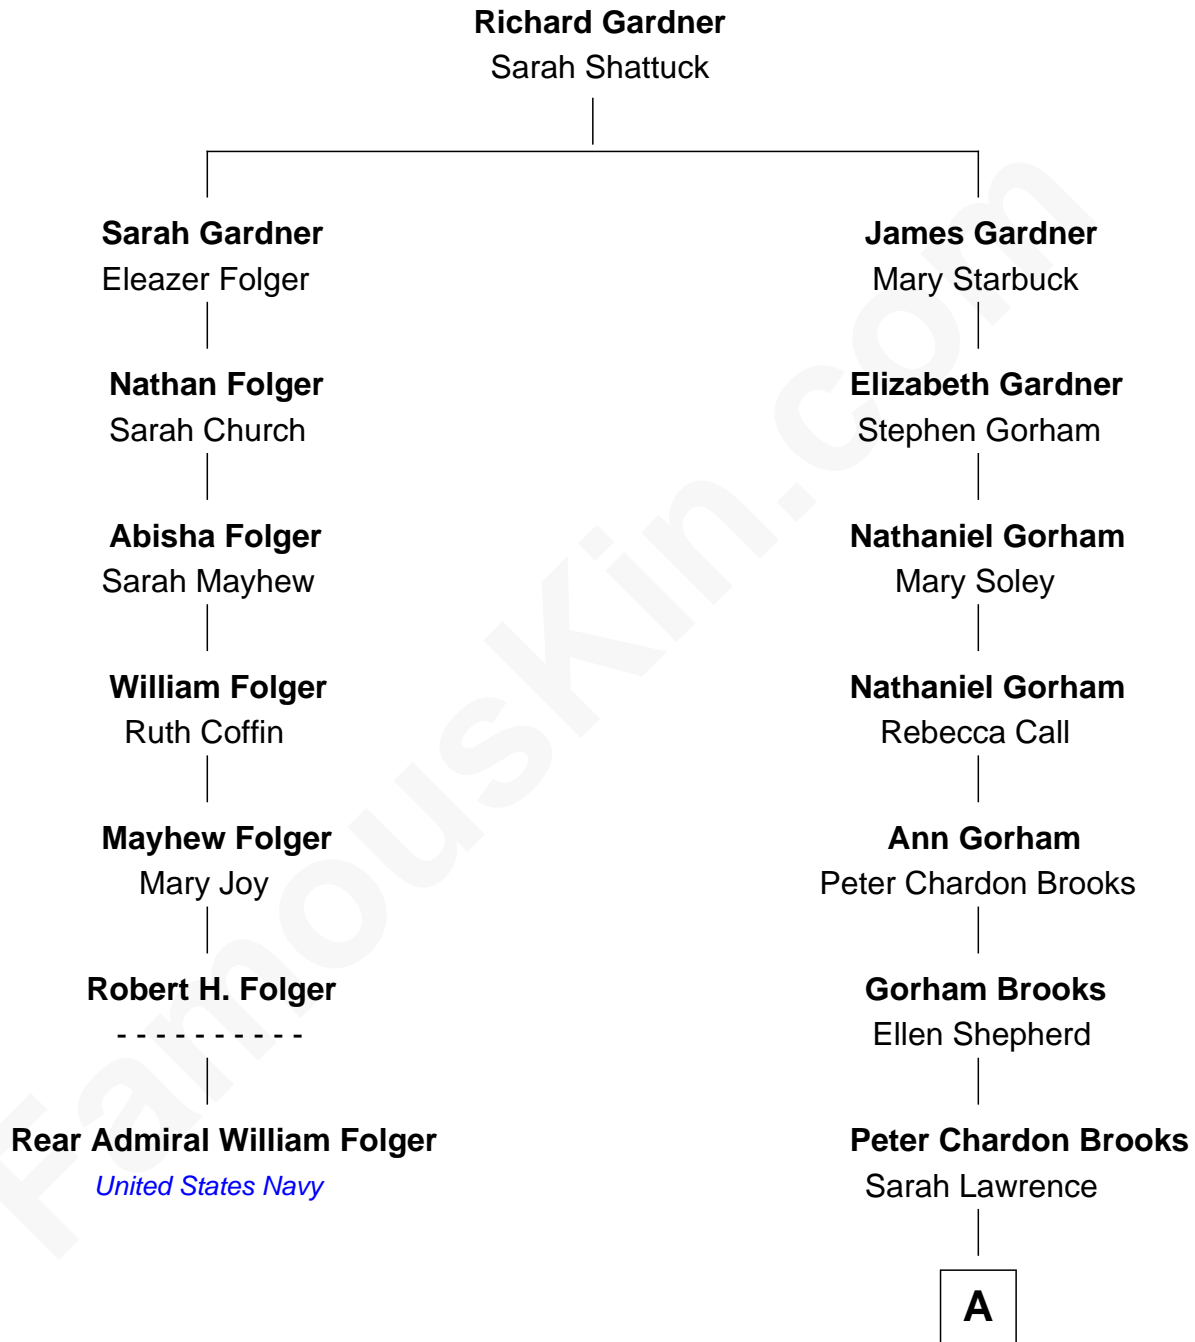

**FamousKin.com**  
**Relationship Chart of**  
**Rear Admiral William Folger**  
*United States Navy*

**6th cousin 2 times removed of**  
**Leverett Saltonstall**  
*55th Governor of Massachusetts*

**A**

|

**Eleanor Brooks**

Richard Middlecott Saltonstall

|

**Leverett Saltonstall**

*55th Governor of Massachusetts*

FamousKin.com