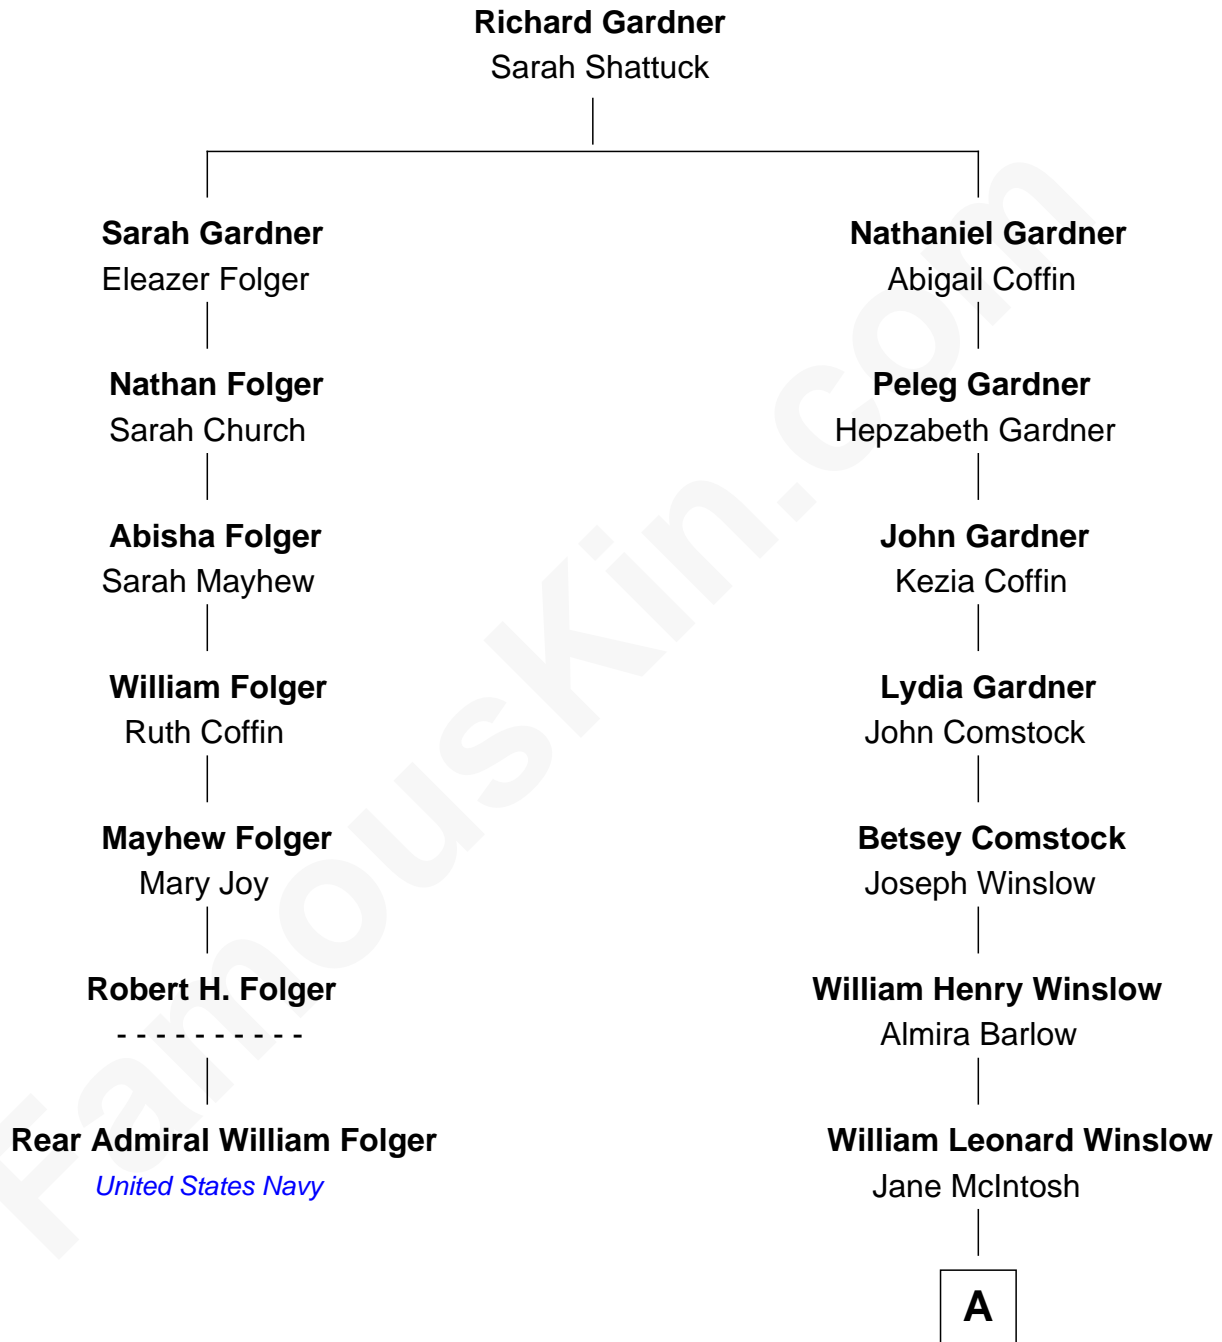

**FamousKin.com**  
**Relationship Chart of**  
**Rear Admiral William Folger**  
*United States Navy*

6th cousin 3 times removed of

**Kristine Rolofson**  
*Harlequin Novelist*

**A**

—  
**Lloyd Robert Winslow**  
Dorothy Grace Dandeno

—  
**Donald Lloyd Winslow**  
Ottis Mary Scheuermann

—  
**Kristine Rolofson**  
*Harlequin Novelist*

FamousKin.com