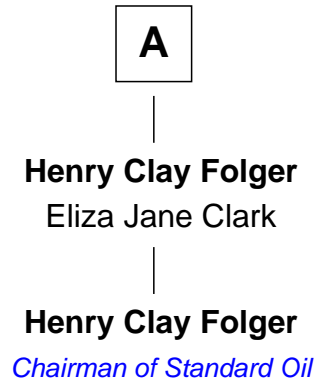

# FamousKin.com Relationship Chart of

**John Severance**

*(unk - 1682) Great Migration Immigrant 1682*

**7th Great-grandfather of**

**Henry Clay Folger**

*Founder of Folger Shakespeare Library and Chairman of Standard Oil*

**John Severance**

Abigail Kimball

**Mary Severance**

James Coffin

**James Coffin**

Ruth Gardner

**George Coffin**

Ruth Swain

**Abigail Coffin**

Daniel Smith

**George Smith**

Mary Cottle

**Elizabeth Smith**

Thomas Hiller

**Nancy F. Hiller**

Samuel Brown Folger

**A**

FamousKin.com