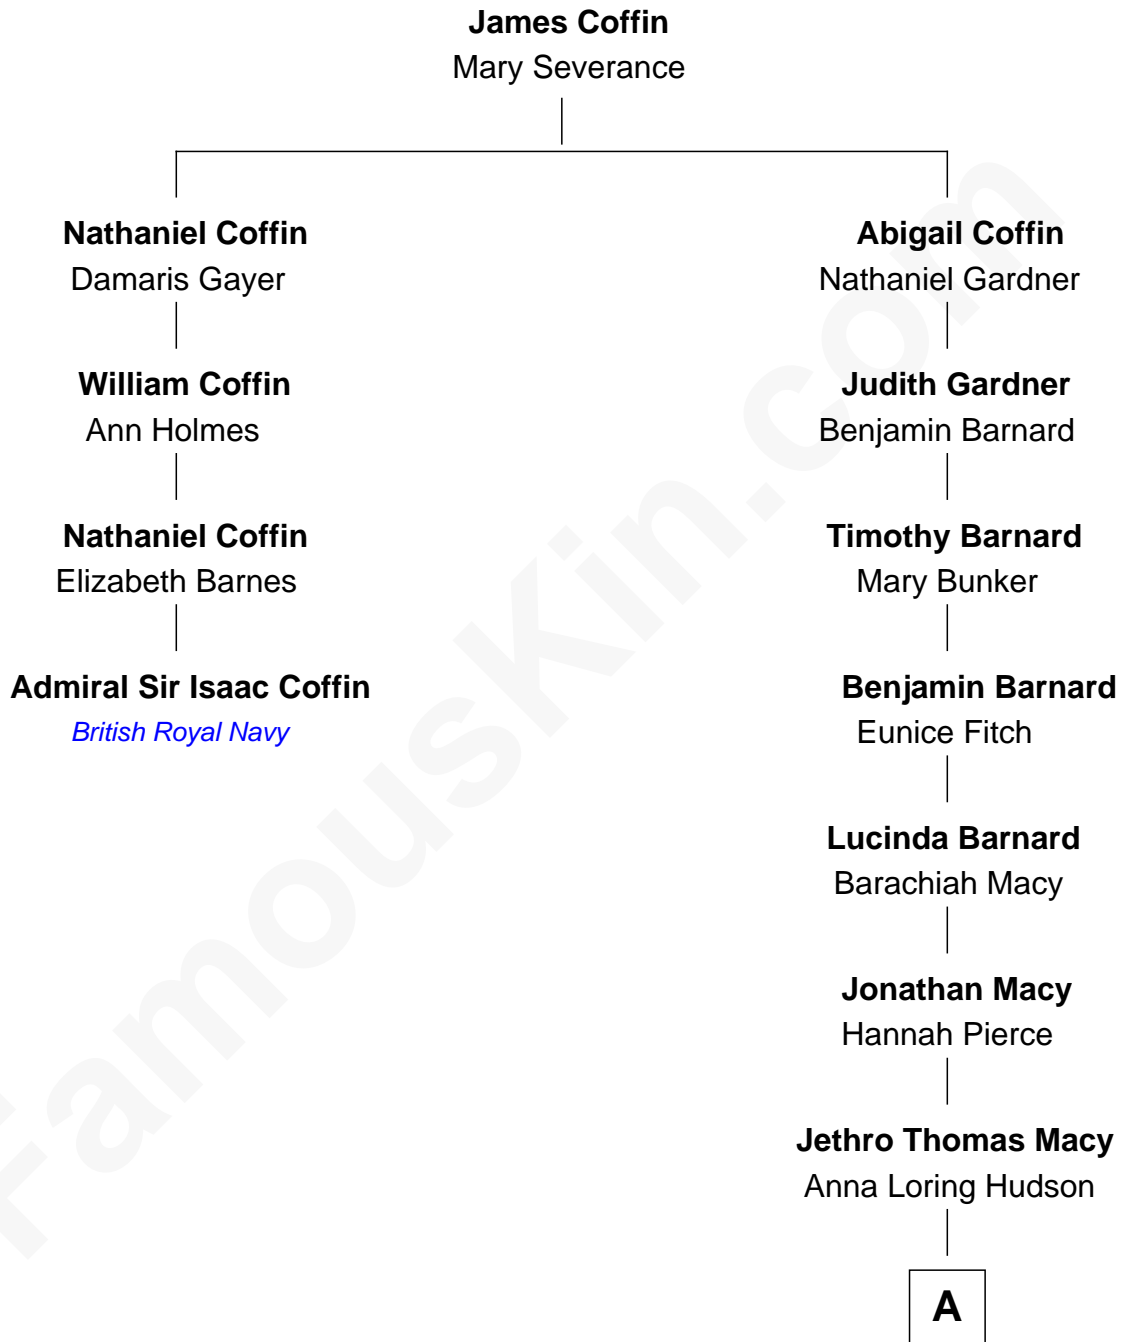

FamousKin.com
Relationship Chart of
Admiral Sir Isaac Coffin
British Royal Navy

3rd cousin 8 times removed of
Matt Bomer
TV and Movie Actor

A

Edward Burton Macy

Bessie Lou Hocker

Ishmael Wilford Macy

Fanny Elizabeth Heller

Martha Alice Macy

Victor Bruce Staton

Elizabeth Macy Staton

John O'Neill Bomer

Matt Bomer

TV and Movie Actor