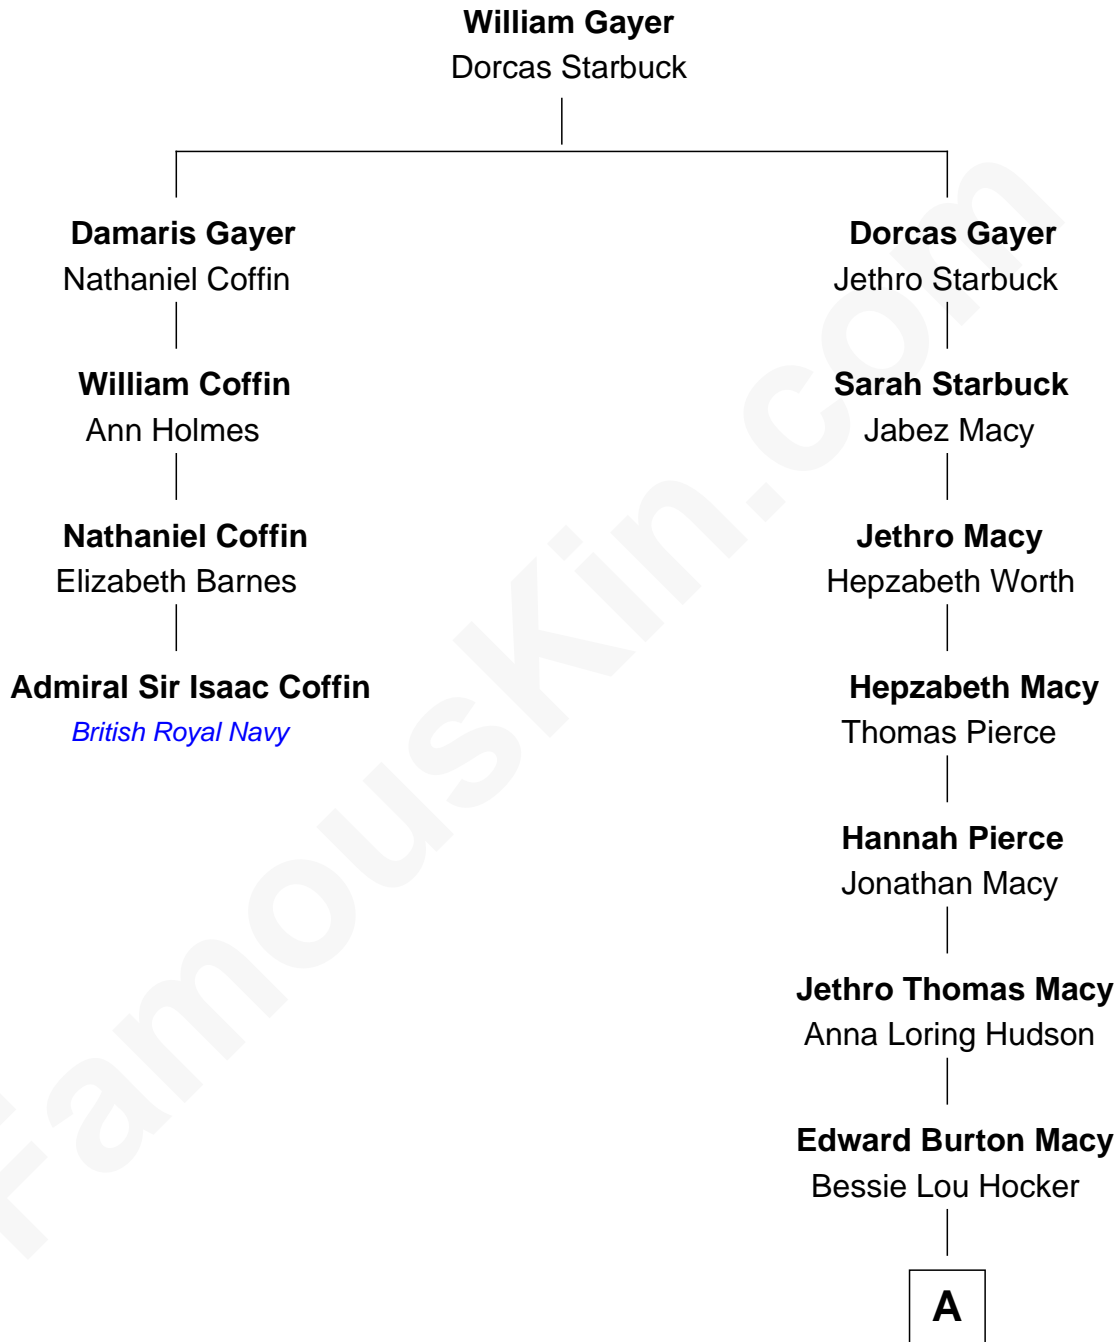

**FamousKin.com**  
**Relationship Chart of**  
**Admiral Sir Isaac Coffin**  
*British Royal Navy*

3rd cousin 7 times removed of

**Matt Bomer**  
*TV and Movie Actor*

**A**

**Ishmael Wilford Macy**  
Fanny Elizabeth Heller

**Martha Alice Macy**  
Victor Bruce Staton

**Elizabeth Macy Staton**  
John O'Neill Bomer

**Matt Bomer**  
*TV and Movie Actor*