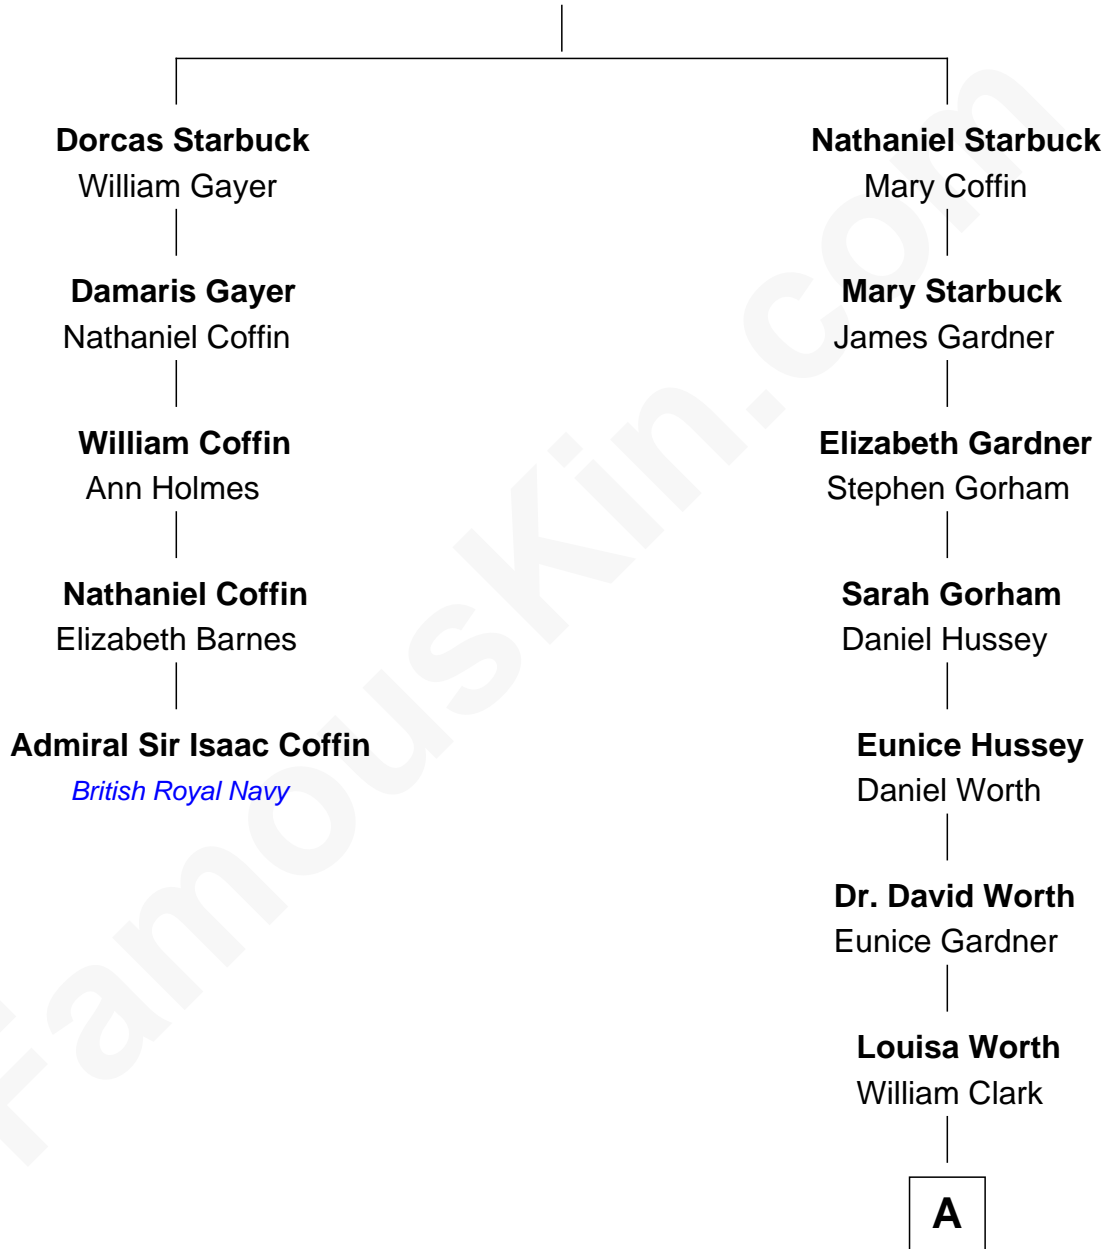

**FamousKin.com**  
**Relationship Chart of**  
**Admiral Sir Isaac Coffin**  
*British Royal Navy*

**4th cousin 4 times removed of**  
**Chase A. Clark**  
*18th Governor of Idaho*

**Edward Starbuck**  
 Katharine - - - - -

**A**

|  
**Joseph Addison Clark**

Eunice Hadley

|  
**Chase A. Clark**

*18th Governor of Idaho*

FamousKin.com