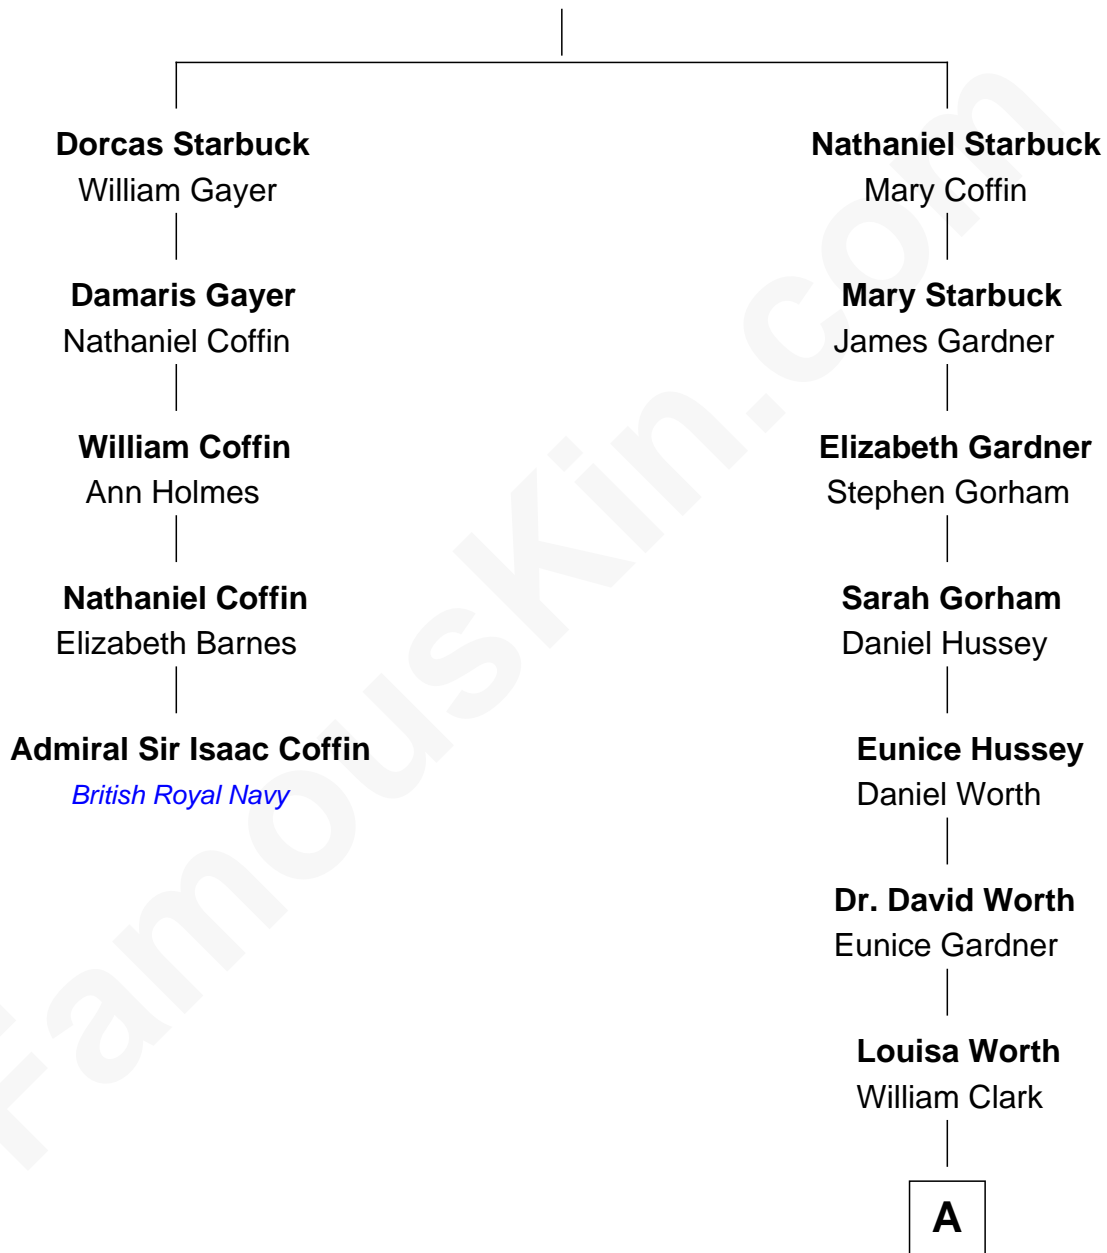

FamousKin.com
Relationship Chart of
Admiral Sir Isaac Coffin
British Royal Navy

4th cousin 4 times removed of
Barzilla W. Clark
16th Governor of Idaho

Edward Starbuck
 Katharine - - - - -

A

Joseph Addison Clark

Eunice Hadley

Barzilla W. Clark

16th Governor of Idaho

FamousKin.com