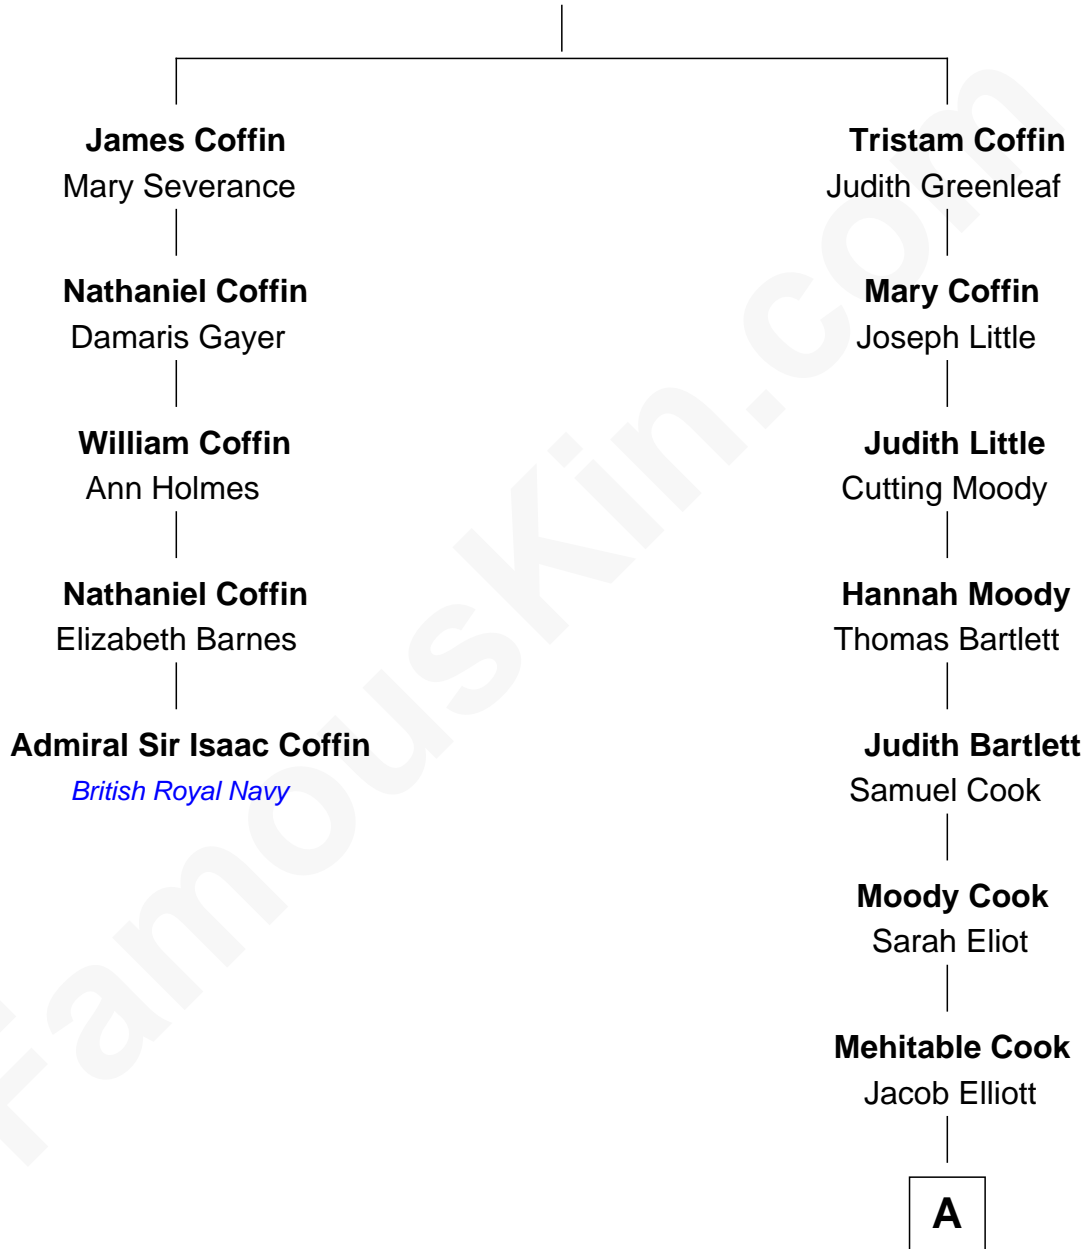

FamousKin.com
Relationship Chart of
Admiral Sir Isaac Coffin
British Royal Navy

4th cousin 7 times removed of

Raquel Welch
Movie Actress

Tristram Coffin
 Dionis Stevens

A

Mary Lydia Elliott

Emery Stanford

Sarah Mehitable Stanford

Justin Smith Hall

Emery Stanford Hall

Clara Louise Adams

Josephine Sarah Hall

Armando Carlos Tejada

Raquel Welch

aka Raquel Welch