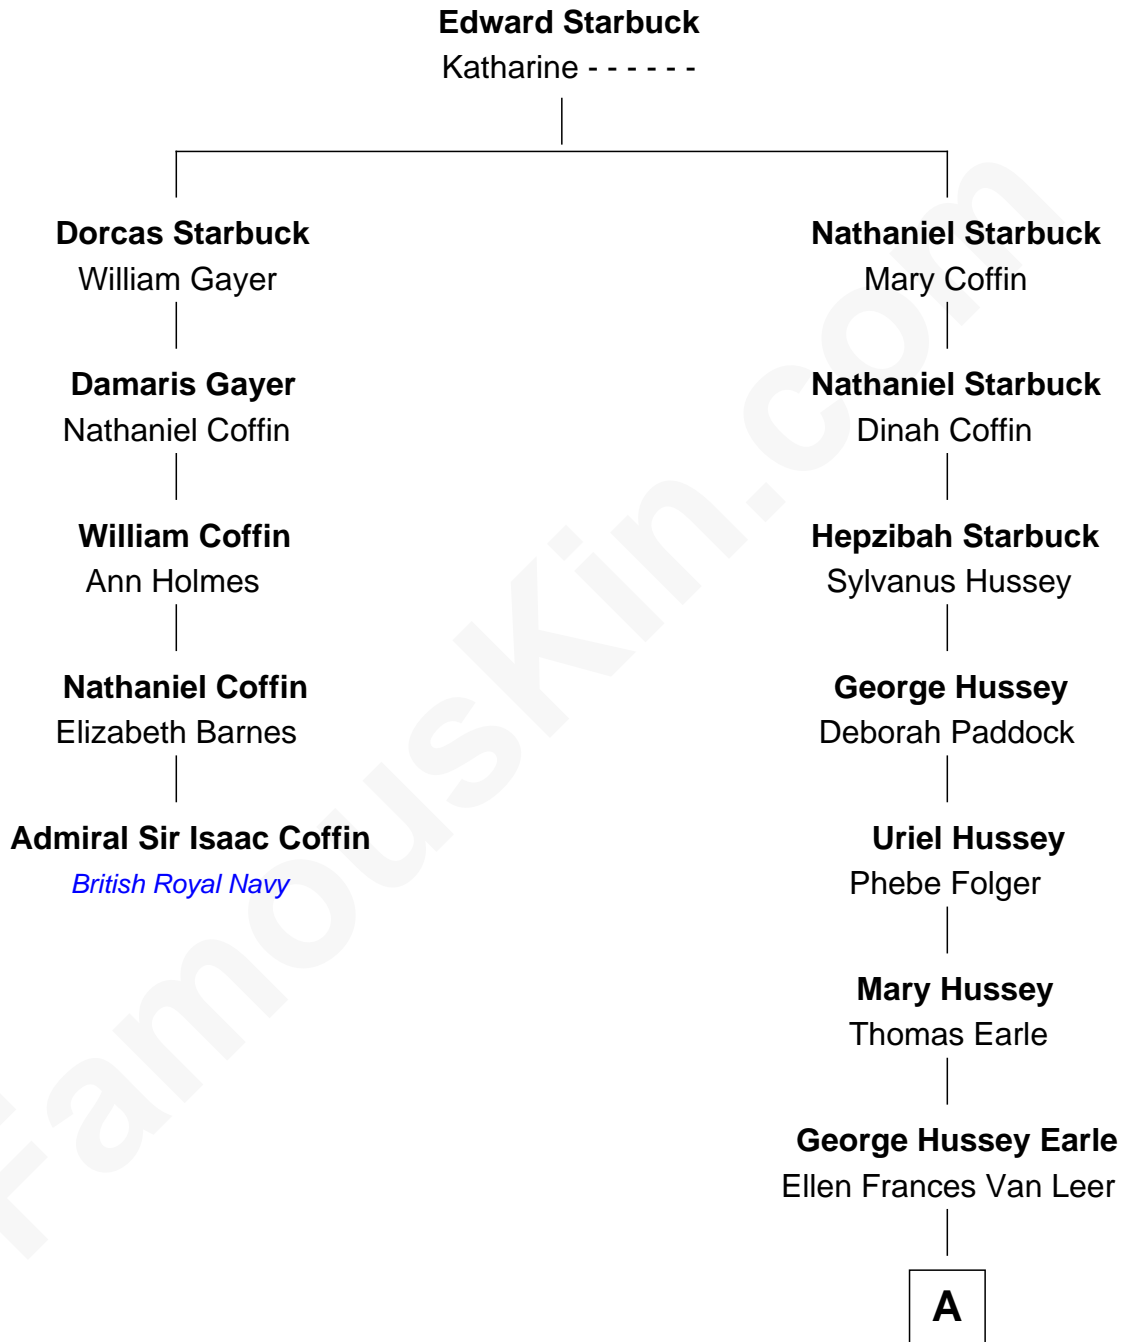

FamousKin.com
Relationship Chart of
Admiral Sir Isaac Coffin
British Royal Navy

4th cousin 4 times removed of
George Howard Earle
30th Governor of Pennsylvania

A

George Howard Earle
Catharine Hansell French

George Howard Earle
30th Governor of Pennsylvania

FamousKin.com