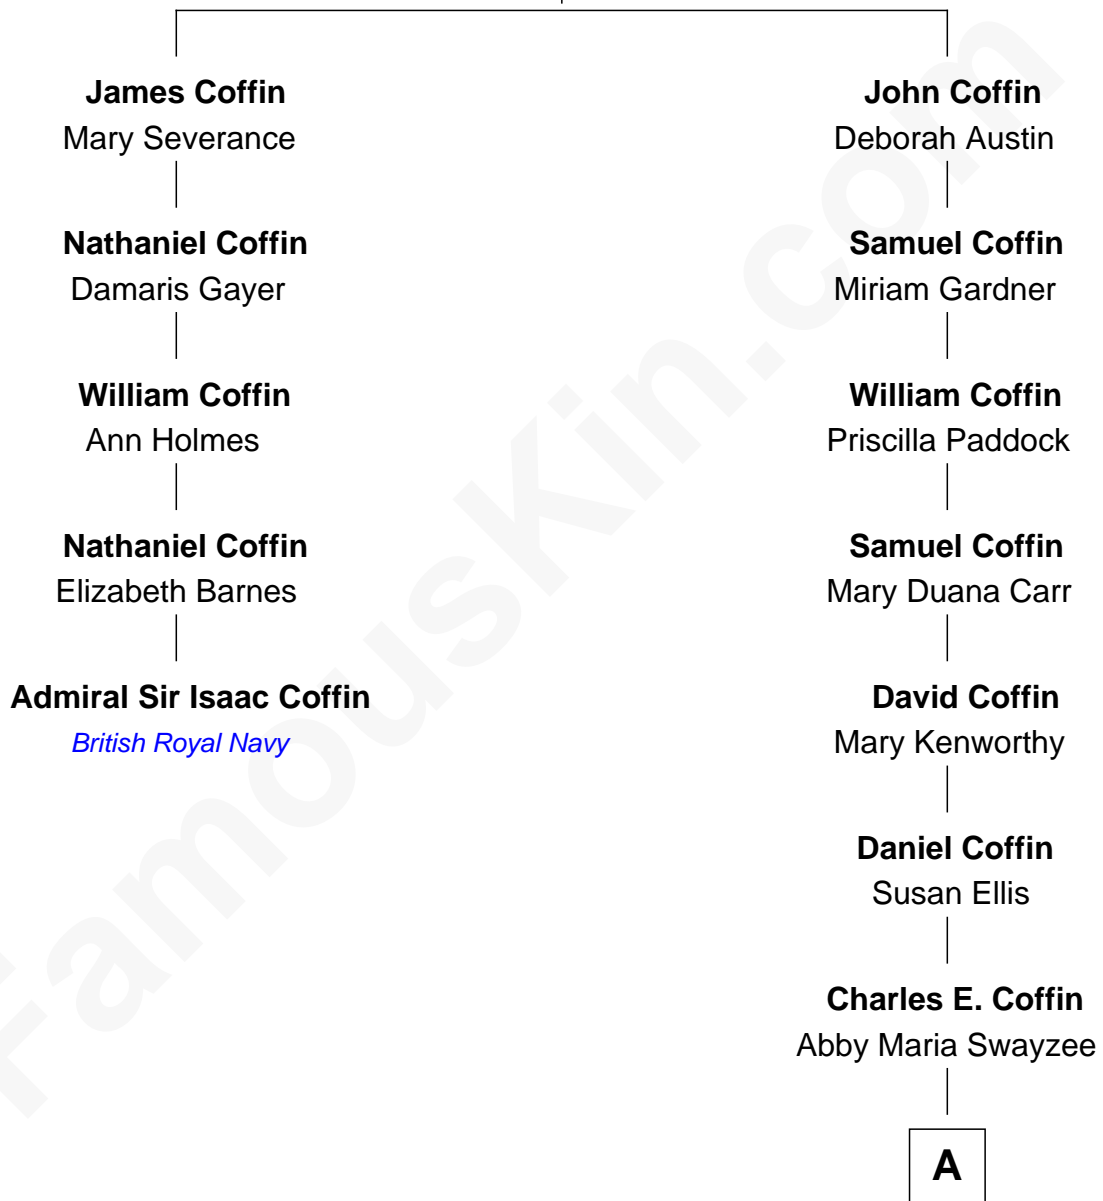

FamousKin.com
Relationship Chart of
Admiral Sir Isaac Coffin
British Royal Navy

4th cousin 6 times removed of

Anne Heche
TV and Movie Actress

Tristram Coffin
 Dionis Stevens

A

|
Marietta Swayzee Coffin

Walter Bradlee Tukey

|
Marietta Susan Tukey

Richard Carleton Prickett

|
Nancy Abigail Prickett

Donald Joe Heche

|
Anne Heche

TV and Movie Actress