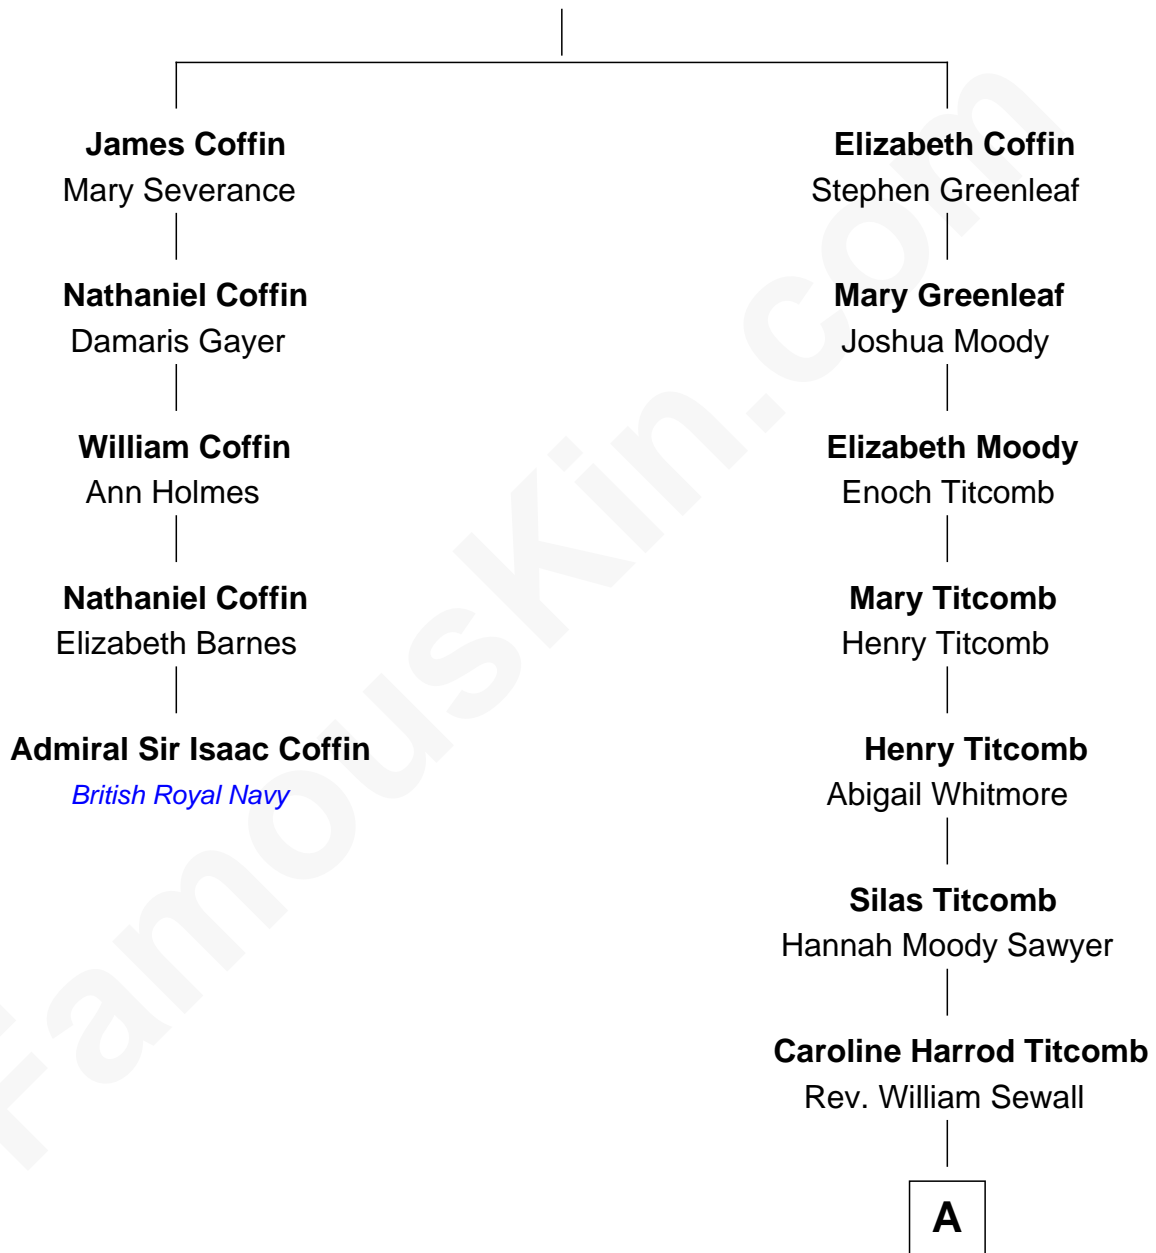

FamousKin.com
Relationship Chart of
Admiral Sir Isaac Coffin
British Royal Navy

4th cousin 7 times removed of

Charlie Day
TV and Movie Actor

Tristram Coffin
 Dionis Stevens

A

Rev. John Ladd Sewall
Katharine Mussey Hartwell

Katharine Mussey Sewall
Roswell Mears Austin

Katharine Hartwell Austin
Dr. Lawton Parker Greenman Peckham

Mary Adelaide Peckham
Thomas Charles Day

Charlie Day
TV and Movie Actor