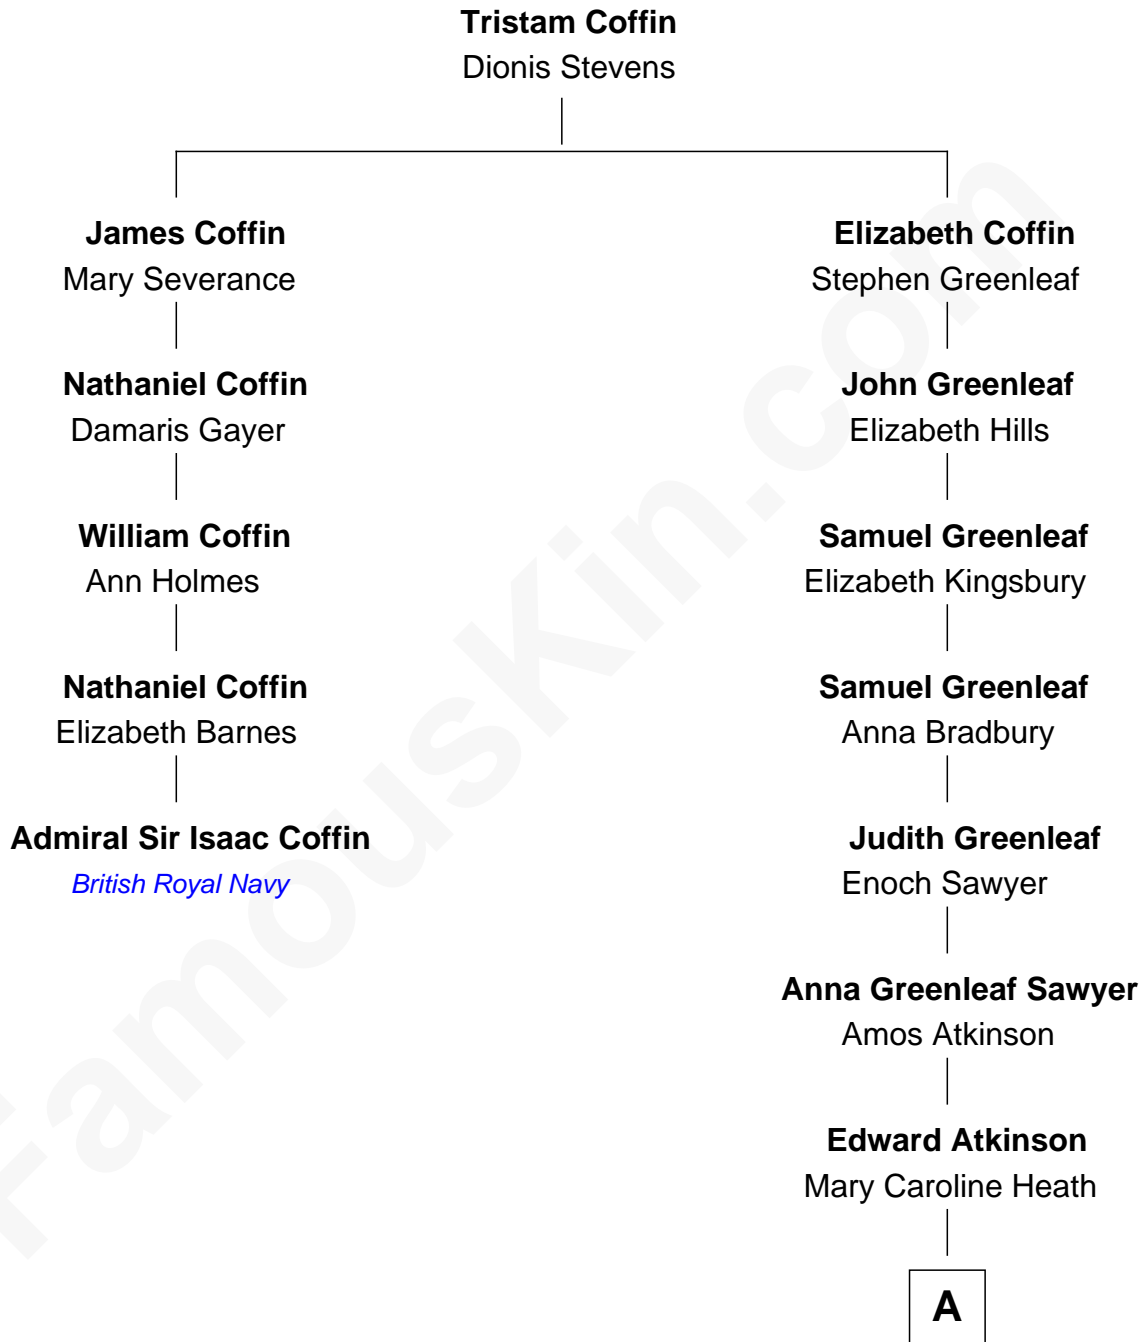

FamousKin.com
Relationship Chart of
Admiral Sir Isaac Coffin
British Royal Navy

4th cousin 5 times removed of
Sam Waterston
Stage, TV and Movie Actor

A

Robert Whitman Atkinson

Elizabeth Bispham Page

Alice Tucker Atkinson

George Chychele Waterston

Sam Waterston

Stage, TV and Movie Actor

FamousKin.com