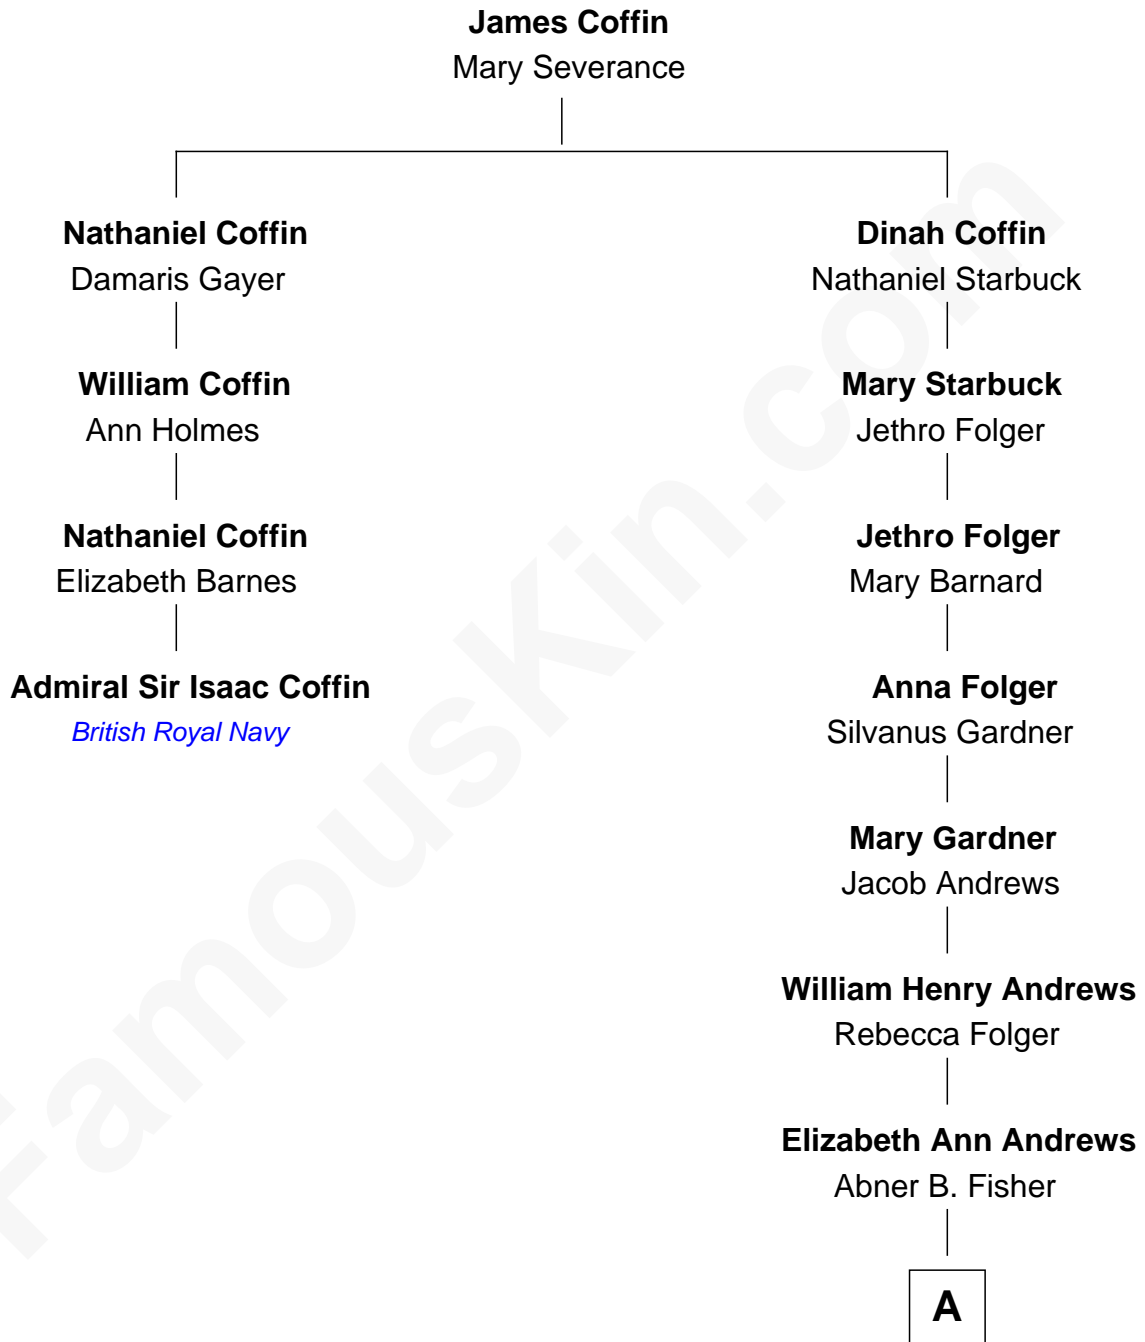

FamousKin.com
Relationship Chart of
Admiral Sir Isaac Coffin
British Royal Navy

3rd cousin 8 times removed of
Amy Poehler
Actress and Comedienne

A

Eugene B. Fisher

Frances Catharine Baxendale

Elizabeth Adelaide Fisher

James S. Andrews

Anna Marie Andrews

Carl Poehler

William Grinstead Poehler

Eileen Frances Milmore

Amy Poehler

Actress and Comedienne