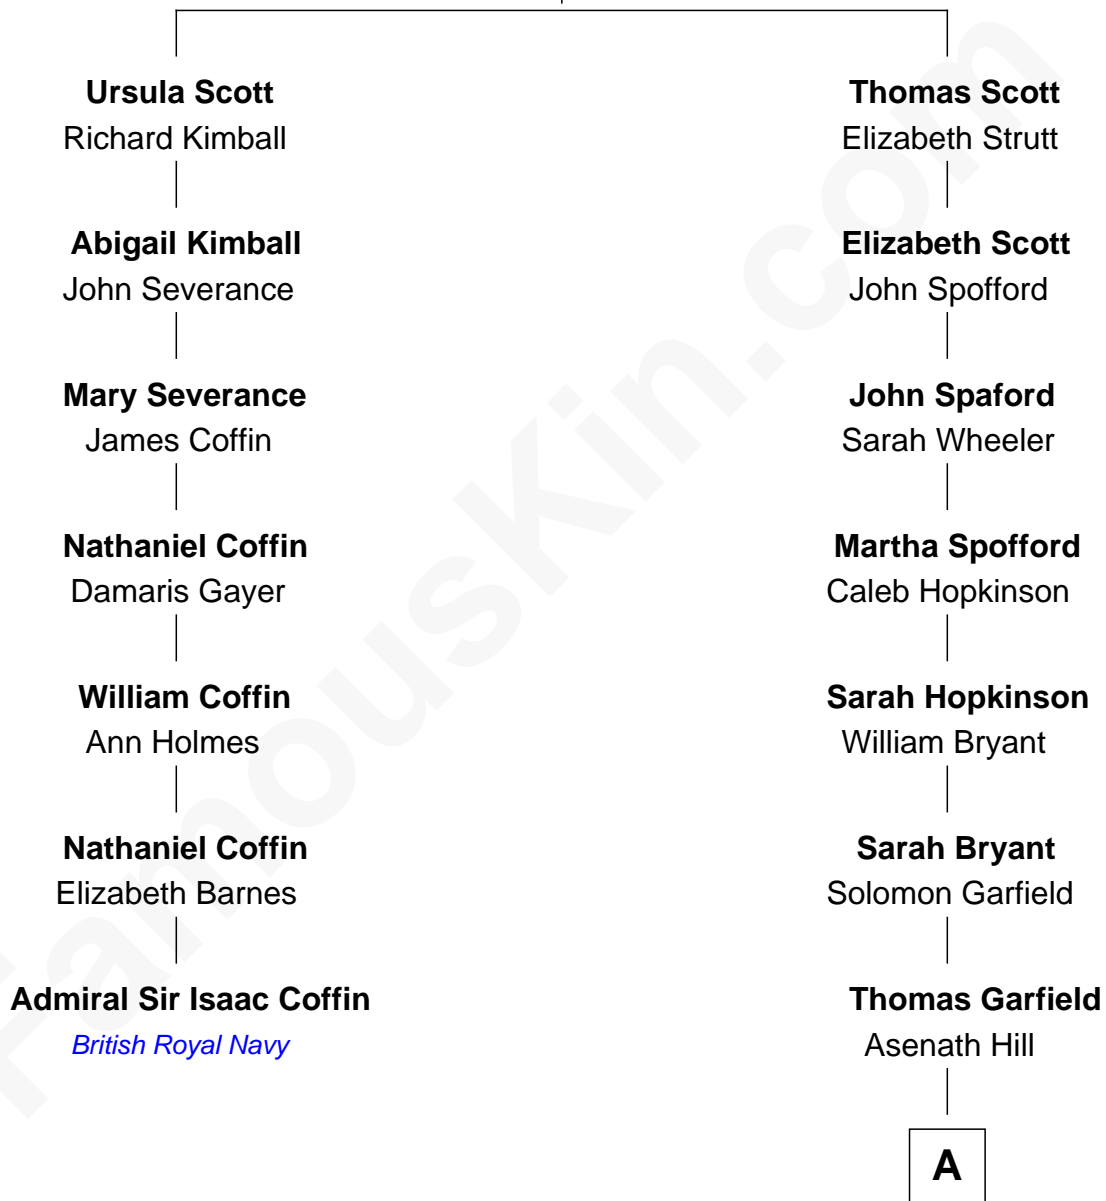

FamousKin.com
Relationship Chart of
Admiral Sir Isaac Coffin
British Royal Navy

6th cousin 2 times removed of

James Garfield
20th U.S. President

Henry Scott
 Martha Whatlock

A

Abram Garfield

Eliza Ballou

James Garfield

20th U.S. President

FamousKin.com